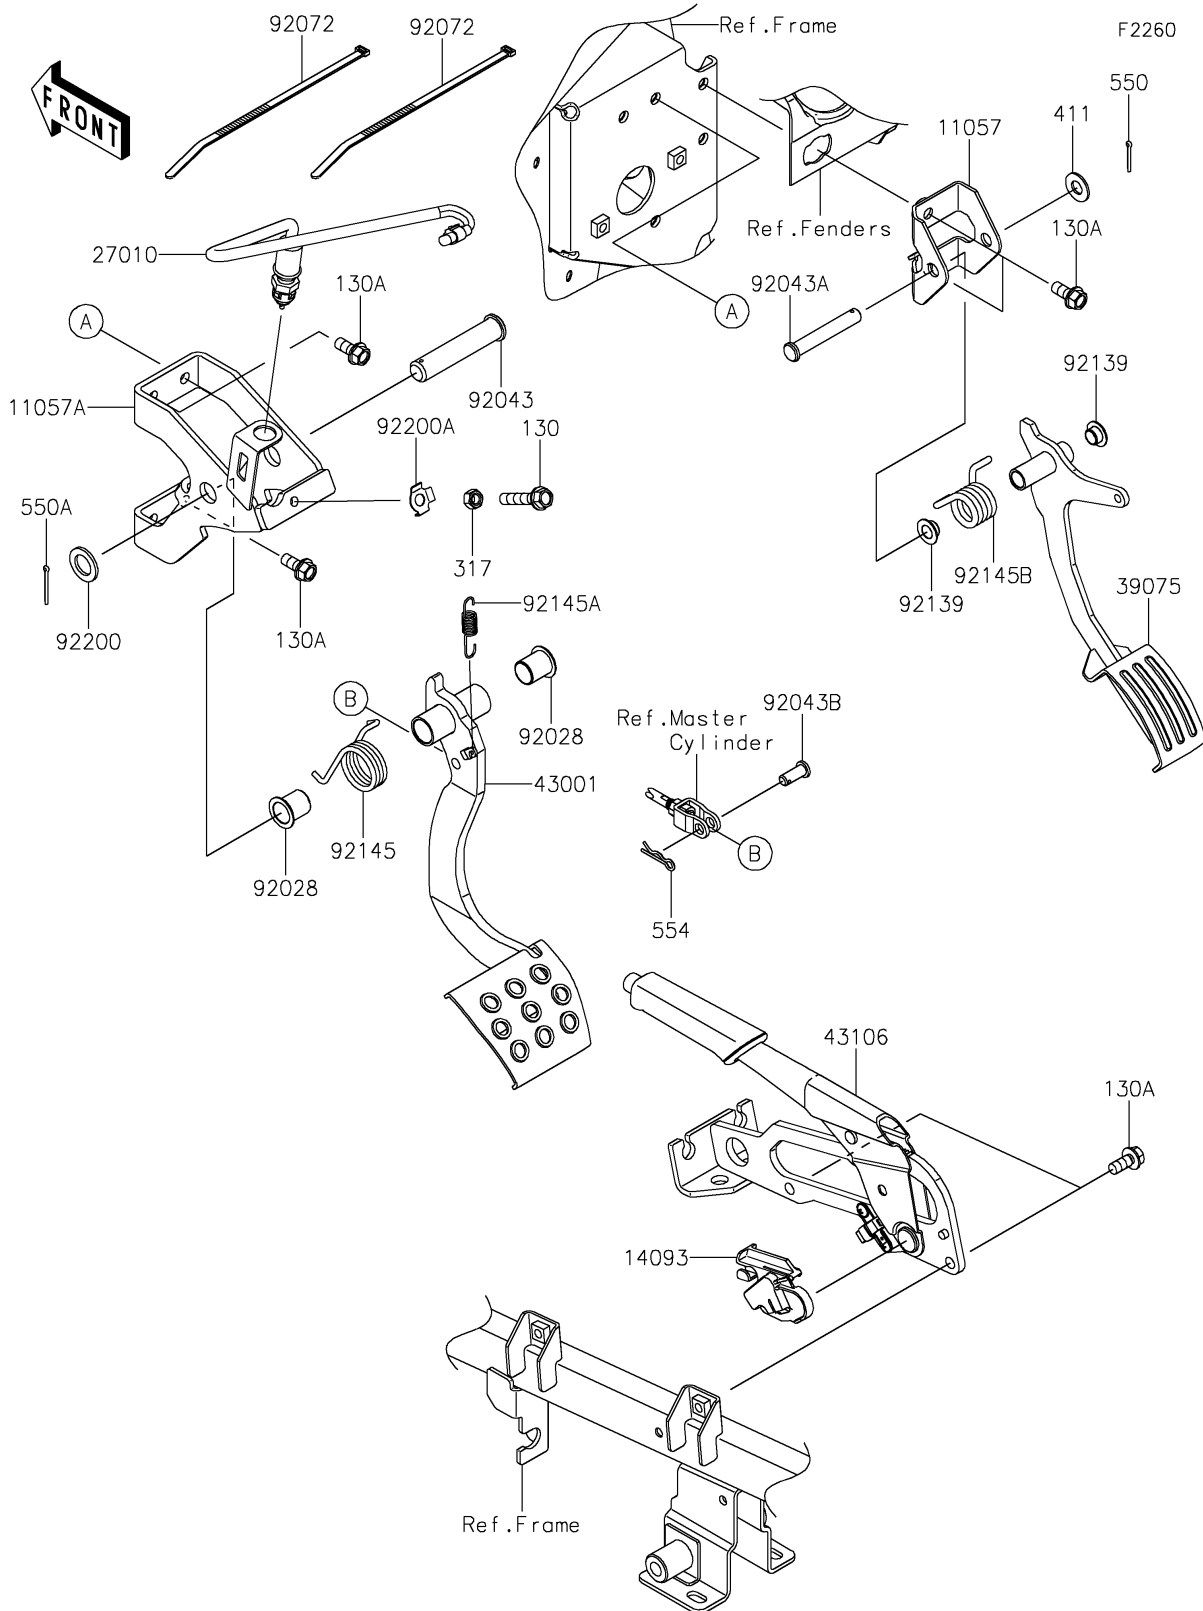

2021 TERYX KRX® 1000 TRAIL EDITION PARTS DIAGRAM

Brake Pedal/Throttle Lever

2021 TERYX KRX® 1000 TRAIL EDITION PARTS LIST

Brake Pedal/Throttle Lever

ITEM NAME	PART NUMBER	QUANTITY
BRACKET,THROTTLE PEDAL (Ref # 11057)	11057-2098	1
BRACKET,BRAKE PEDAL (Ref # 11057A)	11057-2099	1
COVER,SWITCH (Ref # 14093)	14093-1021	1
SWITCH,BRAKE (Ref # 27010)	27010-0724	1
LEVER-THROTTLE (Ref # 39075)	39075-0027	1
LEVER-BRAKE (Ref # 43001)	43001-0767	1
LEVER-ASSY-PARKING BRAKE (Ref # 43106)	43106-0008	1
BUSHING (Ref # 92028)	92028-1571	2
PIN,16X78 (Ref # 92043)	92043-0917	1
PIN (Ref # 92043A)	92043-0996	1
PIN (Ref # 92043B)	92043-1039	1
BAND,L=292.1 (Ref # 92072)	92072-3509	2
BUSHING (Ref # 92139)	92139-0230	2
SPRING (Ref # 92145)	92145-1849	1
SPRING (Ref # 92145A)	92145-1884	1
SPRING (Ref # 92145B)	92145-1909	1
WASHER,16X26X2.3 (Ref # 92200)	92200-0043	1
WASHER,8.5X17X0.8 (Ref # 92200A)	92200-0993	1
BOLT-FLANGED,8X40 (Ref # 130)	130BA0840	1
BOLT-FLANGED,8X18 (Ref # 130A)	130CA0818	7
NUT-HEX-SMALL,8MM (Ref # 317)	317BA0800	1
WASHER-PLAIN,10MM (Ref # 411)	411AA1000	1
PIN-COTTER,2.5X18 (Ref # 550)	550AA2518	1
PIN-COTTER,2.5X25 (Ref # 550A)	550AA2525	1
PIN-SNAP,10MM (Ref # 554)	554DA1000	1