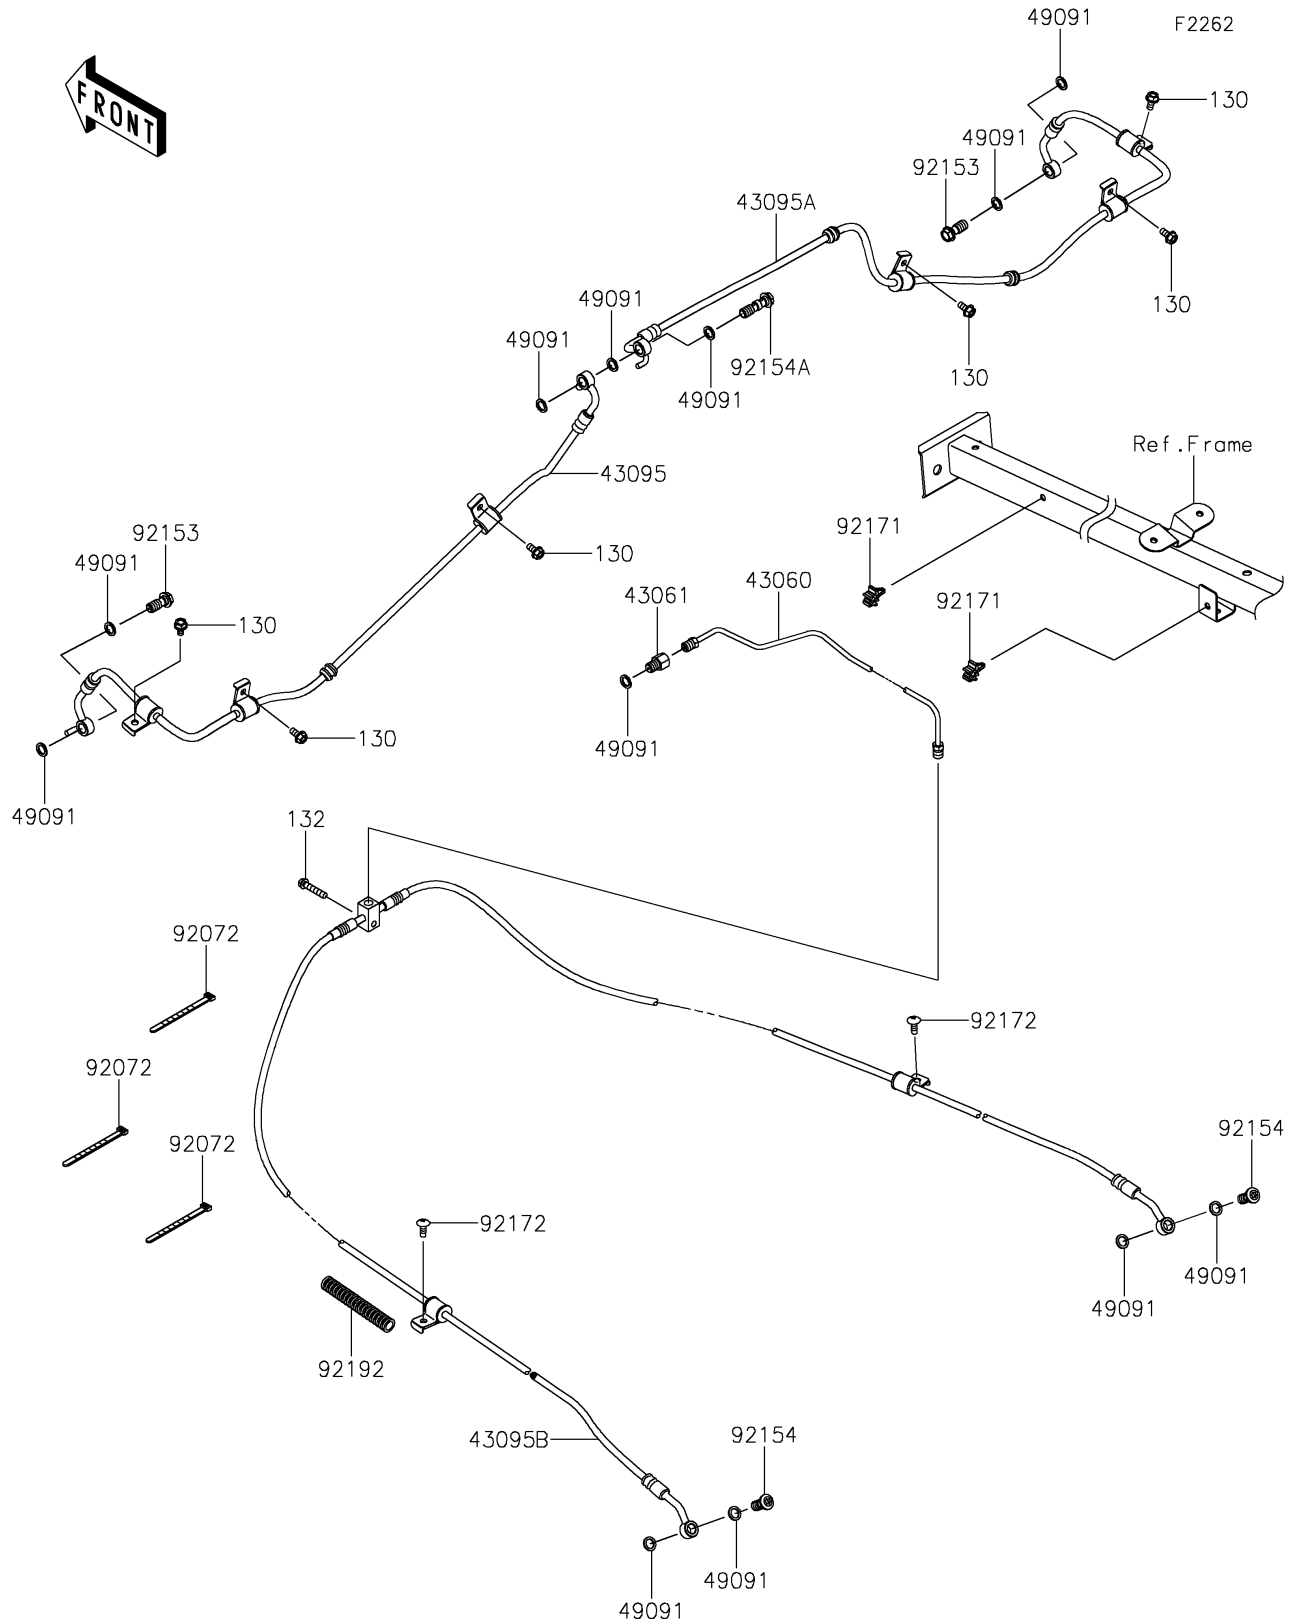

2021 TERYX KRX[®] 1000 TRAIL EDITION PARTS DIAGRAM

Brake Piping

2021 TERYX KRX® 1000 TRAIL EDITION PARTS LIST

Brake Piping

ITEM NAME	PART NUMBER	QUANTITY
PIPE-BRAKE (Ref # 43060)	43060-0339	1
JOINT-BRAKE,M/C (Ref # 43061)	43061-0302	1
HOSE-BRAKE,FR,LH (Ref # 43095)	43095-1637	1
HOSE-BRAKE,FR,RH (Ref # 43095A)	43095-1638	1
HOSE-BRAKE,RR (Ref # 43095B)	43095-1746	1
WASHER-SEAL,10.1X14.5X1.5 (Ref # 49091)	49091-0001	12
BAND,L=123 (Ref # 92072)	92072-030	6
BOLT,OIL,L=23 (Ref # 92153)	92153-1419	2
BOLT,HEXALOBULAR,10X21 (Ref # 92154)	92154-1328	2
BOLT,OIL,10X34.5 (Ref # 92154A)	92154-1398	1
CLAMP (Ref # 92171)	92171-0805	2
SCREW,TAPPING,6X16 (Ref # 92172)	92172-0739	2
TUBE,CORRUGATED,L=100 (Ref # 92192)	92192-3809	1
BOLT-FLANGED,6X12 (Ref # 130)	130CA0612	6
BOLT-FLANGED-SMALL,6X30 (Ref # 132)	132BA0630	1