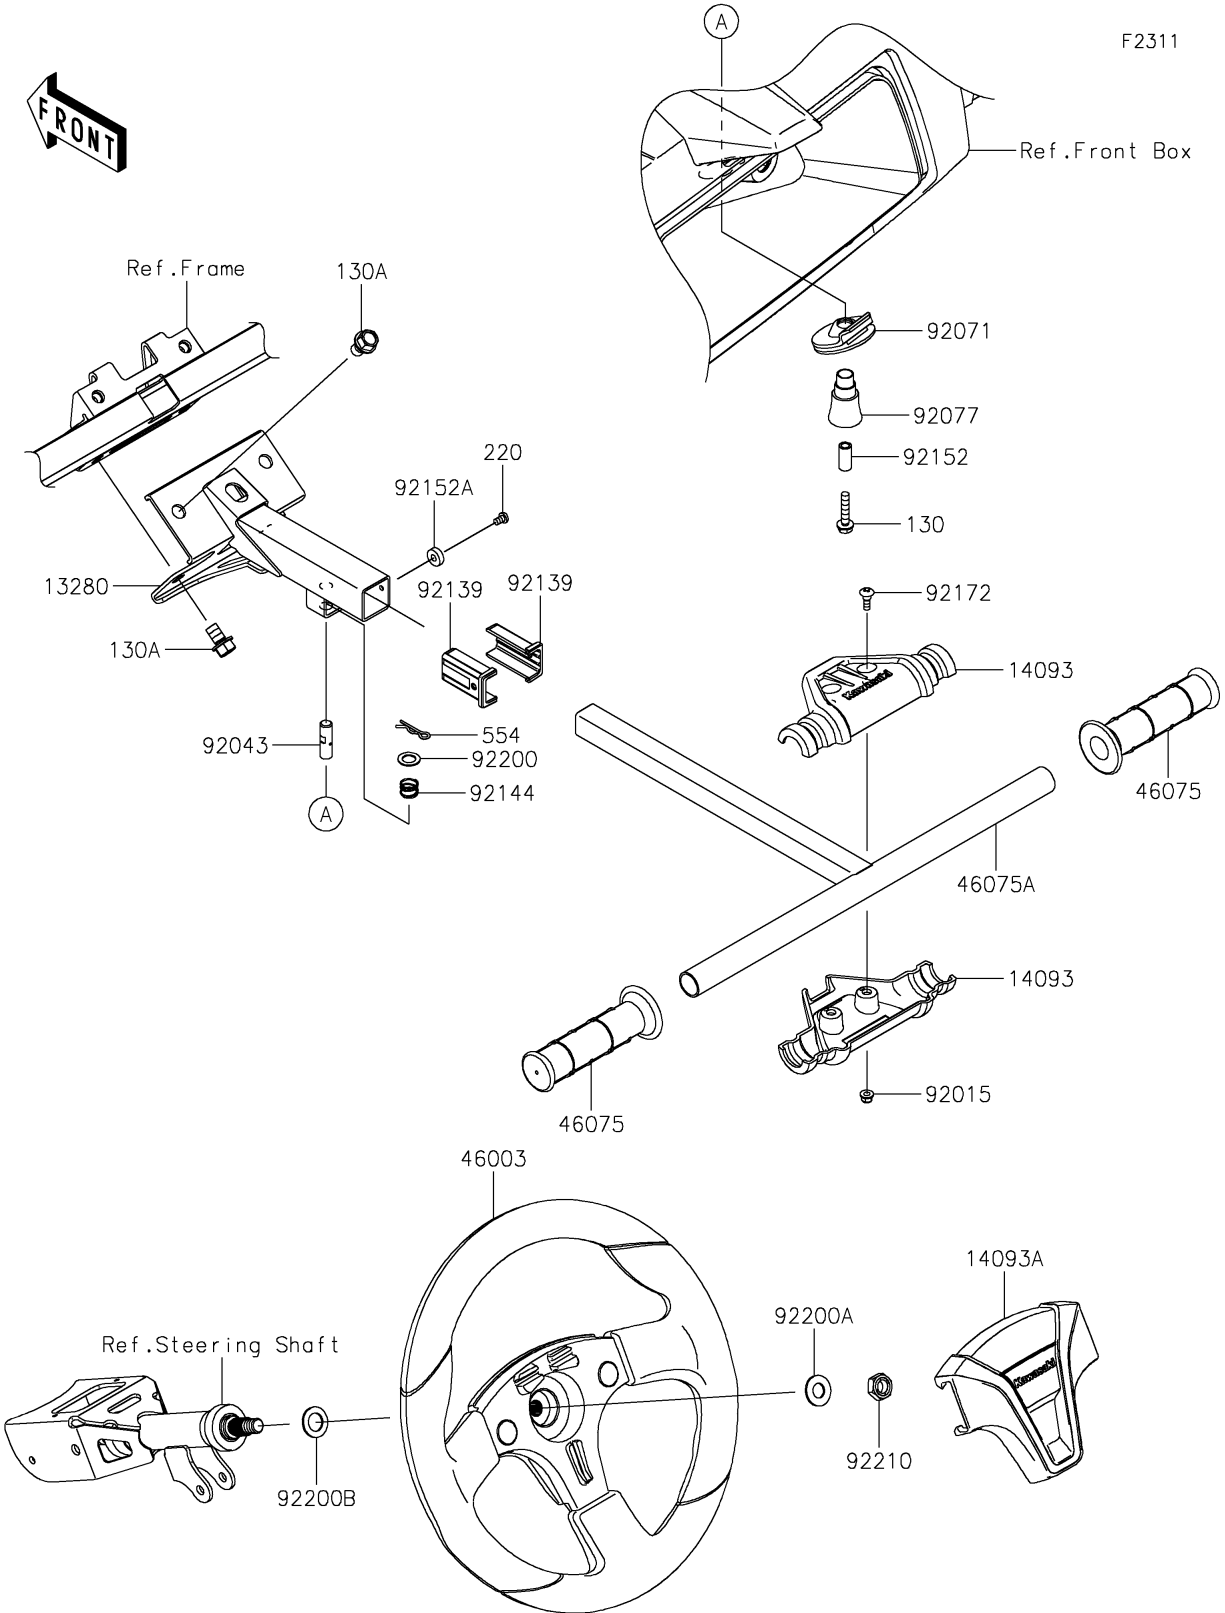

2021 TERYX KRX® 1000 TRAIL EDITION PARTS DIAGRAM

Steering Wheel

2021 TERYX KRX® 1000 TRAIL EDITION PARTS LIST

Steering Wheel

| ITEM NAME | PART NUMBER | QUANTITY |
|---------------------------------------|-------------|----------|
| HOLDER,PASSENGER GRIP (Ref # 13280) | 13280-0940 | 1 |
| COVER,PASSENGER GRIP (Ref # 14093) | 14093-0802 | 2 |
| COVER,HANDLE (Ref # 14093A) | 14093-0803 | 1 |
| HANDLE (Ref # 46003) | 46003-0769 | 1 |
| GRIP (Ref # 46075) | 46075-0065 | 2 |
| GRIP,PIPE (Ref # 46075A) | 46075-0637 | 1 |
| NUT,LOCK,FLANGED,5MM (Ref # 92015) | 92015-1752 | 2 |
| PIN (Ref # 92043) | 92043-1734 | 1 |
| GROMMET (Ref # 92071) | 92071-0796 | 1 |
| KNOB (Ref # 92077) | 92077-0039 | 1 |
| BUSHING (Ref # 92139) | 92139-0971 | 2 |
| SPRING,ROCKER ARM,SHORT (Ref # 92144) | 92144-1255 | 1 |
| COLLAR,6.2X10X22.2 (Ref # 92152) | 92152-2552 | 1 |
| COLLAR,5.7X14.5X4.55 (Ref # 92152A) | 92152-2608 | 1 |
| SCREW,5MM (Ref # 92172) | 92172-0261 | 2 |
| WASHER,11X18X1 (Ref # 92200) | 92200-0324 | 1 |
| WASHER,12.1X25X1.6 (Ref # 92200A) | 92200-0455 | 1 |
| WASHER,15X25X1.6 (Ref # 92200B) | 92200-0460 | 1 |
| NUT,LOCK,12MM (Ref # 92210) | 92210-1249 | 1 |
| BOLT-FLANGED,6X30 (Ref # 130) | 130CA0630 | 1 |
| BOLT-FLANGED,10X16 (Ref # 130A) | 130CA1016 | 4 |
| SCREW-PAN-CROS,5X8 (Ref # 220) | 220AA0508 | 1 |
| PIN-SNAP,10MM (Ref # 554) | 554DA1000 | 1 |