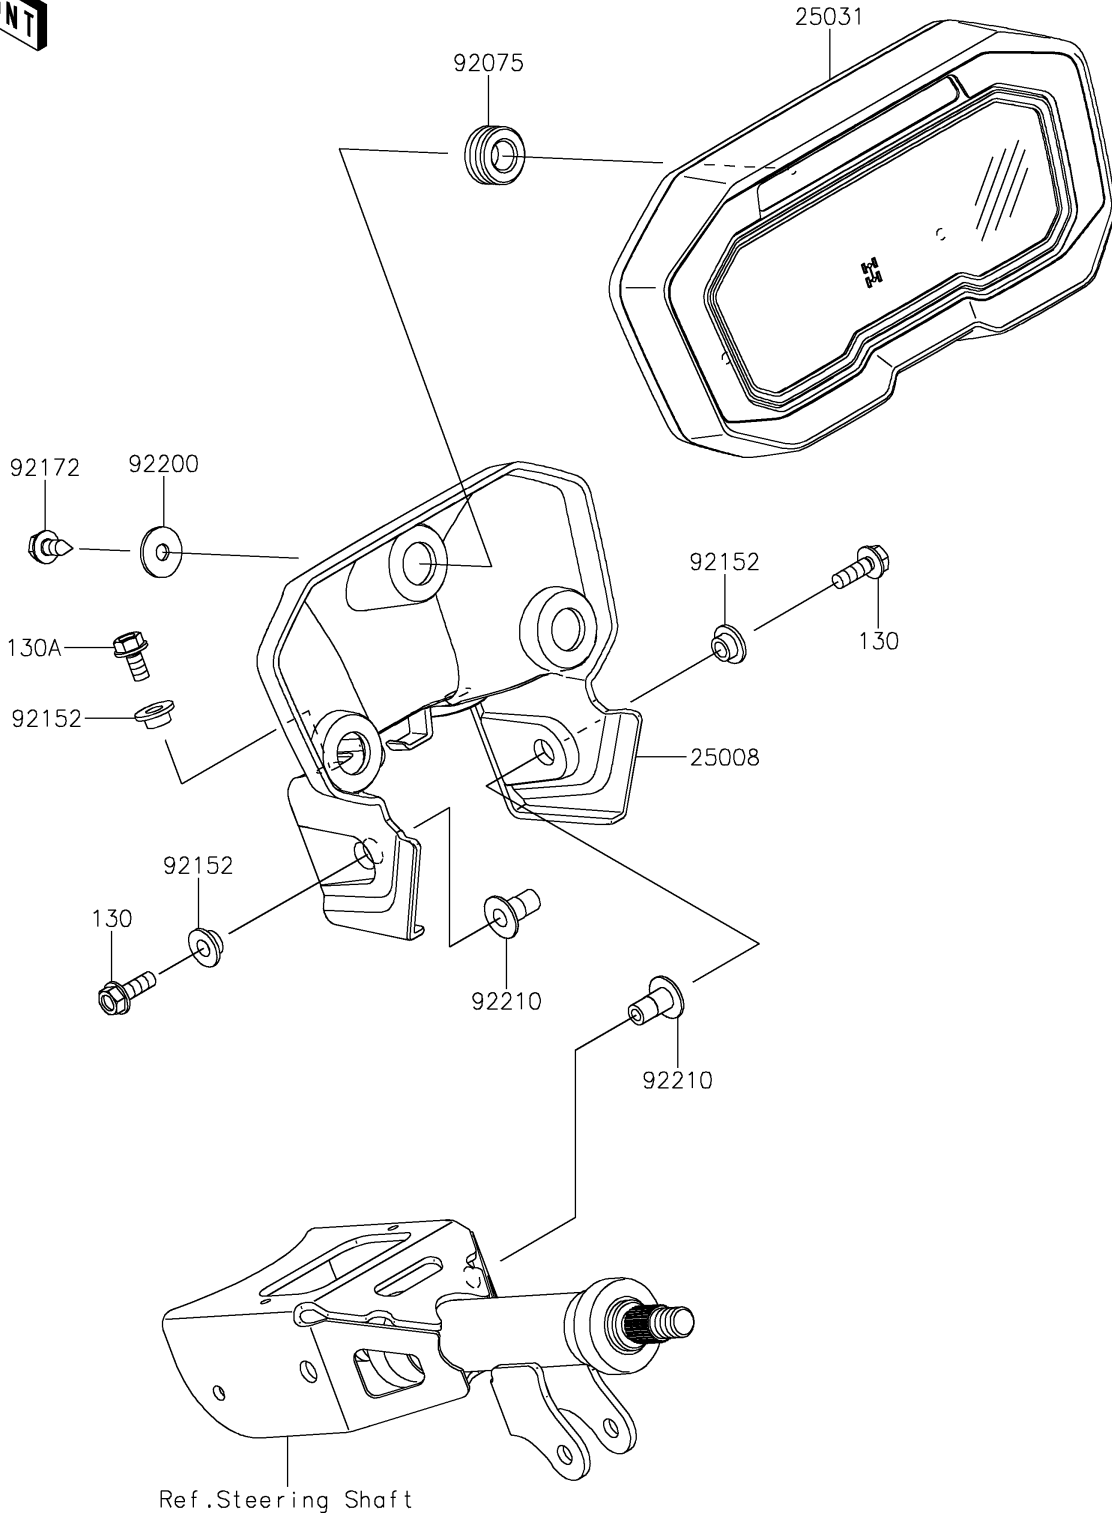

2021 TERYX KRX® 1000 TRAIL EDITION PARTS DIAGRAM

Meter(s)

F2530

2021 TERYX KRX® 1000 TRAIL EDITION PARTS LIST

Meter(s)

ITEM NAME	PART NUMBER	QUANTITY
BRACKET-METER (Ref # 25008)	25008-0049	1
METER-ASSY,LCD (Ref # 25031)	25031-0941	1
DAMPER (Ref # 92075)	92075-1898	3
COLLAR,6.5X10X6.2 (Ref # 92152)	92152-1511	4
SCREW,TAPPING,6X16 (Ref # 92172)	92172-1313	3
WASHER,6.5X20X1.6 (Ref # 92200)	92200-0283	3
NUT,METER BKT SIDE (Ref # 92210)	92210-1760	2
BOLT-FLANGED,6X18 (Ref # 130)	130BA0618	2
BOLT-FLANGED,6X12 (Ref # 130A)	130CA0612	2