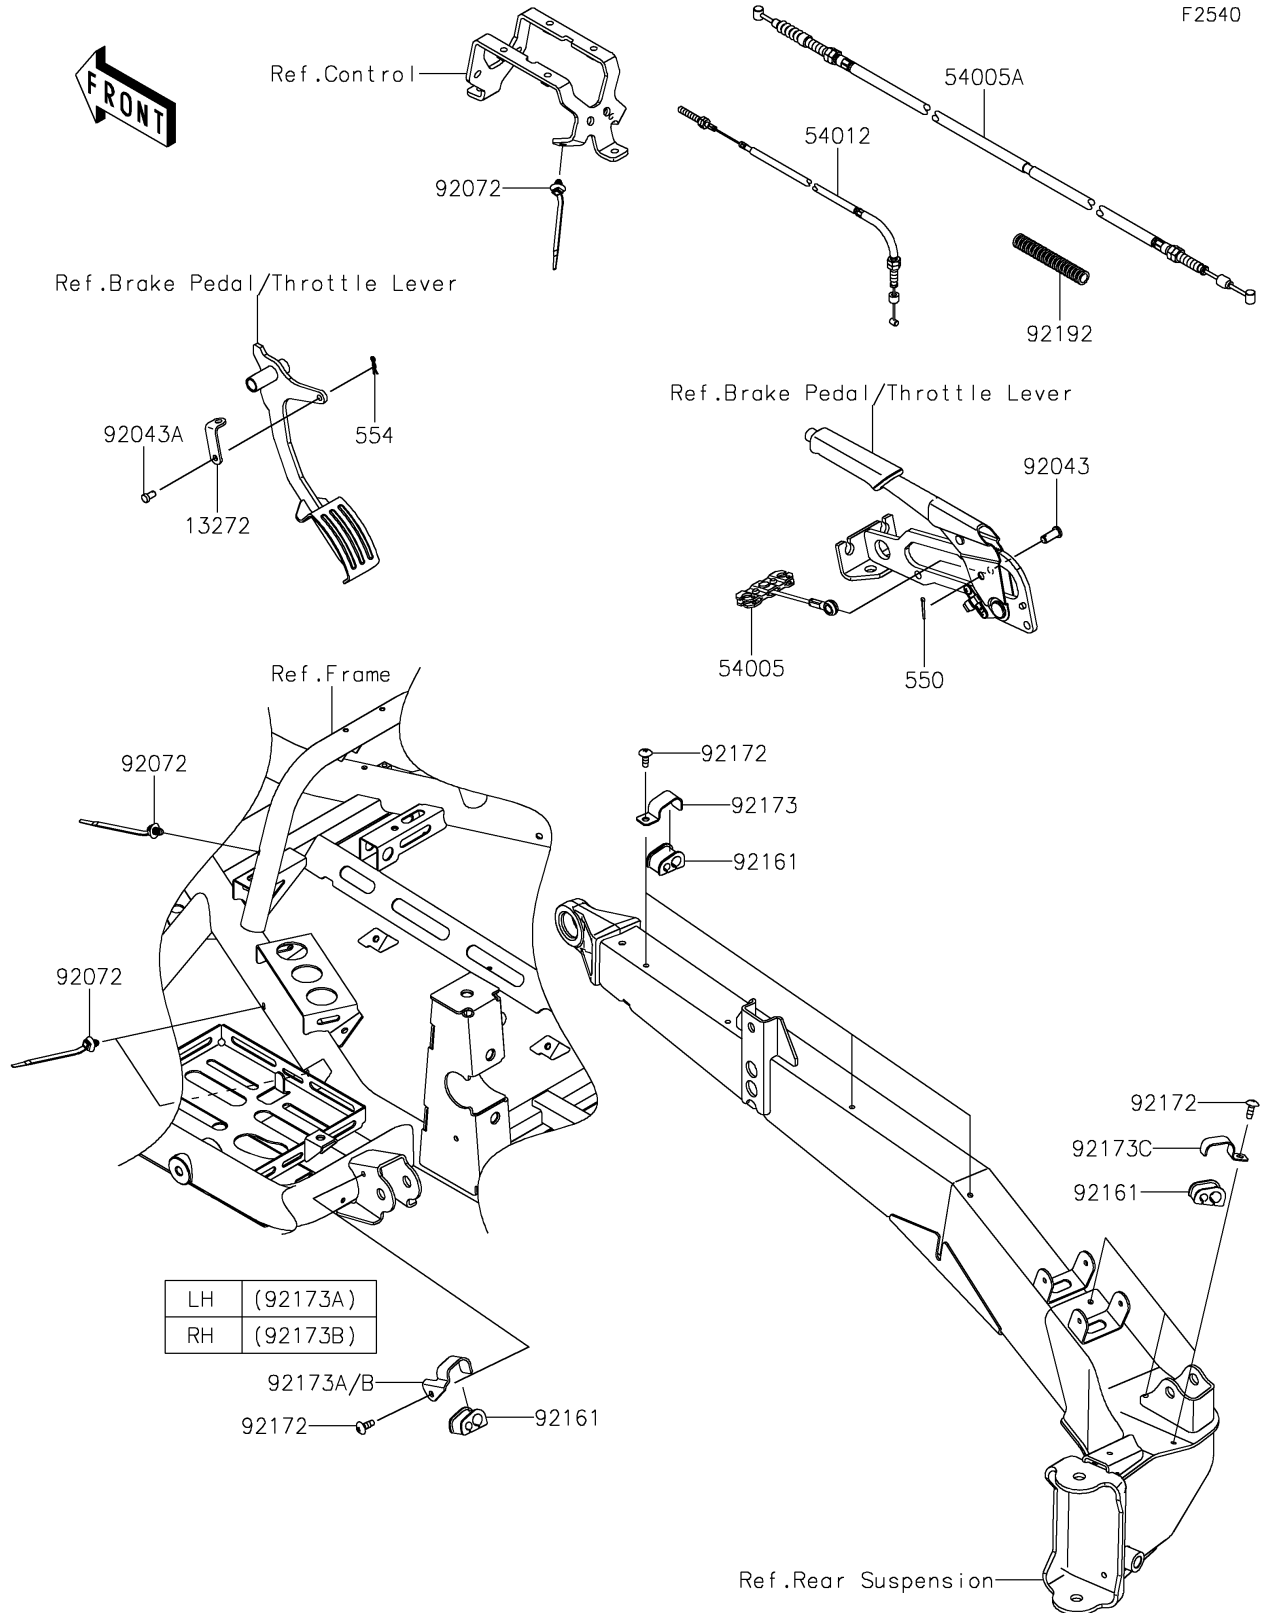

# 2021 TERYX KRX® 1000 TRAIL EDITION PARTS DIAGRAM

## Cables

F2540

## 2021 TERYX KRX® 1000 TRAIL EDITION PARTS LIST

### Cables

ITEM NAME	PART NUMBER	QUANTITY
PLATE (Ref # 13272)	13272-2637	1
CABLE-BRAKE,PARKING BRAKE (Ref # 54005)	54005-0312	1
CABLE-BRAKE,PARKING BRAKE (Ref # 54005A)	54005-0313	2
CABLE-THROTTLE (Ref # 54012)	54012-0680	1
PIN (Ref # 92043)	92043-1039	1
PIN,6X9 (Ref # 92043A)	92043-1626	1
BAND,OS170-FT7(BLACK) (Ref # 92072)	92072-1414	8
DAMPER (Ref # 92161)	92161-2174	14
SCREW,TAPPING,6X16 (Ref # 92172)	92172-0739	14
CLAMP (Ref # 92173)	92173-1991	6
CLAMP,LH (Ref # 92173A)	92173-1992	1
CLAMP,RH (Ref # 92173B)	92173-1993	1
CLAMP (Ref # 92173C)	92173-2097	6
TUBE,CORRUGATED,L=100 (Ref # 92192)	92192-3809	1
PIN-COTTER,2.5X18 (Ref # 550)	550AA2518	1
PIN-SNAP,1.2X21.2 (Ref # 554)	554DA0600	1