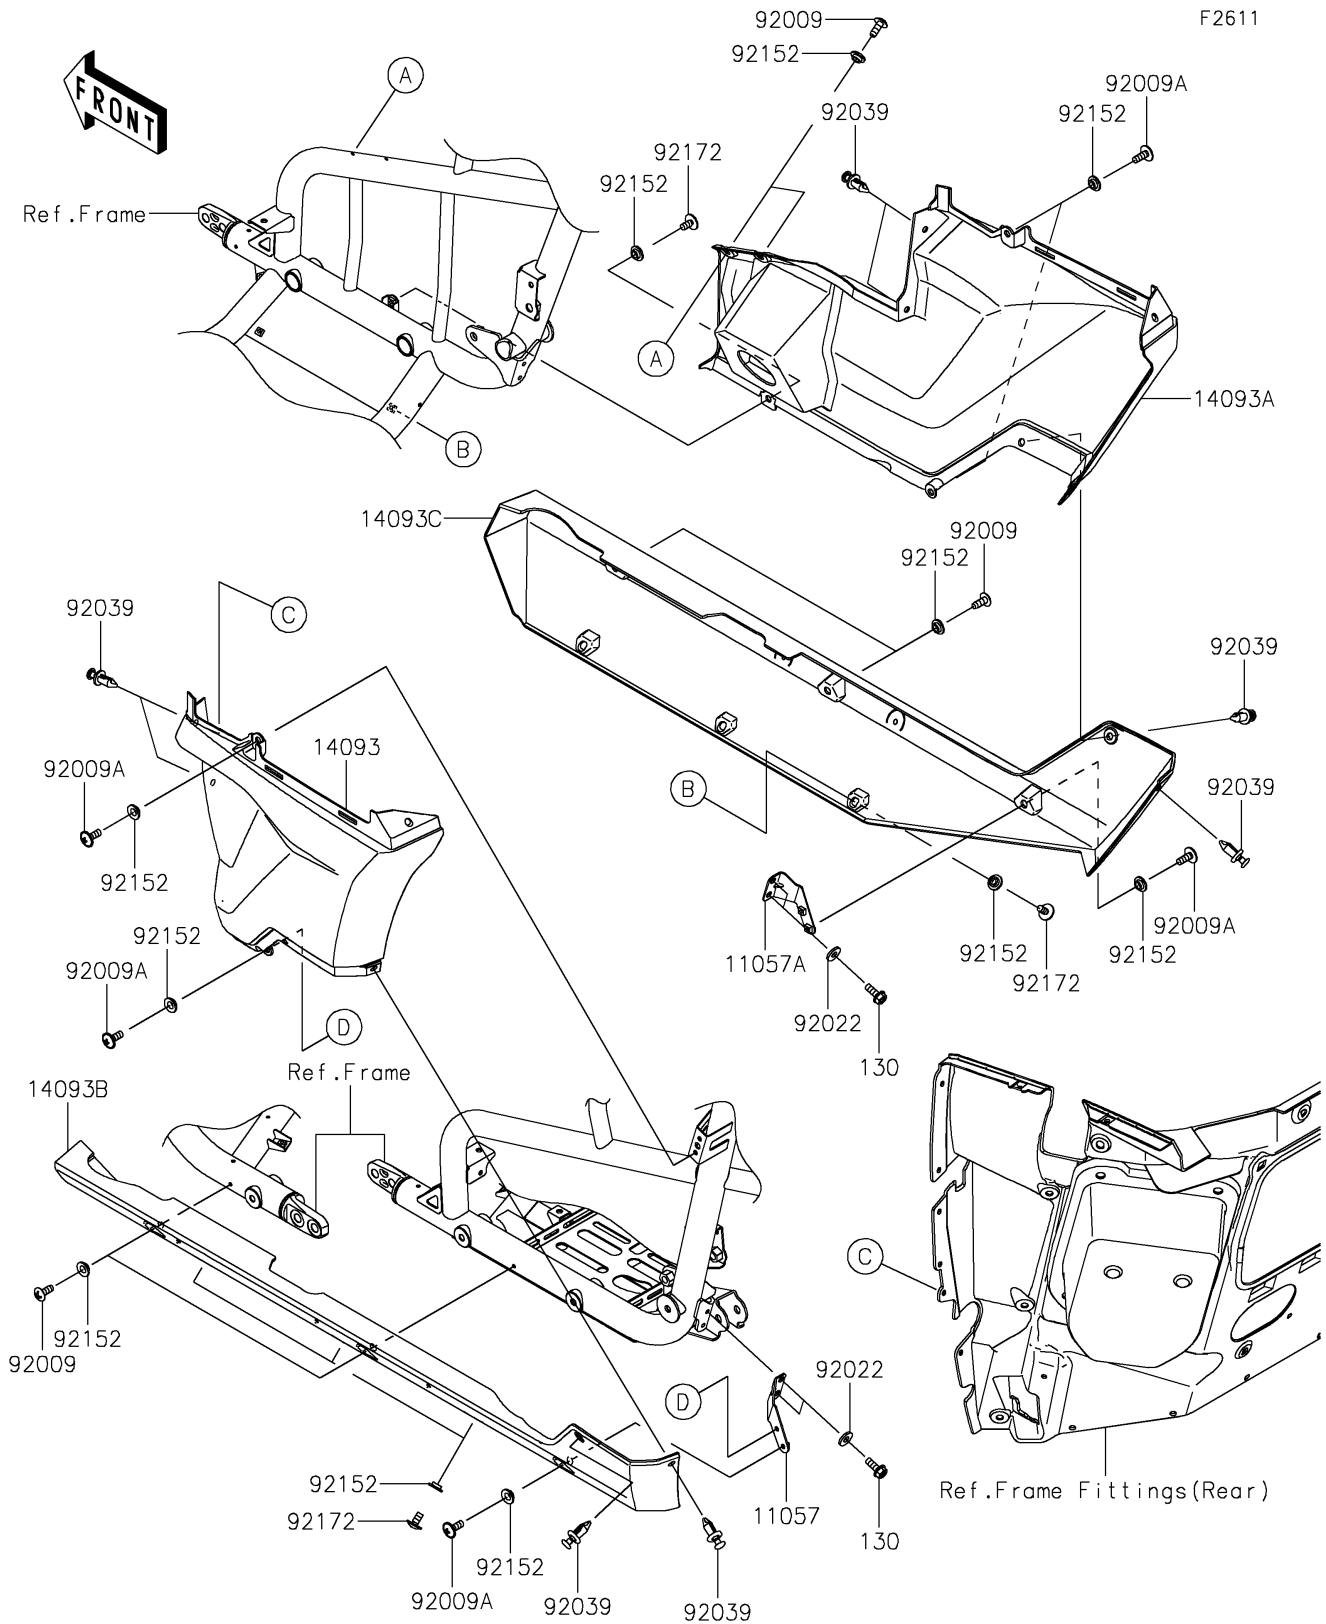

2021 TERYX KRX® 1000 TRAIL EDITION PARTS DIAGRAM

Side Covers

2021 TERYX KRX® 1000 TRAIL EDITION PARTS LIST

Side Covers

ITEM NAME	PART NUMBER	QUANTITY
BRACKET,SIDE COVER,LH (Ref # 11057)	11057-4181	1
BRACKET,SIDE COVER,RH (Ref # 11057A)	11057-4182	1
COVER,SIDE,RR,LH (Ref # 14093)	14093-1054	1
COVER,SIDE,RR,RH (Ref # 14093A)	14093-1055	1
COVER,SIDE,LWR,LH (Ref # 14093B)	14093-1056	1
COVER,SIDE,LWR,RH (Ref # 14093C)	14093-1057	1
SCREW,TAPPING,6X16 (Ref # 92009)	92009-1166	6
SCREW,6X16 (Ref # 92009A)	92009-1621	6
WASHER,6.5X16X2 (Ref # 92022)	92022-1565	4
RIVET (Ref # 92039)	92039-0776	8
COLLAR,6.3X9.5X4.1 (Ref # 92152)	92152-1571	19
SCREW,6X12 (Ref # 92172)	92172-0853	7
BOLT-FLANGED,6X16 (Ref # 130)	130BA0616	4