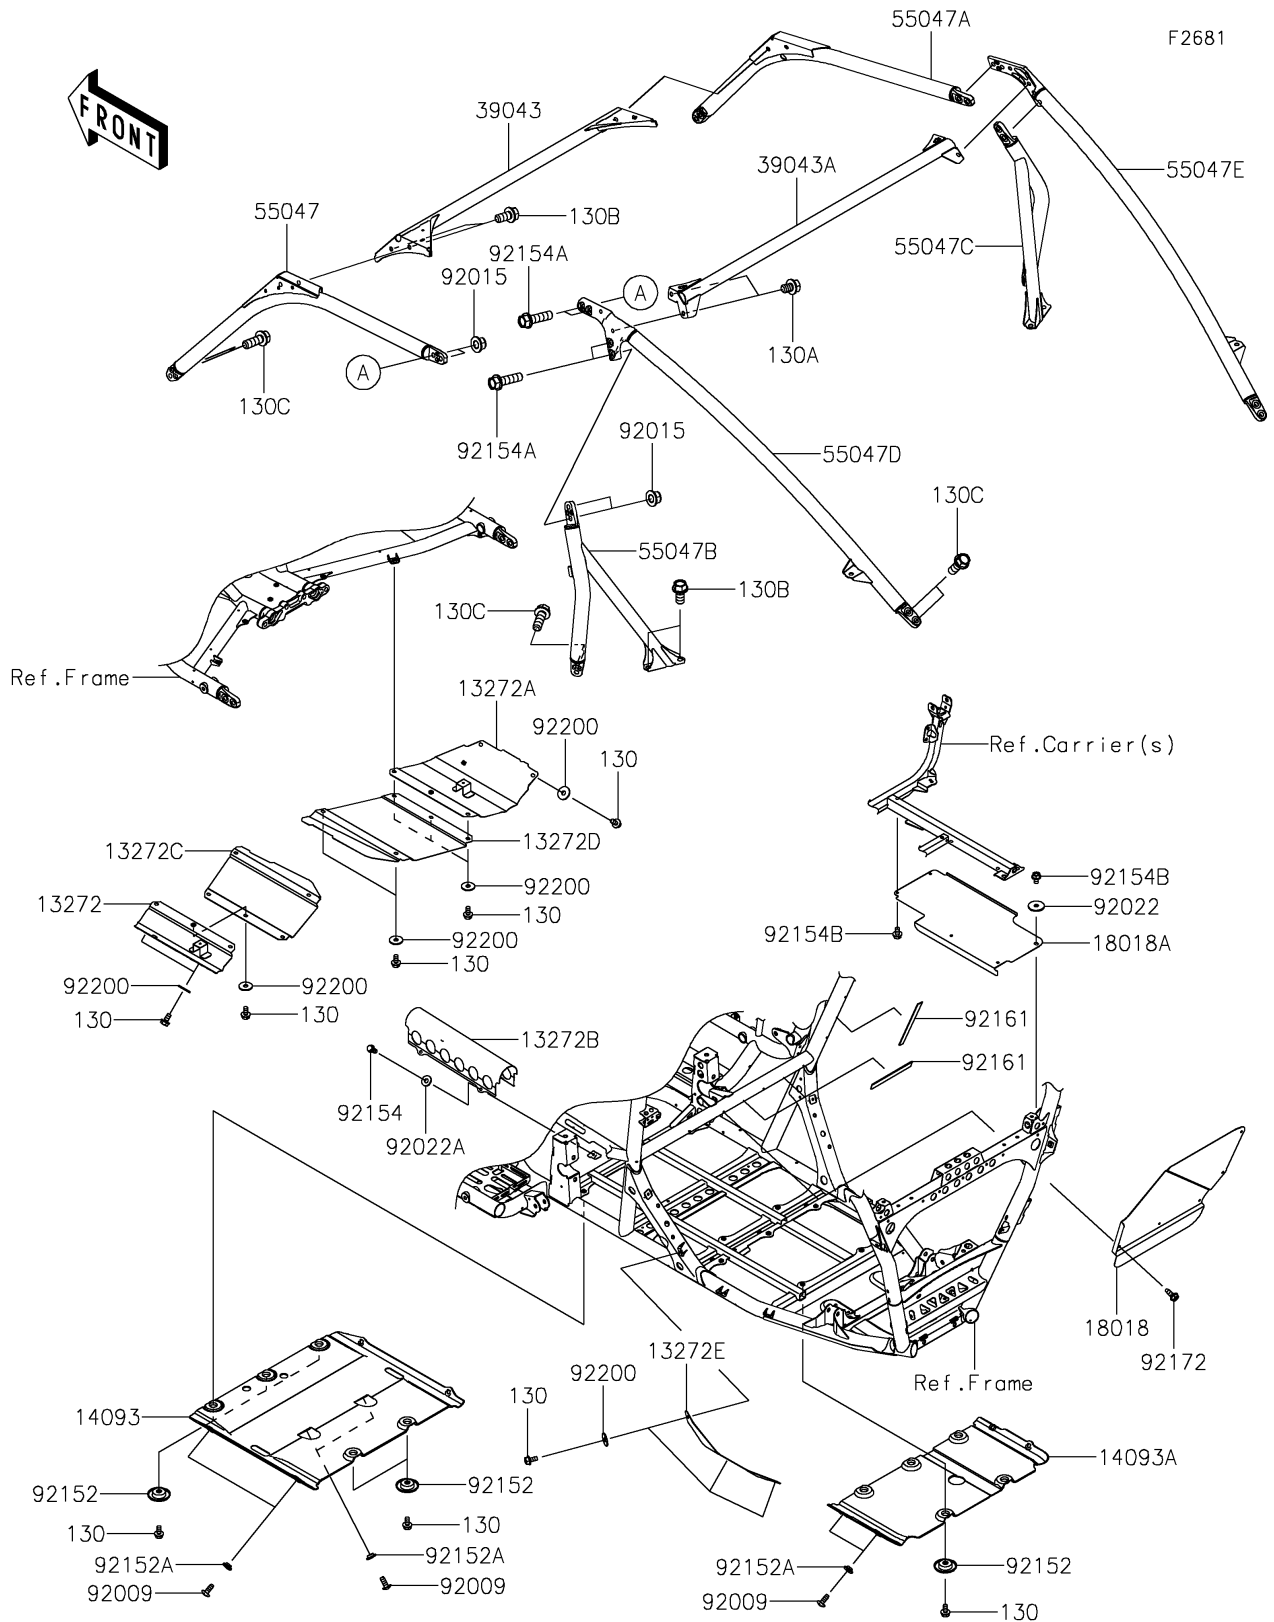

2021 TERYX KRX® 1000 PARTS DIAGRAM

Guards/Cab Frame

2021 TERYX KRX® 1000 PARTS LIST

Guards/Cab Frame

ITEM NAME	PART NUMBER	QUANTITY
PLATE,SKID,FR,LH (Ref # 13272)	13272-2638	1
PLATE,SKID,FR,RH (Ref # 13272A)	13272-2639	1
PLATE,DRIVE SHAFT (Ref # 13272B)	13272-2642	1
PLATE,SKID,FR,CNT,LH (Ref # 13272C)	13272-2737	1
PLATE,SKID,FR,CNT,RH (Ref # 13272D)	13272-2738	1
PLATE,CVT COVER (Ref # 13272E)	13272-3797	1
COVER,SKID,CNT (Ref # 14093)	14093-0811	1
COVER,SKID,RR (Ref # 14093A)	14093-0877	1
PLATE-HEAT GUARD (Ref # 18018)	18018-0616	1
PLATE-HEAT GUARD (Ref # 18018A)	18018-0617	1
CROSSMEMBER-COMP,FR,T.P.N.YELL (Ref # 39043)	39043-0031-66Q	1
CROSSMEMBER-COMP,RR,T.P.N.YELL (Ref # 39043A)	39043-0032-66Q	1
BAR-COMP,A-PILLAR,LH,T.P.N.YEL (Ref # 55047)	55047-0378-66Q	1
BAR-COMP,A-PILLAR,RH,T.P.N.YEL (Ref # 55047A)	55047-0379-66Q	1
BAR-COMP,B-PILLAR,LH,T.P.N.YEL (Ref # 55047B)	55047-0380-66Q	1
BAR-COMP,B-PILLAR,RH,T.P.N.YEL (Ref # 55047C)	55047-0381-66Q	1
BAR-COMP,C-PILLAR,LH,T.P.N.YEL (Ref # 55047D)	55047-0382-66Q	1
BAR-COMP,C-PILLAR,RH,T.P.N.YEL (Ref # 55047E)	55047-0383-66Q	1
SCREW,TAPPING,6X16 (Ref # 92009)	92009-1166	10
NUT,LOCK,FLANGED,12MM (Ref # 92015)	92015-1433	8
WASHER,6.5X24X2 (Ref # 92022)	92022-1690	1
WASHER (Ref # 92022A)	92022-2247	4
COLLAR (Ref # 92152)	92152-0784	10
COLLAR,6.3X9.5X4.1 (Ref # 92152A)	92152-1571	10
BOLT,FLANGED,6X12 (Ref # 92154)	92154-2922	4
BOLT,FLANGED,12X45 (Ref # 92154A)	92154-4096	8
BOLT,FLANGED,6X10 (Ref # 92154B)	92154-4159	5
DAMPER,10X85X1 (Ref # 92161)	92161-1964	3
SCREW,TAPPING,6X16 (Ref # 92172)	92172-0869	5

2021 TERYX KRX® 1000 PARTS LIST

Guards/Cab Frame

ITEM NAME	PART NUMBER	QUANTITY
WASHER,6.5X20X1.6 (Ref # 92200)	92200-0283	17
BOLT-FLANGED,6X12 (Ref # 130)	130CA0612	27
BOLT-FLANGED,12X16 (Ref # 130A)	130CA1216	4
BOLT-FLANGED,12X25 (Ref # 130B)	130CA1225	8
BOLT-FLANGED,12X35 (Ref # 130C)	130CA1235	12