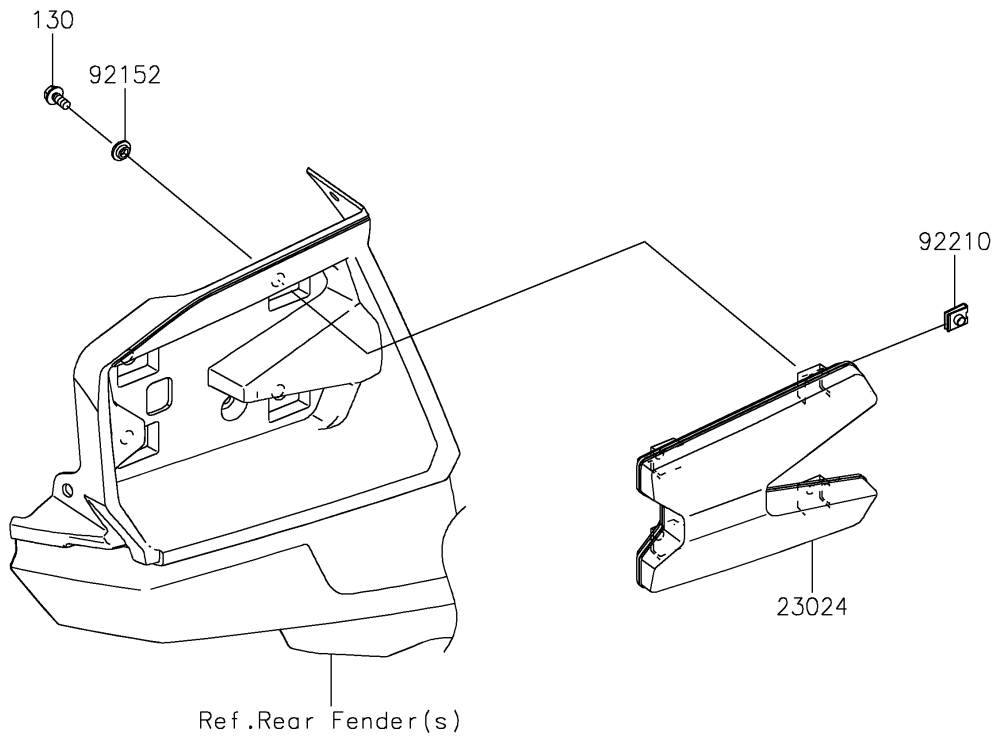

2021 TERYX KRX® 1000 TRAIL EDITION PARTS DIAGRAM

Taillight(s)

F2720

2021 TERYX KRX® 1000 TRAIL EDITION PARTS LIST

Taillight(s)

ITEM NAME	PART NUMBER	QUANTITY
LAMP-ASSY-TAIL,LED (Ref # 23024)	23024-0005	2
COLLAR,6.3X9.5X4.1 (Ref # 92152)	92152-1571	8
NUT (Ref # 92210)	92210-1125	8
BOLT-FLANGED,6X14 (Ref # 130)	130BA0614	8