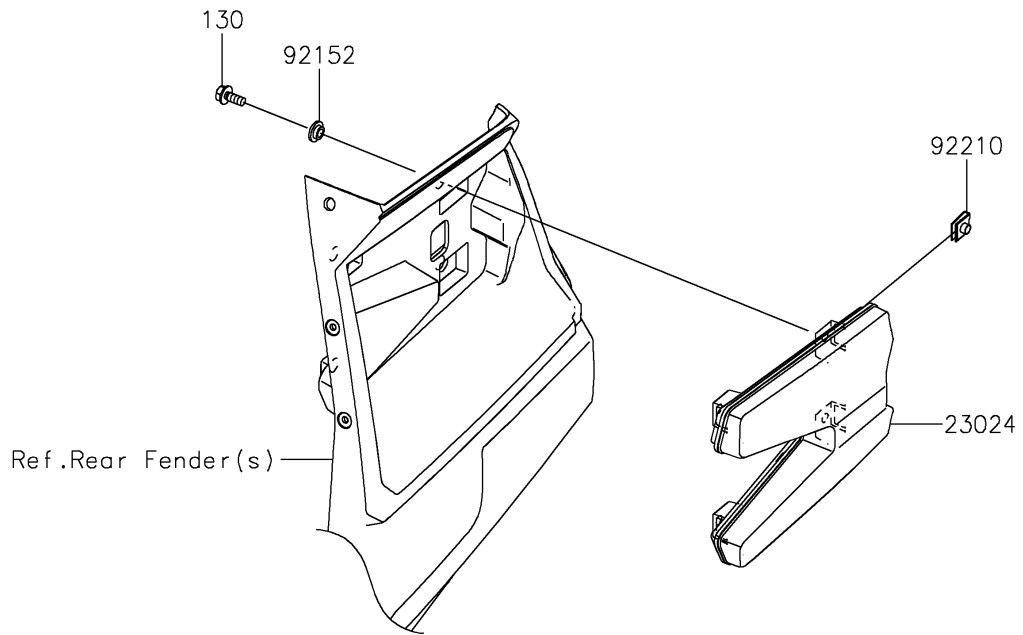

2021 TERYX KRX® 1000 TRAIL EDITION PARTS DIAGRAM

Taillight(s)

F2720

2021 TERYX KRX® 1000 TRAIL EDITION PARTS LIST

Taillight(s)

ITEM NAME	PART NUMBER	QUANTITY
LAMP-ASSY-TAIL,LED (Ref # 23024)	23024-0005	2
COLLAR,6.3X9.5X4.1 (Ref # 92152)	92152-1571	8
NUT (Ref # 92210)	92210-1125	8
BOLT-FLANGED,6X14 (Ref # 130)	130BA0614	8