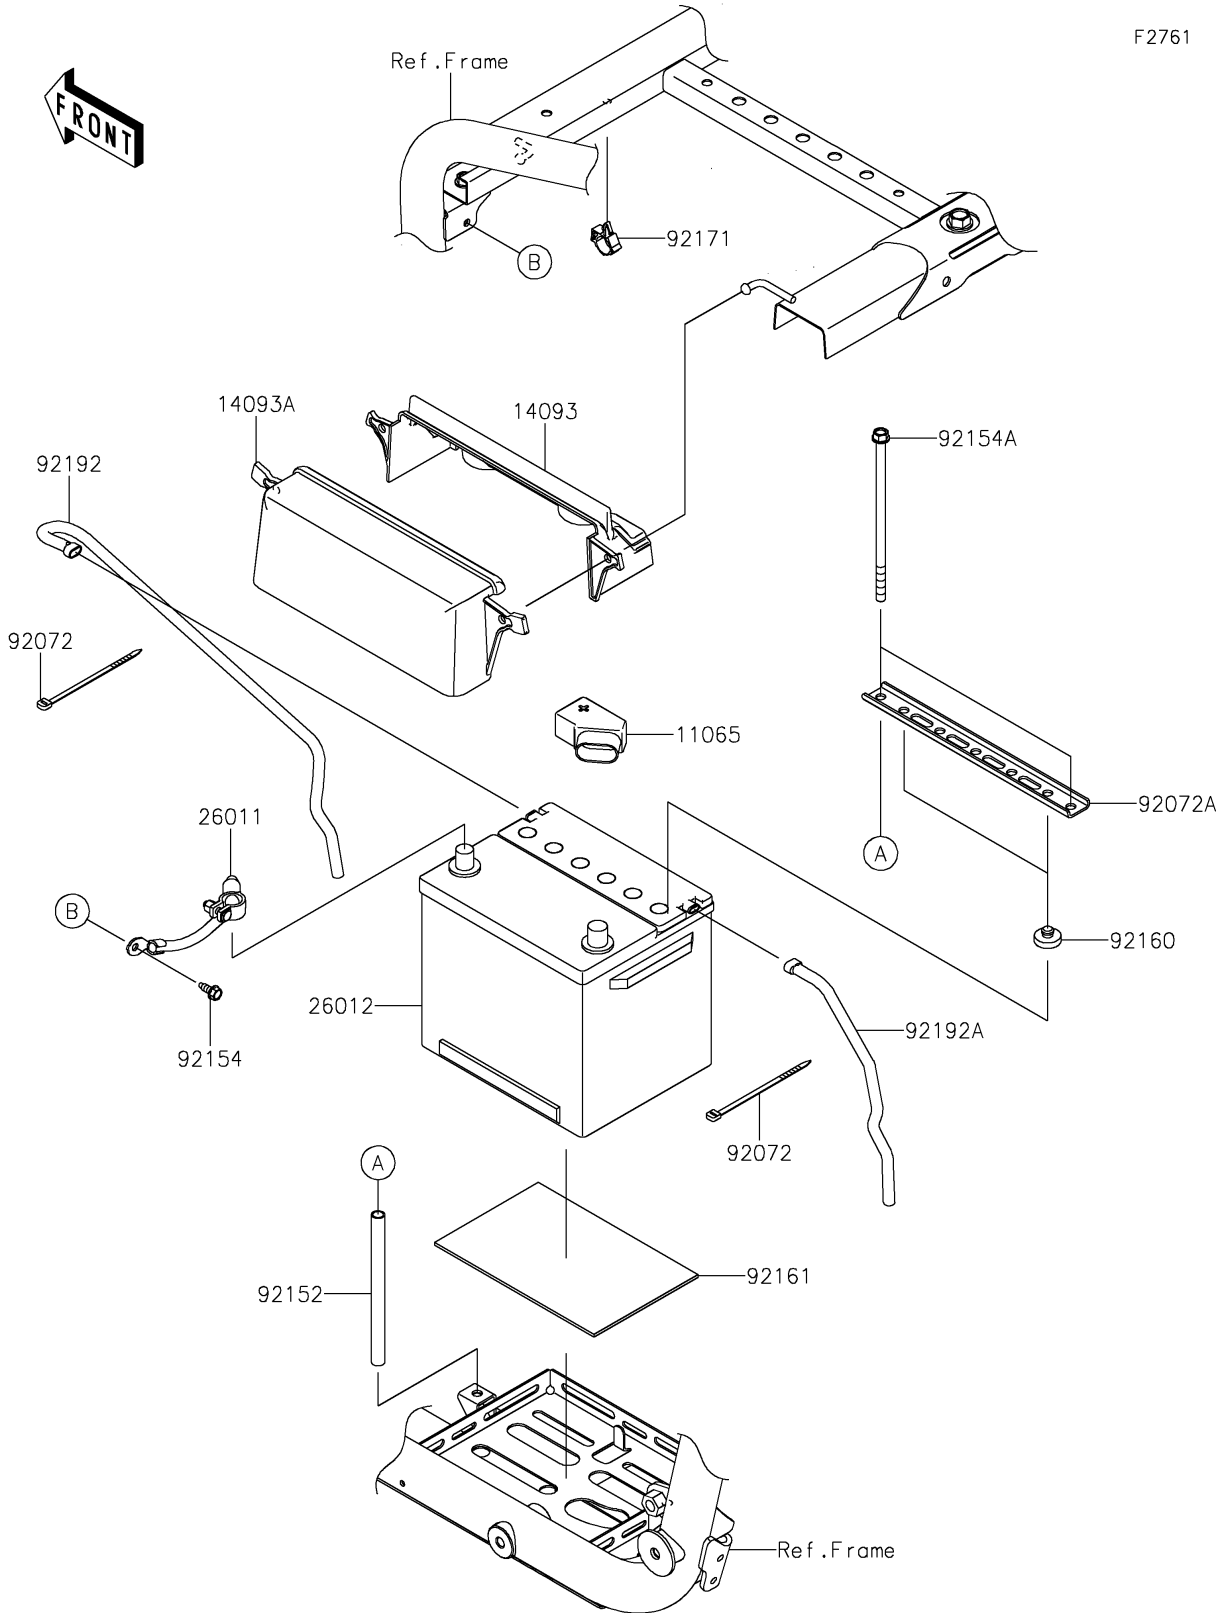

# 2021 TERYX KRX® 1000 TRAIL EDITION PARTS DIAGRAM

## Battery

## 2021 TERYX KRX® 1000 TRAIL EDITION PARTS LIST

### Battery

ITEM NAME	PART NUMBER	QUANTITY
CAP (Ref # 11065)	11065-0850	1
COVER,BATTERY TERMINAL,INNER (Ref # 14093)	14093-0800	1
COVER,BATTERY TERMINAL,OUTER (Ref # 14093A)	14093-0801	1
WIRE-LEAD,BATTERY(-) (Ref # 26011)	26011-1871	1
BATTERY,WET,(26R) (Ref # 26012)	26012-7501	1
BAND,92X2.4 (Ref # 92072)	92072-0791	2
BAND,BATTERY (Ref # 92072A)	92072-0844	1
COLLAR,9.4X12.7X160 (Ref # 92152)	92152-2584	2
BOLT,FLANGED,6X16 (Ref # 92154)	92154-0551	1
BOLT,FLANGED,8X175 (Ref # 92154A)	92154-3973	2
DAMPER (Ref # 92160)	92160-1396	2
DAMPER (Ref # 92161)	92161-0578	1
CLAMP,BRAKE HOSE (Ref # 92171)	92171-0316	1
TUBE,BREATHER,7X10X500 (Ref # 92192)	92192-2256	1
TUBE,BREATHER,7X10X300 (Ref # 92192A)	92192-2257	1