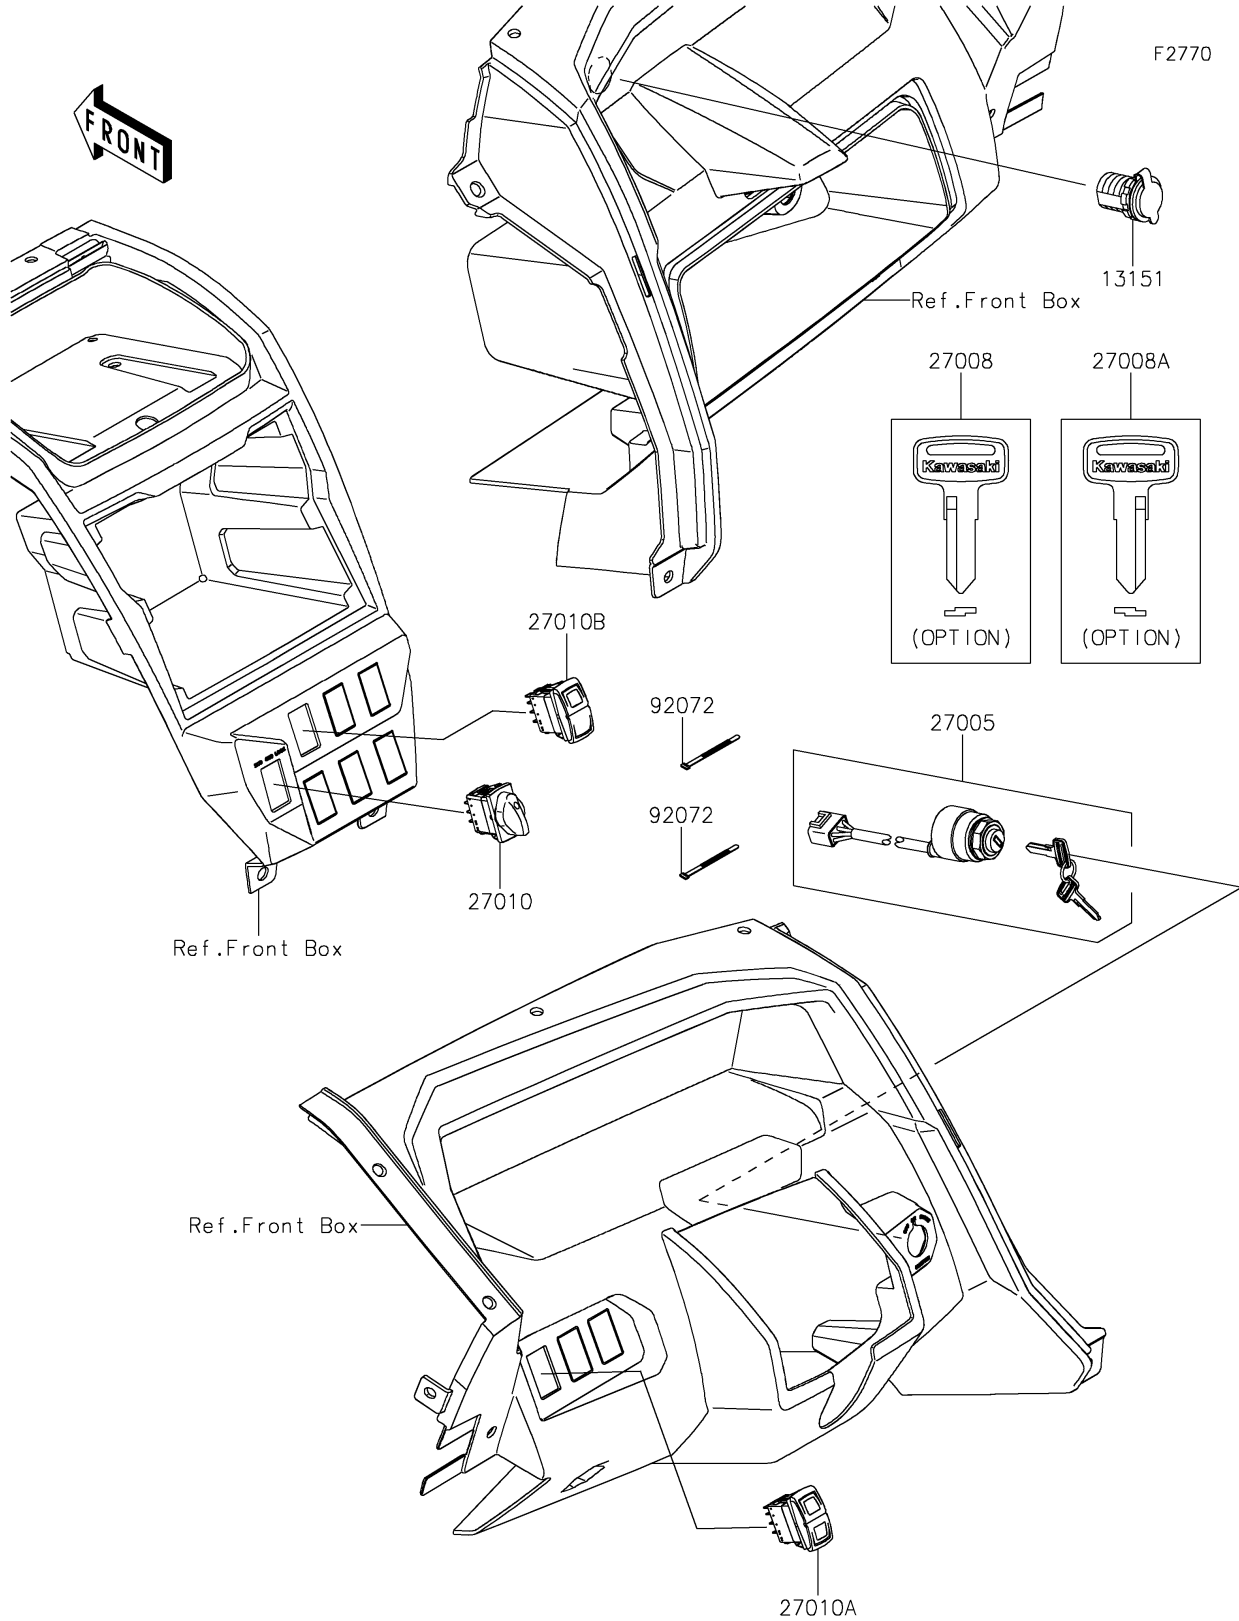

2021 TERYX KRX® 1000 TRAIL EDITION PARTS DIAGRAM

Ignition Switch

2021 TERYX KRX® 1000 TRAIL EDITION PARTS LIST

Ignition Switch

ITEM NAME	PART NUMBER	QUANTITY
SWITCH-COMP,OUTLET,12V (Ref # 13151)	13151-0556	1
SWITCH-ASSY-IGNITION (Ref # 27005)	27005-0643	1
KEY-LOCK,BLANK (Ref # 27008)	27008-1153	1
KEY-LOCK,BLANK (Ref # 27008A)	27008-1157	1
SWITCH,2WD/4WD (Ref # 27010)	27010-0902	1
SWITCH,HEAD LIGHT (Ref # 27010A)	27010-0903	1
SWITCH,POWER MODE (Ref # 27010B)	27010-0904	1
BAND,L=123 (Ref # 92072)	92072-030	2