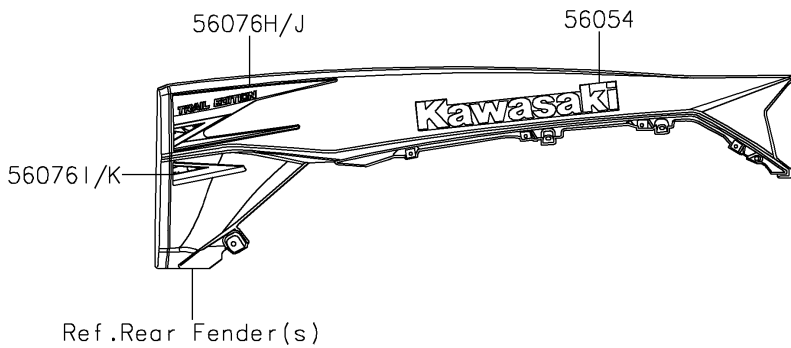

2021 TERYX KRX® 1000 PARTS DIAGRAM

Decals

F2861

Ref. Front Fender(s)

2021 TERYX KRX® 1000 PARTS LIST

Decals

ITEM NAME	PART NUMBER	QUANTITY
MARK,RR FENDER,KAWASAKI (Ref # 56054)	56054-2757	2
MARK,HOOD COVER,K (Ref # 56054A)	56054-2758	1
PATTERN,DOOR COVER,LH,UPP (Ref # 56076)	56076-1243	1
PATTERN,DOOR COVER,LH,CNT,FR (Ref # 56076A)	56076-1244	1
PATTERN,DOOR COVER,LH,CNT,RR (Ref # 56076B)	56076-1245	1
PATTERN,DOOR COVER,LH,LWR (Ref # 56076C)	56076-1246	1
PATTERN,DOOR COVER,RH,UPP (Ref # 56076D)	56076-1247	1
PATTERN,DOOR COVER,RH,CNT,FR (Ref # 56076E)	56076-1248	1
PATTERN,DOOR COVER,RH,CNT,RR (Ref # 56076F)	56076-1249	1
PATTERN,DOOR COVER,RH,LWR (Ref # 56076G)	56076-1250	1
PATTERN,RR FENDER,LH,UPP (Ref # 56076H)	56076-1251	1
PATTERN,RR FENDER,LH,LWR (Ref # 56076I)	56076-1252	1
PATTERN,RR FENDER,RH,UPP (Ref # 56076J)	56076-1253	1
PATTERN,RR FENDER,RH,LWR (Ref # 56076K)	56076-1254	1