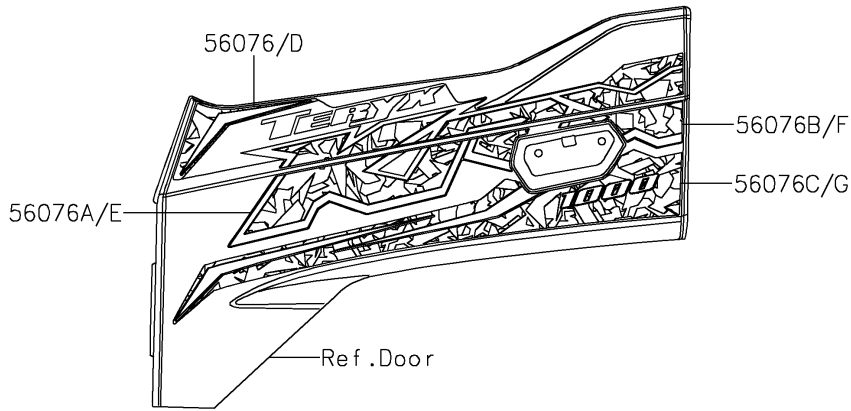

2021 TERYX KRX® 1000 PARTS DIAGRAM

Decals

F2861

Ref. Front Fender(s)

2021 TERYX KRX® 1000 PARTS LIST

Decals

ITEM NAME	PART NUMBER	QUANTITY
MARK,RR FENDER,KAWASAKI (Ref # 56054)	56054-2757	2
MARK,HOOD COVER,K (Ref # 56054A)	56054-2758	1
PATTERN,DOOR COVER,LH,UPP (Ref # 56076)	56076-1243	1
PATTERN,DOOR COVER,LH,CNT,FR (Ref # 56076A)	56076-1244	1
PATTERN,DOOR COVER,LH,CNT,RR (Ref # 56076B)	56076-1245	1
PATTERN,DOOR COVER,LH,LWR (Ref # 56076C)	56076-1246	1
PATTERN,DOOR COVER,RH,UPP (Ref # 56076D)	56076-1247	1
PATTERN,DOOR COVER,RH,CNT,FR (Ref # 56076E)	56076-1248	1
PATTERN,DOOR COVER,RH,CNT,RR (Ref # 56076F)	56076-1249	1
PATTERN,DOOR COVER,RH,LWR (Ref # 56076G)	56076-1250	1
PATTERN,RR FENDER,LH,UPP (Ref # 56076H)	56076-1251	1
PATTERN,RR FENDER,LH,LWR (Ref # 56076I)	56076-1252	1
PATTERN,RR FENDER,RH,UPP (Ref # 56076J)	56076-1253	1
PATTERN,RR FENDER,RH,LWR (Ref # 56076K)	56076-1254	1