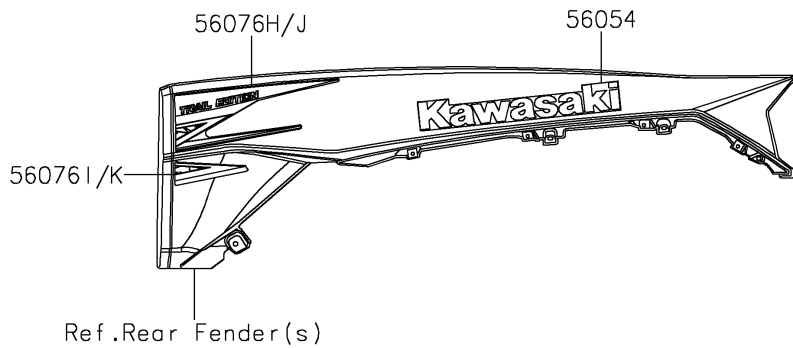

2021 TERYX KRX® 1000 TRAIL EDITION PARTS DIAGRAM

Decals

F2861

Ref. Front Fender(s)

2021 TERYX KRX® 1000 TRAIL EDITION PARTS LIST

Decals

| ITEM NAME | PART NUMBER | QUANTITY |
|---|-------------|----------|
| MARK,RR FENDER,KAWASAKI (Ref # 56054) | 56054-2757 | 2 |
| MARK,HOOD COVER,K (Ref # 56054A) | 56054-2758 | 1 |
| PATTERN,DOOR COVER,LH,UPP (Ref # 56076) | 56076-1243 | 1 |
| PATTERN,DOOR COVER,LH,CNT,FR (Ref # 56076A) | 56076-1244 | 1 |
| PATTERN,DOOR COVER,LH,CNT,RR (Ref # 56076B) | 56076-1245 | 1 |
| PATTERN,DOOR COVER,LH,LWR (Ref # 56076C) | 56076-1246 | 1 |
| PATTERN,DOOR COVER,RH,UPP (Ref # 56076D) | 56076-1247 | 1 |
| PATTERN,DOOR COVER,RH,CNT,FR (Ref # 56076E) | 56076-1248 | 1 |
| PATTERN,DOOR COVER,RH,CNT,RR (Ref # 56076F) | 56076-1249 | 1 |
| PATTERN,DOOR COVER,RH,LWR (Ref # 56076G) | 56076-1250 | 1 |
| PATTERN,RR FENDER,LH,UPP (Ref # 56076H) | 56076-1251 | 1 |
| PATTERN,RR FENDER,LH,LWR (Ref # 56076I) | 56076-1252 | 1 |
| PATTERN,RR FENDER,RH,UPP (Ref # 56076J) | 56076-1253 | 1 |
| PATTERN,RR FENDER,RH,LWR (Ref # 56076K) | 56076-1254 | 1 |