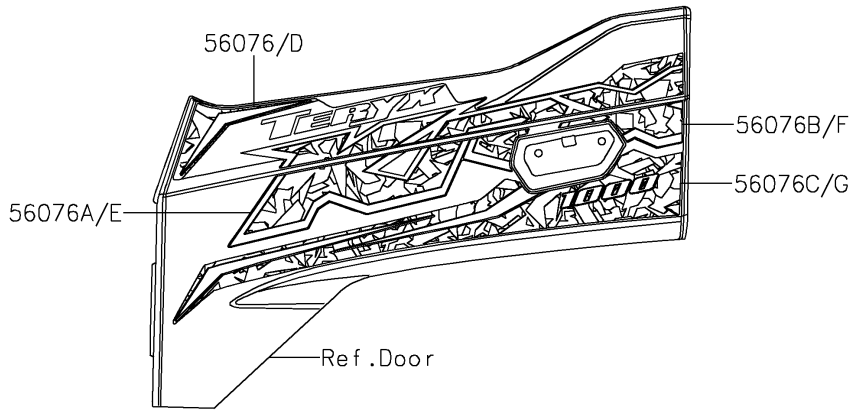

2021 TERYX KRX® 1000 TRAIL EDITION PARTS DIAGRAM

Decals

F2861

Ref. Front Fender(s)

2021 TERYX KRX® 1000 TRAIL EDITION PARTS LIST

Decals

| ITEM NAME | PART NUMBER | QUANTITY |
|---|-------------|----------|
| MARK,RR FENDER,KAWASAKI (Ref # 56054) | 56054-2757 | 2 |
| MARK,HOOD COVER,K (Ref # 56054A) | 56054-2758 | 1 |
| PATTERN,DOOR COVER,LH,UPP (Ref # 56076) | 56076-1243 | 1 |
| PATTERN,DOOR COVER,LH,CNT,FR (Ref # 56076A) | 56076-1244 | 1 |
| PATTERN,DOOR COVER,LH,CNT,RR (Ref # 56076B) | 56076-1245 | 1 |
| PATTERN,DOOR COVER,LH,LWR (Ref # 56076C) | 56076-1246 | 1 |
| PATTERN,DOOR COVER,RH,UPP (Ref # 56076D) | 56076-1247 | 1 |
| PATTERN,DOOR COVER,RH,CNT,FR (Ref # 56076E) | 56076-1248 | 1 |
| PATTERN,DOOR COVER,RH,CNT,RR (Ref # 56076F) | 56076-1249 | 1 |
| PATTERN,DOOR COVER,RH,LWR (Ref # 56076G) | 56076-1250 | 1 |
| PATTERN,RR FENDER,LH,UPP (Ref # 56076H) | 56076-1251 | 1 |
| PATTERN,RR FENDER,LH,LWR (Ref # 56076I) | 56076-1252 | 1 |
| PATTERN,RR FENDER,RH,UPP (Ref # 56076J) | 56076-1253 | 1 |
| PATTERN,RR FENDER,RH,LWR (Ref # 56076K) | 56076-1254 | 1 |