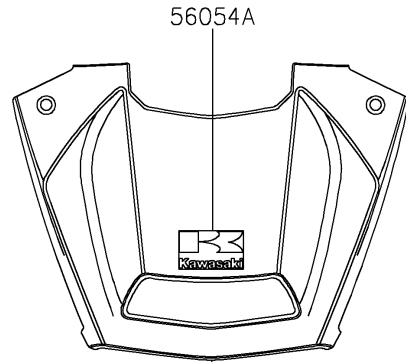

2021 TERYX KRX® 1000 TRAIL EDITION PARTS DIAGRAM

Decals

F2861

Ref. Front Fender(s)

2021 TERYX KRX® 1000 TRAIL EDITION PARTS LIST

Decals

| ITEM NAME | PART NUMBER | QUANTITY |
|---|-------------|----------|
| MARK,RR FENDER,KAWASAKI (Ref # 56054) | 56054-2757 | 2 |
| MARK,HOOD COVER,K (Ref # 56054A) | 56054-2758 | 1 |
| PATTERN,DOOR COVER,LH,UPP (Ref # 56076) | 56076-1243 | 1 |
| PATTERN,DOOR COVER,LH,CNT,FR (Ref # 56076A) | 56076-1244 | 1 |
| PATTERN,DOOR COVER,LH,CNT,RR (Ref # 56076B) | 56076-1245 | 1 |
| PATTERN,DOOR COVER,LH,LWR (Ref # 56076C) | 56076-1246 | 1 |
| PATTERN,DOOR COVER,RH,UPP (Ref # 56076D) | 56076-1247 | 1 |
| PATTERN,DOOR COVER,RH,CNT,FR (Ref # 56076E) | 56076-1248 | 1 |
| PATTERN,DOOR COVER,RH,CNT,RR (Ref # 56076F) | 56076-1249 | 1 |
| PATTERN,DOOR COVER,RH,LWR (Ref # 56076G) | 56076-1250 | 1 |
| PATTERN,RR FENDER,LH,UPP (Ref # 56076H) | 56076-1251 | 1 |
| PATTERN,RR FENDER,LH,LWR (Ref # 56076I) | 56076-1252 | 1 |
| PATTERN,RR FENDER,RH,UPP (Ref # 56076J) | 56076-1253 | 1 |
| PATTERN,RR FENDER,RH,LWR (Ref # 56076K) | 56076-1254 | 1 |