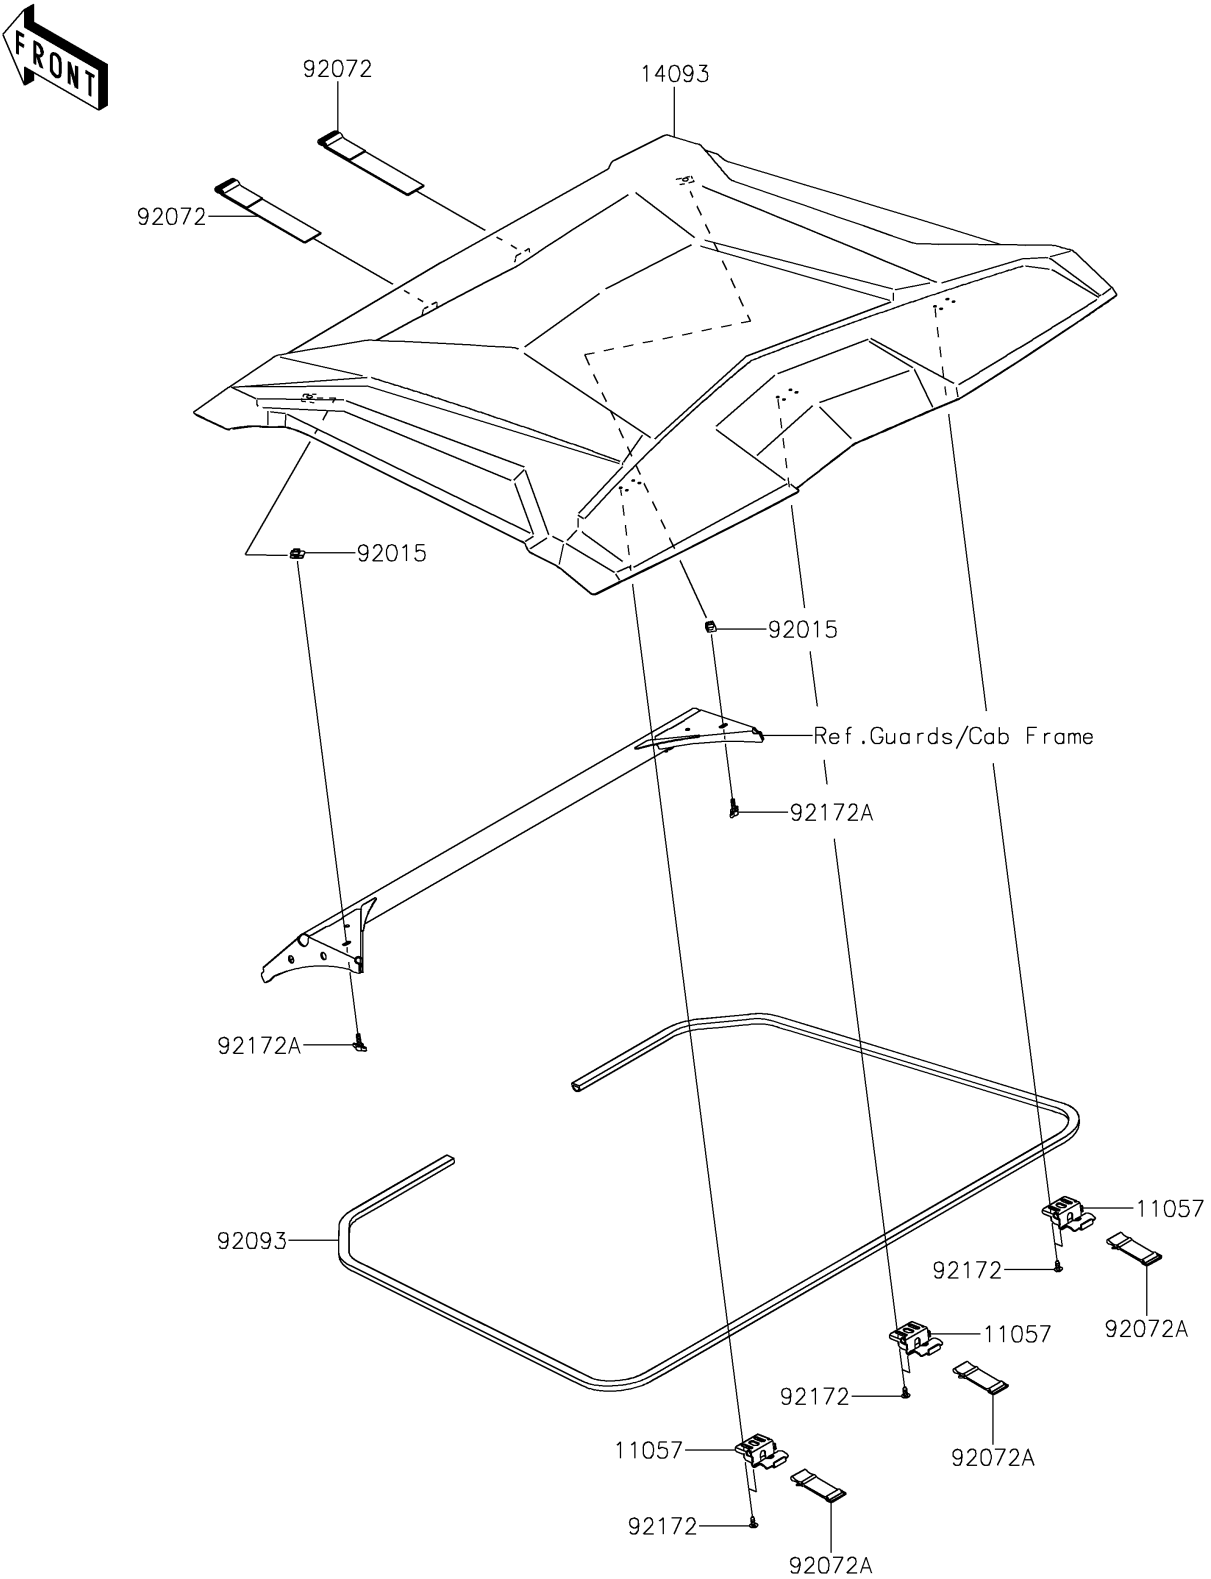

2021 TERYX KRX[®] 1000 PARTS DIAGRAM

Sun Top

F2876

2021 TERYX KRX® 1000 PARTS LIST

Sun Top

ITEM NAME	PART NUMBER	QUANTITY
BRACKET (Ref # 11057)	11057-3701	3
COVER,ROOF (Ref # 14093)	14093-0983	1
NUT,6MM (Ref # 92015)	92015-1602	2
BAND (Ref # 92072)	92072-0871	2
BAND,TOOL (Ref # 92072A)	92072-1176	3
SEAL (Ref # 92093)	92093-0747	1
SCREW,6X16 (Ref # 92172)	92172-0284	12
SCREW,THUMB,6X20 (Ref # 92172A)	92172-1376	2