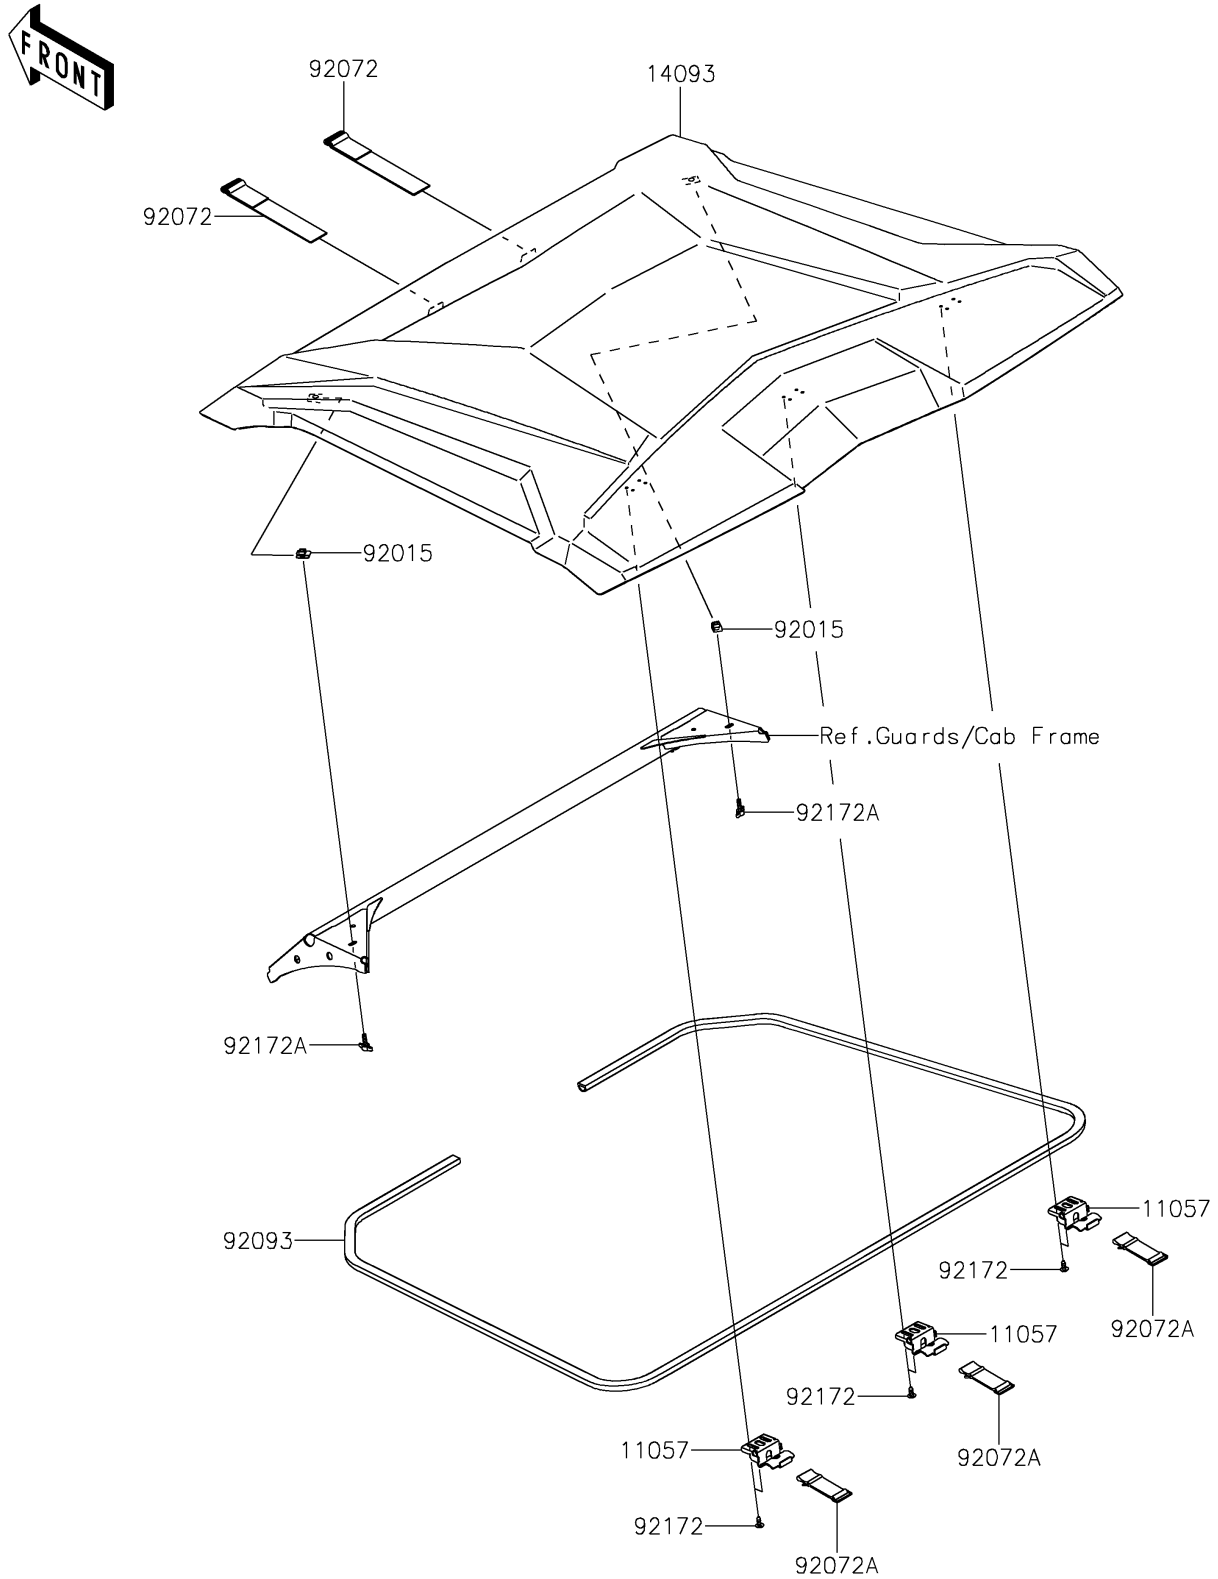

2021 TERYX KRX® 1000 TRAIL EDITION PARTS DIAGRAM

Sun Top

F2876

2021 TERYX KRX® 1000 TRAIL EDITION PARTS LIST

Sun Top

ITEM NAME	PART NUMBER	QUANTITY
BRACKET (Ref # 11057)	11057-3701	3
COVER,ROOF (Ref # 14093)	14093-0983	1
NUT,6MM (Ref # 92015)	92015-1602	2
BAND (Ref # 92072)	92072-0871	2
BAND,TOOL (Ref # 92072A)	92072-1176	3
SEAL (Ref # 92093)	92093-0747	1
SCREW,6X16 (Ref # 92172)	92172-0284	12
SCREW,THUMB,6X20 (Ref # 92172A)	92172-1376	2