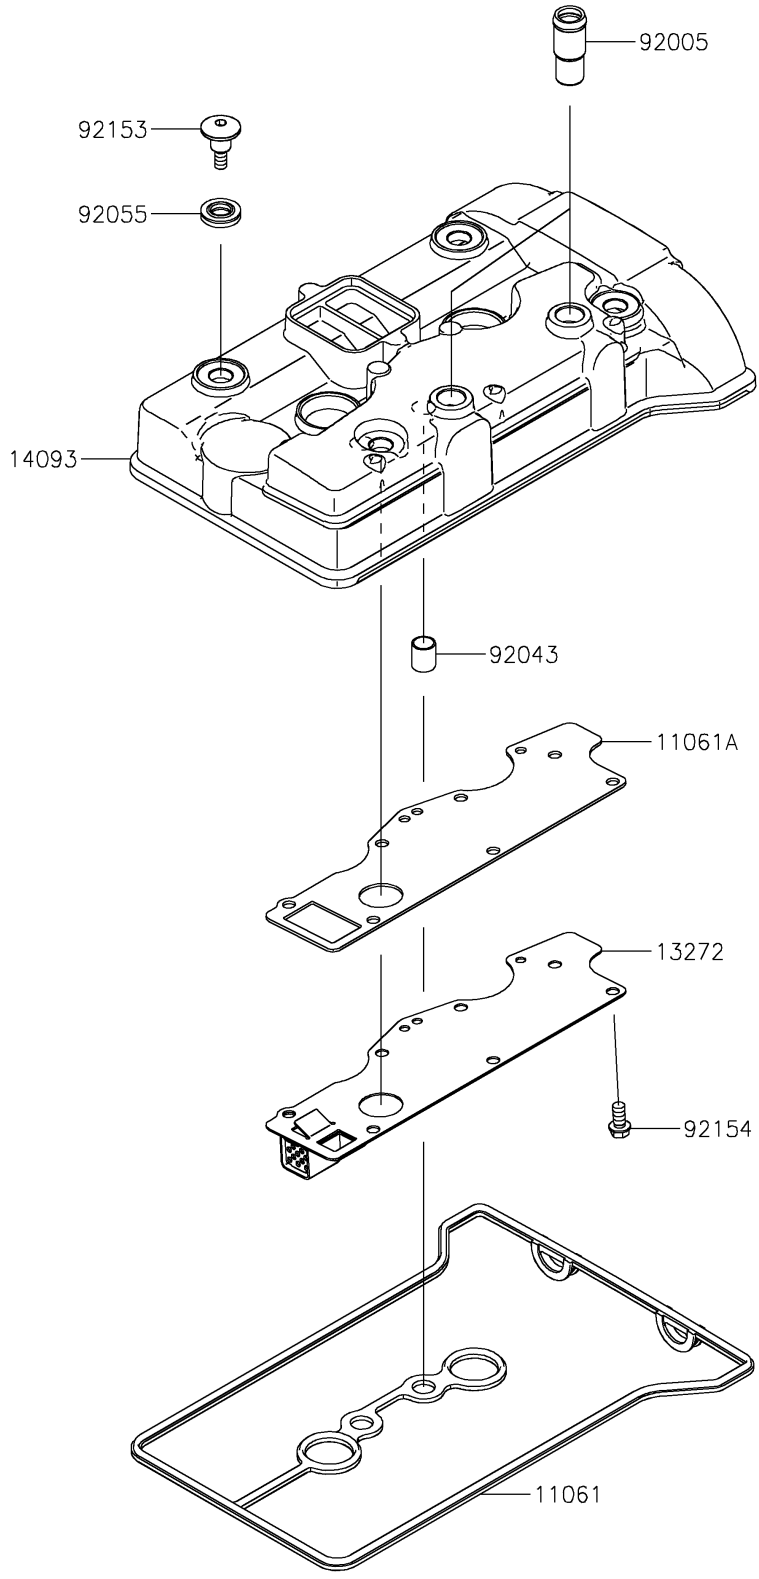

# 2021 TERYX KRX® 1000 SPECIAL EDITION PARTS DIAGRAM

Cylinder Head Cover

E1112

## 2021 TERYX KRX® 1000 SPECIAL EDITION PARTS LIST

### Cylinder Head Cover

ITEM NAME	PART NUMBER	QUANTITY
GASKET,HEAD COVER (Ref # 11061)	11061-1313	1
GASKET,BREATHER PLATE (Ref # 11061A)	11061-1314	1
PLATE,BREATHER (Ref # 13272)	13272-2685	1
COVER,HEAD (Ref # 14093)	14093-0848	1
FITTING,BREATHER (Ref # 92005)	92005-0968	2
PIN,10.1X12X14 (Ref # 92043)	92043-4009	2
RING-O (Ref # 92055)	92055-0785	4
BOLT,SOCKET,6X22.5 (Ref # 92153)	92153-1779	4
BOLT,FLANGED-SMALL,6X12 (Ref # 92154)	92154-1888	7