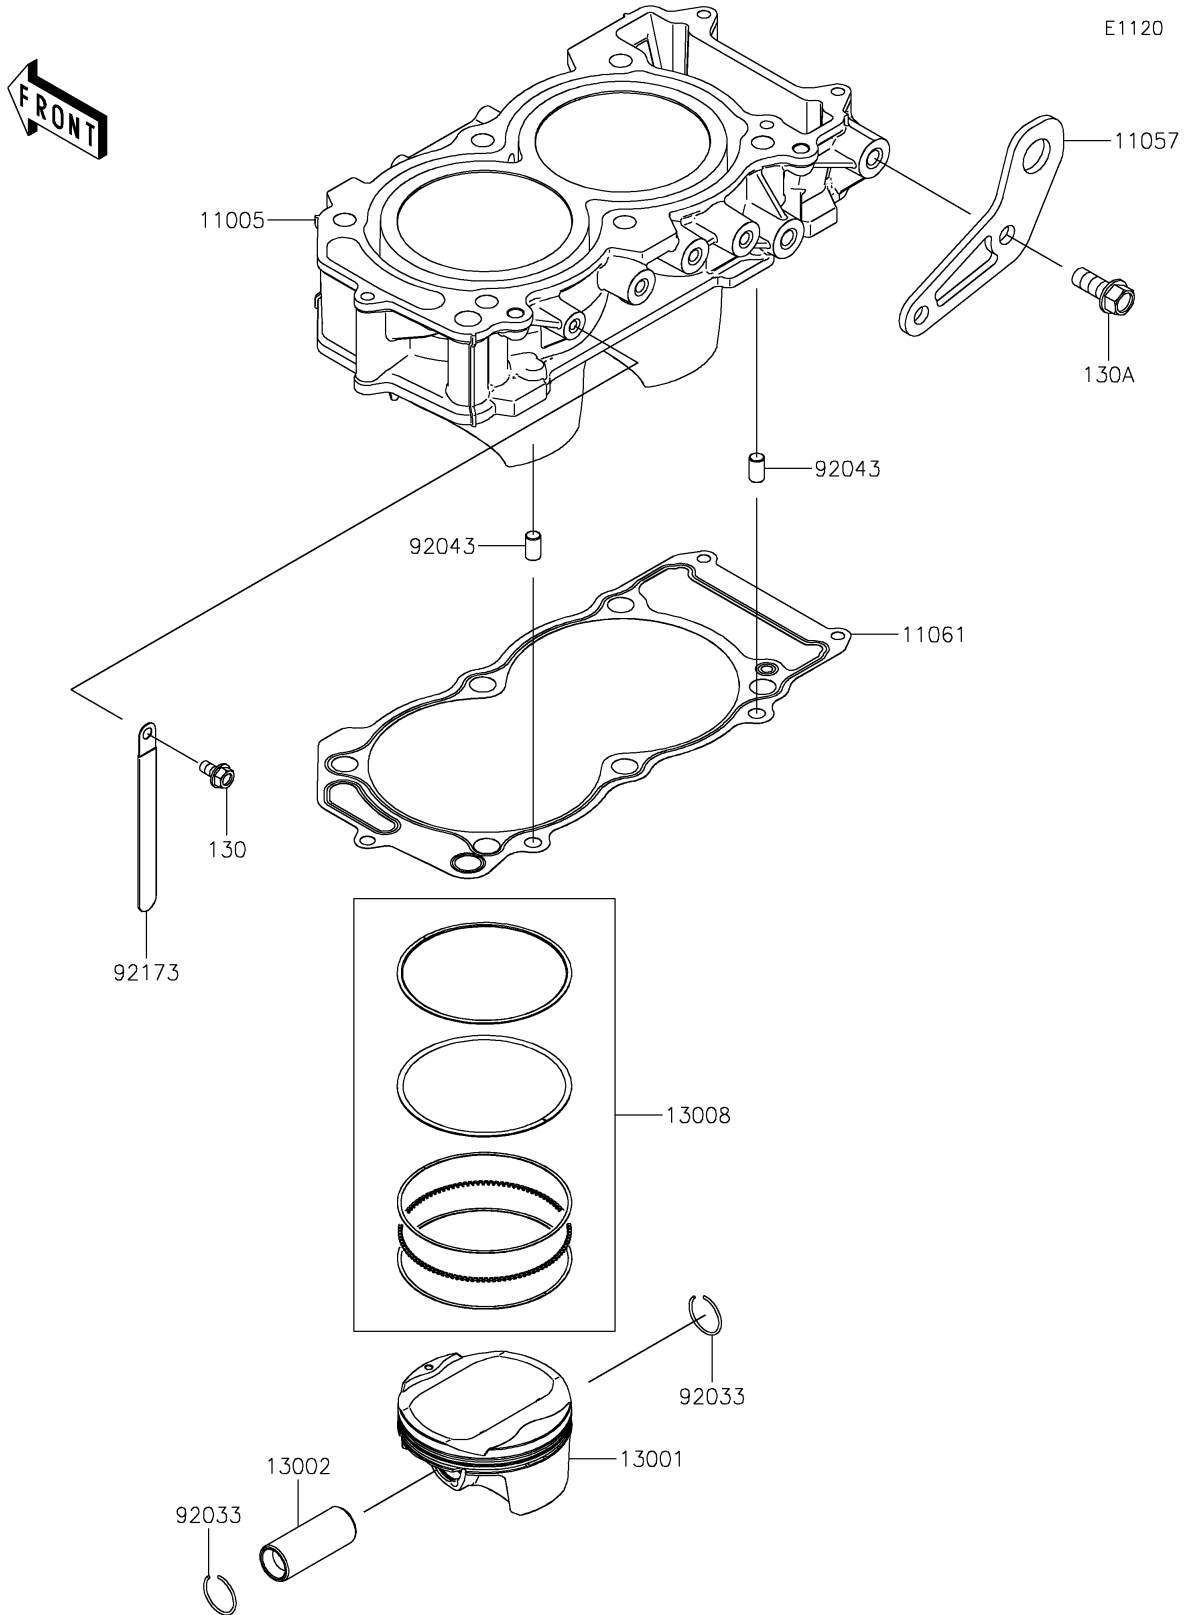

2021 TERYX KRX® 1000 SPECIAL EDITION PARTS DIAGRAM

Cylinder/Piston(s)

2021 TERYX KRX® 1000 SPECIAL EDITION PARTS LIST

Cylinder/Piston(s)

ITEM NAME	PART NUMBER	QUANTITY
CYLINDER-ENGINE (Ref # 11005)	11005-0695	1
BRACKET (Ref # 11057)	11057-2438	1
GASKET,CYLINDER BASE (Ref # 11061)	11061-1309	1
PISTON-ENGINE (Ref # 13001)	13001-0807	2
PIN-PISTON (Ref # 13002)	13002-0719	2
RING-SET-PISTON (Ref # 13008)	13008-0581	2
RING-SNAP (Ref # 92033)	92033-1188	4
PIN,8X14 (Ref # 92043)	92043-1567	2
CLAMP (Ref # 92173)	92173-0098	1
BOLT-FLANGED,6X12 (Ref # 130)	130BA0612	1
BOLT-FLANGED,10X25 (Ref # 130A)	130BA1025	2