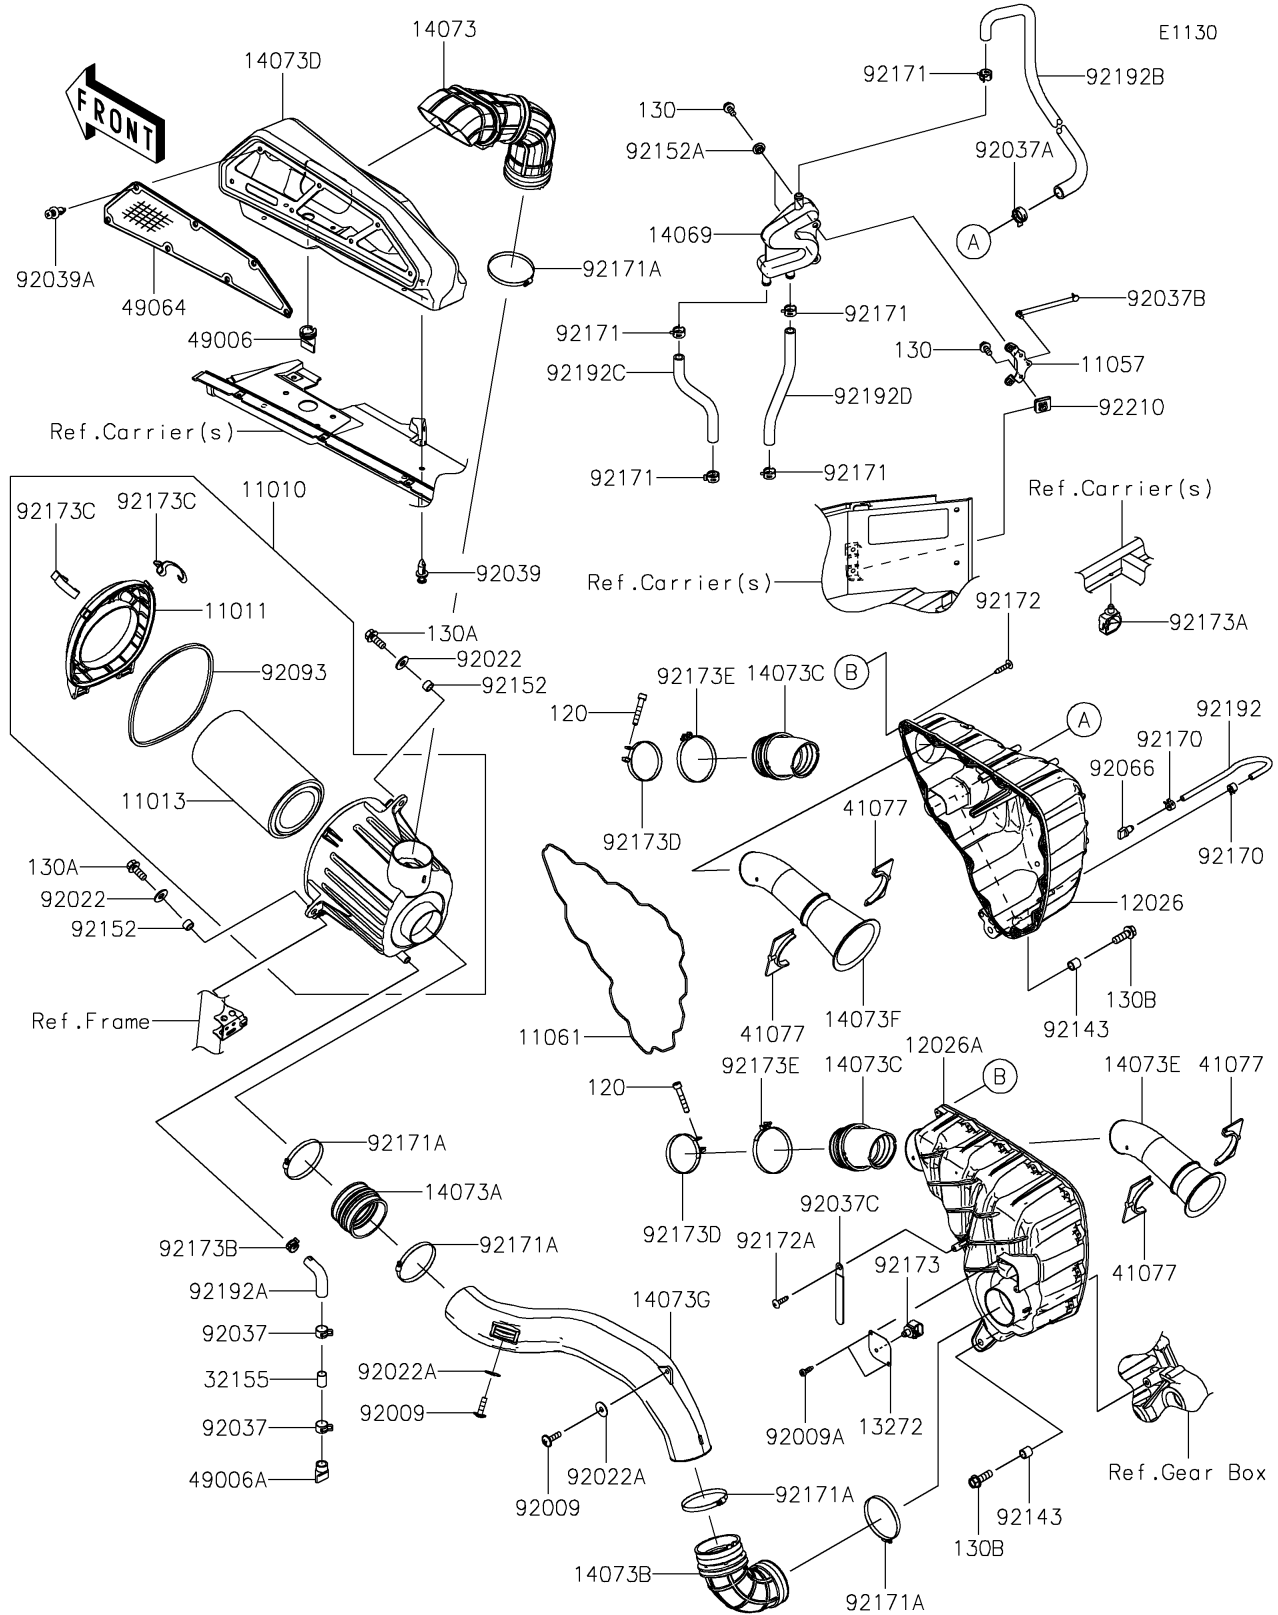

2021 TERYX KRX® 1000 PARTS DIAGRAM

Air Cleaner