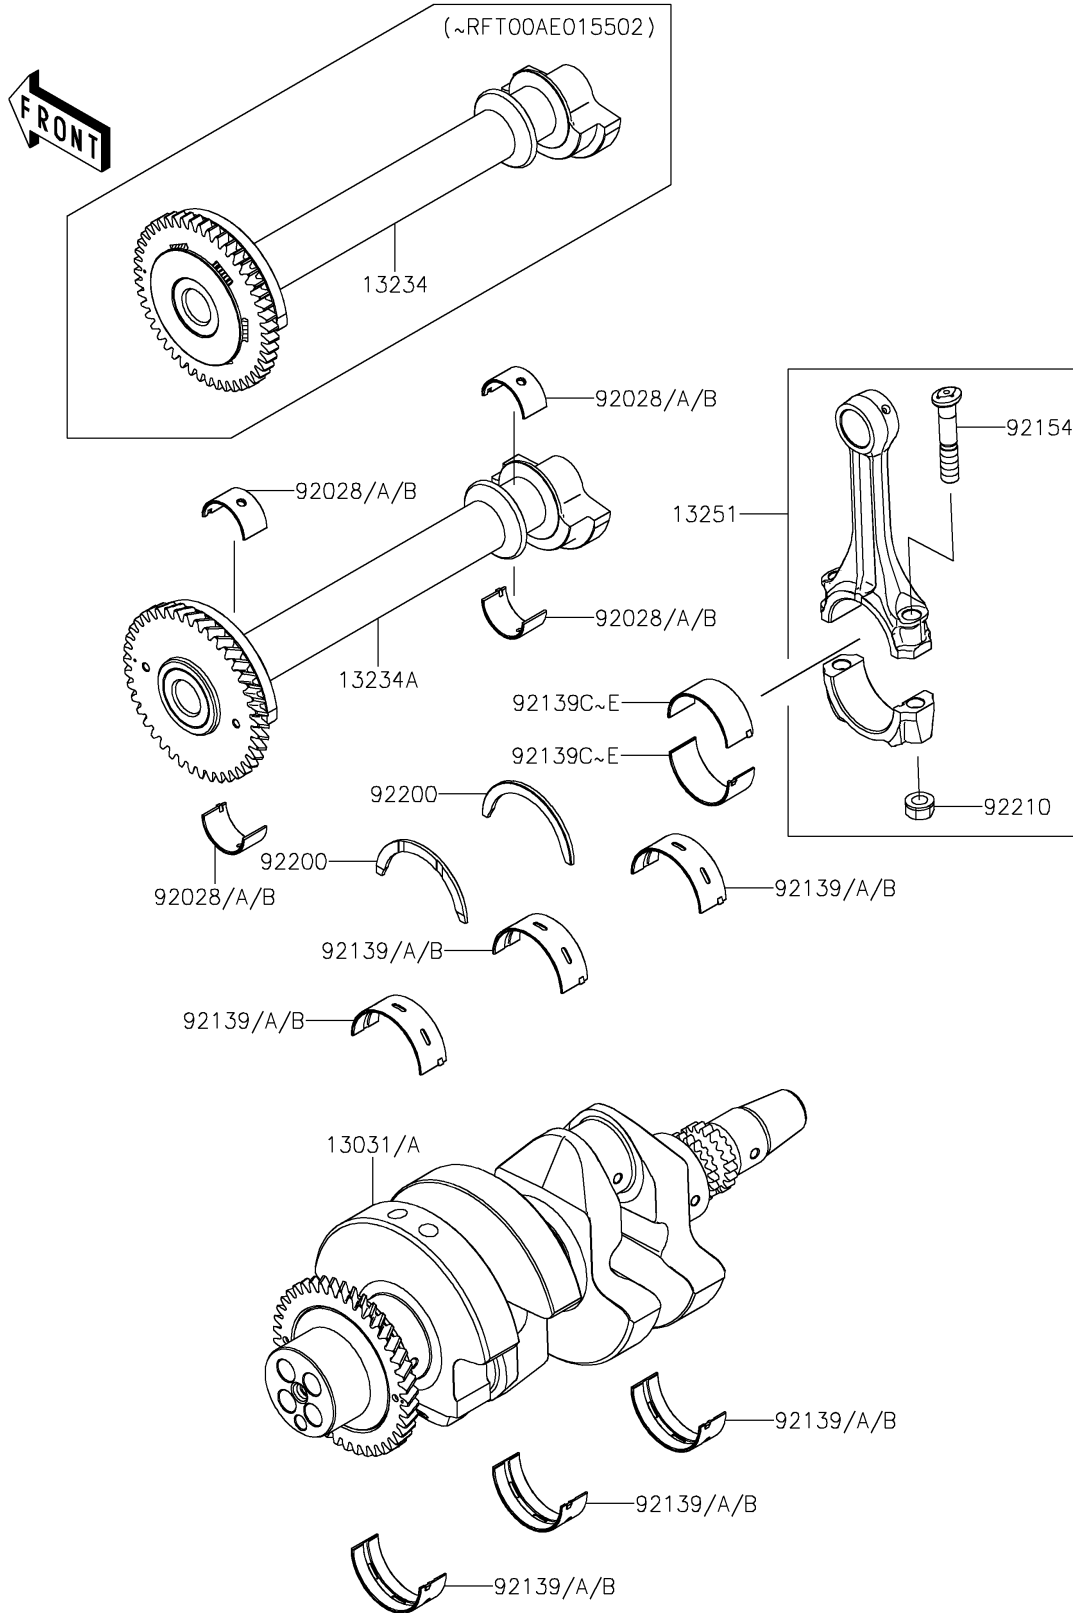

2021 TERYX KRX® 1000 PARTS DIAGRAM

Crankshaft

E1321

2021 TERYX KRX® 1000 PARTS LIST

Crankshaft

ITEM NAME	PART NUMBER	QUANTITY
CRANKSHAFT-COMP (Ref # 13031)	13031-0981	1
CRANKSHAFT-COMP (Ref # 13031A)	13031-0997	1
SHAFT-COMP,BALANCER (Ref # 13234)	13234-0606	1
SHAFT-COMP,BALANCER (Ref # 13234A)	13234-0611	1
ROD-ASSY-CONNECTING,J (Ref # 13251)	13251-0733-JJ	2
BUSHING,BALANCER SHAFT,BLUE (Ref # 92028)	92028-1909	4
BUSHING,BALANCER SHAFT,BLACK (Ref # 92028A)	92028-1910	AR
BUSHING,BALANCER SHAFT,BROWN (Ref # 92028B)	92028-1911	AR
BUSHING,CRANKSHAFT,BLUE (Ref # 92139)	92139-0925	6
BUSHING,CRANKSHAFT,BLACK (Ref # 92139A)	92139-0926	AR
BUSHING,CRANKSHAFT,BROWN (Ref # 92139B)	92139-0927	AR
BUSHING,CONNECTING ROD,YELLOW (Ref # 92139C)	92139-0968	4
BUSHING,CONNECTING ROD,GREEN (Ref # 92139D)	92139-0969	AR
BUSHING,CONNECTING ROD,PURPLE (Ref # 92139E)	92139-0970	AR
BOLT,CONNECTING ROD (Ref # 92154)	92154-3911	4
WASHER,THRUST,T=2.5 (Ref # 92200)	92200-2242	2
NUT,FLANGED,9MM (Ref # 92210)	92210-1673	4