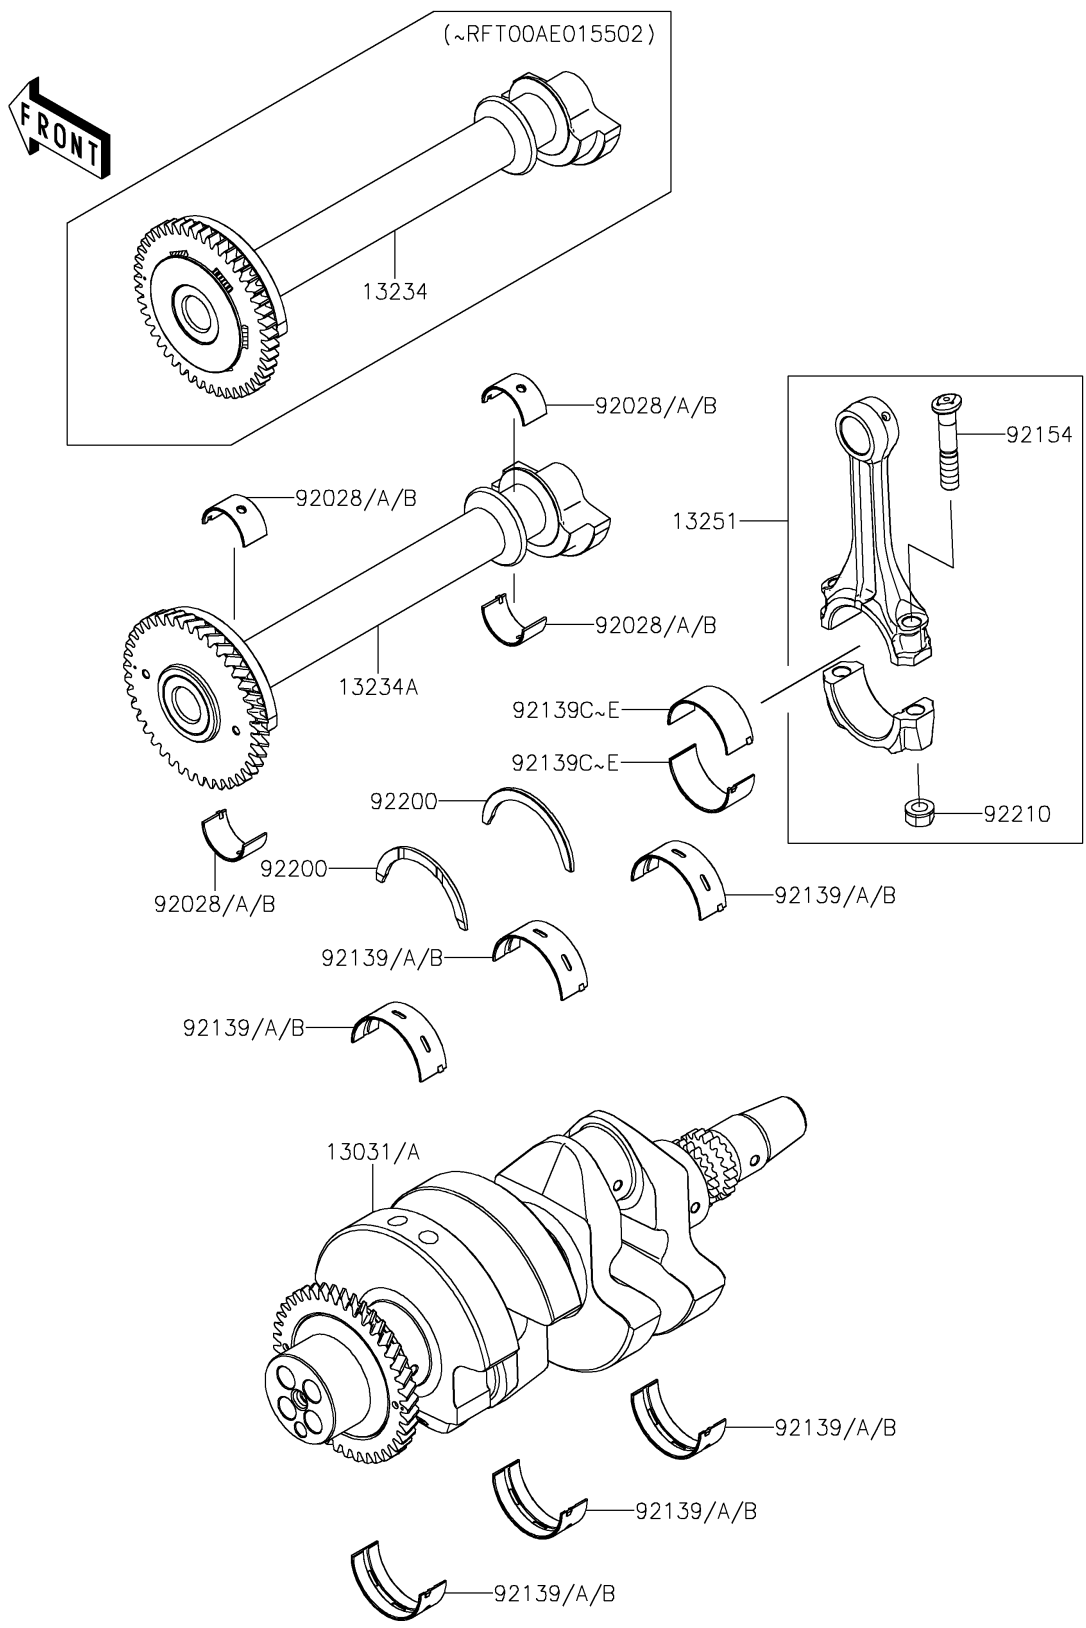

# 2021 TERYX KRX® 1000 SPECIAL EDITION PARTS DIAGRAM

Crankshaft

E1321

## 2021 TERYX KRX® 1000 SPECIAL EDITION PARTS LIST

### Crankshaft

ITEM NAME	PART NUMBER	QUANTITY
CRANKSHAFT-COMP (Ref # 13031)	13031-0981	1
CRANKSHAFT-COMP (Ref # 13031A)	13031-0997	1
SHAFT-COMP,BALANCER (Ref # 13234)	13234-0606	1
SHAFT-COMP,BALANCER (Ref # 13234A)	13234-0611	1
ROD-ASSY-CONNECTING,J (Ref # 13251)	13251-0733-JJ	2
BUSHING,BALANCER SHAFT,BLUE (Ref # 92028)	92028-1909	4
BUSHING,BALANCER SHAFT,BLACK (Ref # 92028A)	92028-1910	AR
BUSHING,BALANCER SHAFT,BROWN (Ref # 92028B)	92028-1911	AR
BUSHING,CRANKSHAFT,BLUE (Ref # 92139)	92139-0925	6
BUSHING,CRANKSHAFT,BLACK (Ref # 92139A)	92139-0926	AR
BUSHING,CRANKSHAFT,BROWN (Ref # 92139B)	92139-0927	AR
BUSHING,CONNECTING ROD,YELLOW (Ref # 92139C)	92139-0968	4
BUSHING,CONNECTING ROD,GREEN (Ref # 92139D)	92139-0969	AR
BUSHING,CONNECTING ROD,PURPLE (Ref # 92139E)	92139-0970	AR
BOLT,CONNECTING ROD (Ref # 92154)	92154-3911	4
WASHER,THRUST,T=2.5 (Ref # 92200)	92200-2242	2
NUT,FLANGED,9MM (Ref # 92210)	92210-1673	4