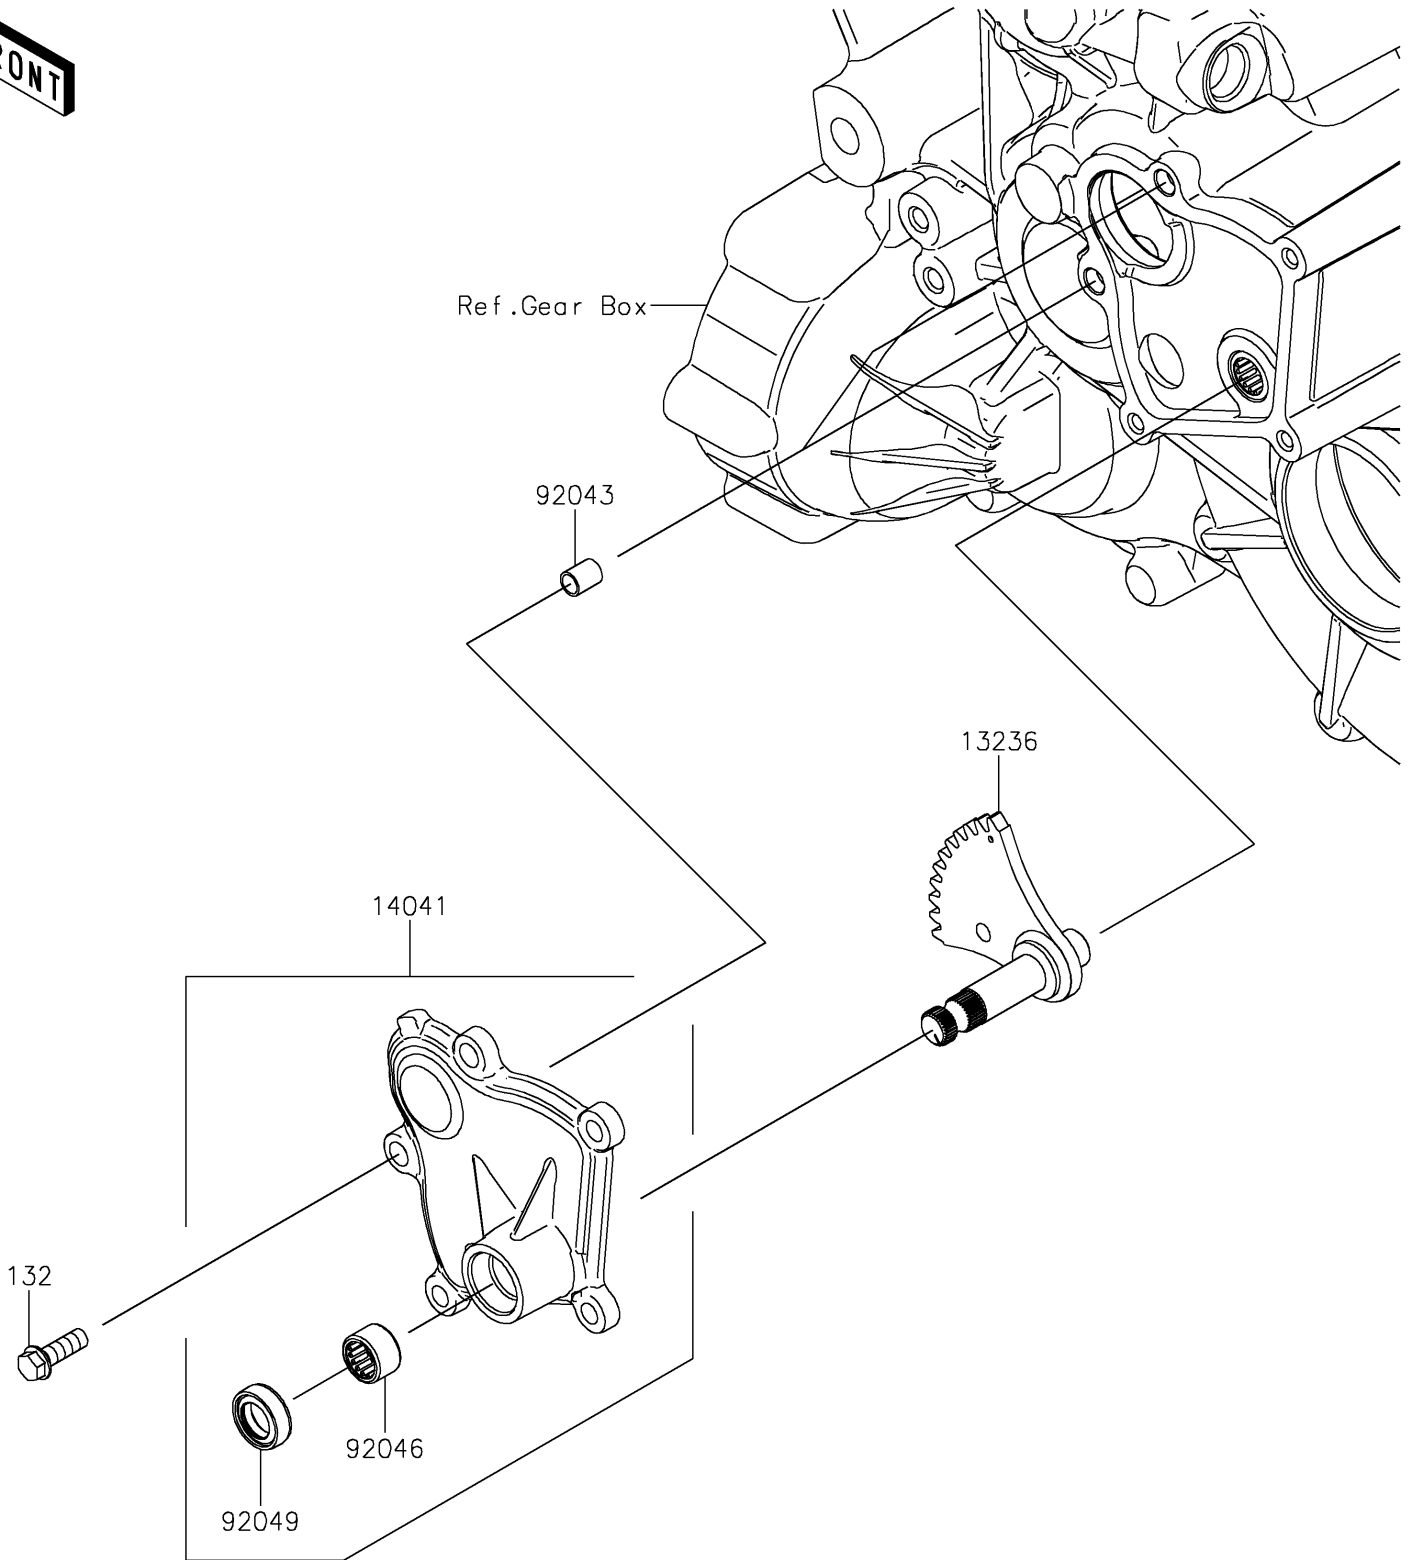

2021 TERYX KRX® 1000 PARTS DIAGRAM

Gear Change Mechanism

E1370

2021 TERYX KRX® 1000 PARTS LIST

Gear Change Mechanism

ITEM NAME	PART NUMBER	QUANTITY
LEVER-COMP (Ref # 13236)	13236-0816	1
COVER-COMP (Ref # 14041)	14041-0614	1
PIN,DOWEL,8X10 (Ref # 92043)	92043-1302	2
BEARING-NEEDLE,HK1210FM (Ref # 92046)	92046-0034	1
SEAL-OIL,CLUTCH RELEASE (Ref # 92049)	92049-1475	1
BOLT-FLANGED-SMALL,6X18 (Ref # 132)	132BA0618	5