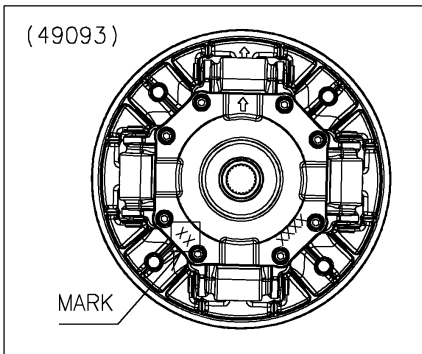

2021 TERYX KRX® 1000 SPECIAL EDITION PARTS DIAGRAM

Drive Converter

E1391

Mark	Ref No.
75 or 77	39152
Other	39152A

2021 TERYX KRX® 1000 SPECIAL EDITION PARTS LIST

Drive Converter

ITEM NAME	PART NUMBER	QUANTITY
COVER-COMP (Ref # 14041)	14041-0622	1
WEIGHT-RAMP (Ref # 39152)	39152-0048	4
WEIGHT-RAMP (Ref # 39152A)	39152-0097	4
CONVERTER-ASSY-DRIVE (Ref # 49093)	49093-0077	1
PIN (Ref # 92043)	92043-0975	4
BUSHING (Ref # 92139)	92139-0933	4
SPRING (Ref # 92145)	92145-1855	1
BOLT-SOCKET,6X25 (Ref # 92154)	92154-3960	8
WASHER,20.2X31X1.4 (Ref # 92200)	92200-2248	1
NUT,20MM (Ref # 92210)	92210-1753	1
CIRCLIP-TYPE-C,13MM (Ref # 480)	480J1300	8