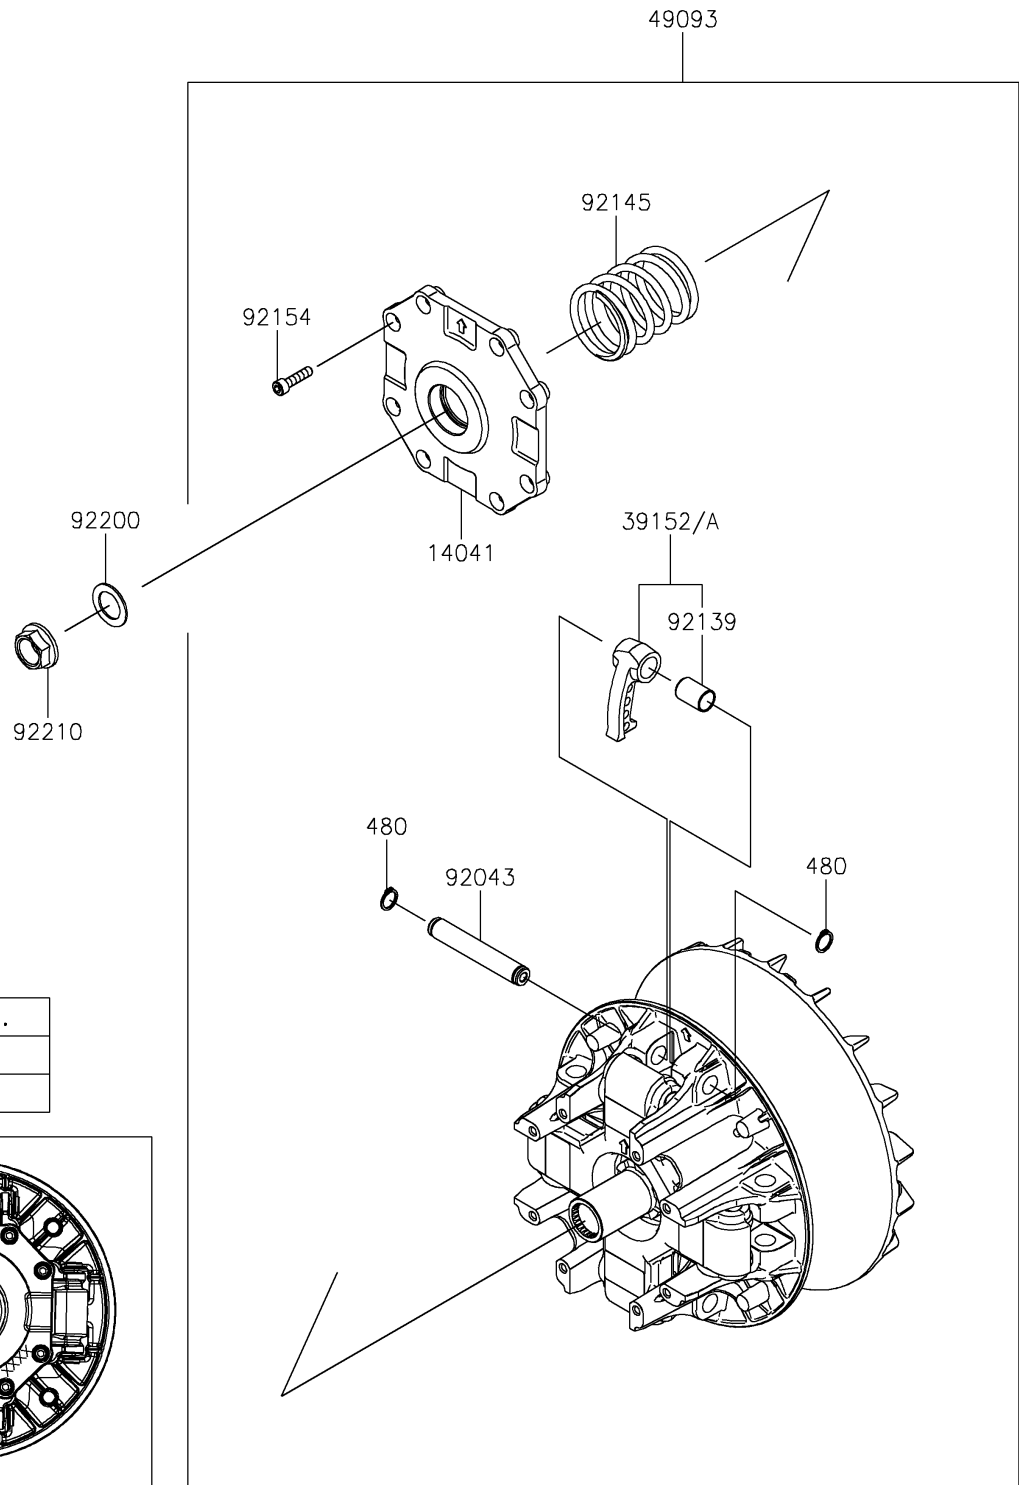

2021 TERYX KRX® 1000 SPECIAL EDITION PARTS DIAGRAM

Drive Converter

E1391

Mark	Ref No.
75 or 77	39152
Other	39152A

2021 TERYX KRX® 1000 SPECIAL EDITION PARTS LIST

Drive Converter

ITEM NAME	PART NUMBER	QUANTITY
COVER-COMP (Ref # 14041)	14041-0622	1
WEIGHT-RAMP (Ref # 39152)	39152-0048	4
WEIGHT-RAMP (Ref # 39152A)	39152-0097	4
CONVERTER-ASSY-DRIVE (Ref # 49093)	49093-0077	1
PIN (Ref # 92043)	92043-0975	4
BUSHING (Ref # 92139)	92139-0933	4
SPRING (Ref # 92145)	92145-1855	1
BOLT-SOCKET,6X25 (Ref # 92154)	92154-3960	8
WASHER,20.2X31X1.4 (Ref # 92200)	92200-2248	1
NUT,20MM (Ref # 92210)	92210-1753	1
CIRCLIP-TYPE-C,13MM (Ref # 480)	480J1300	8