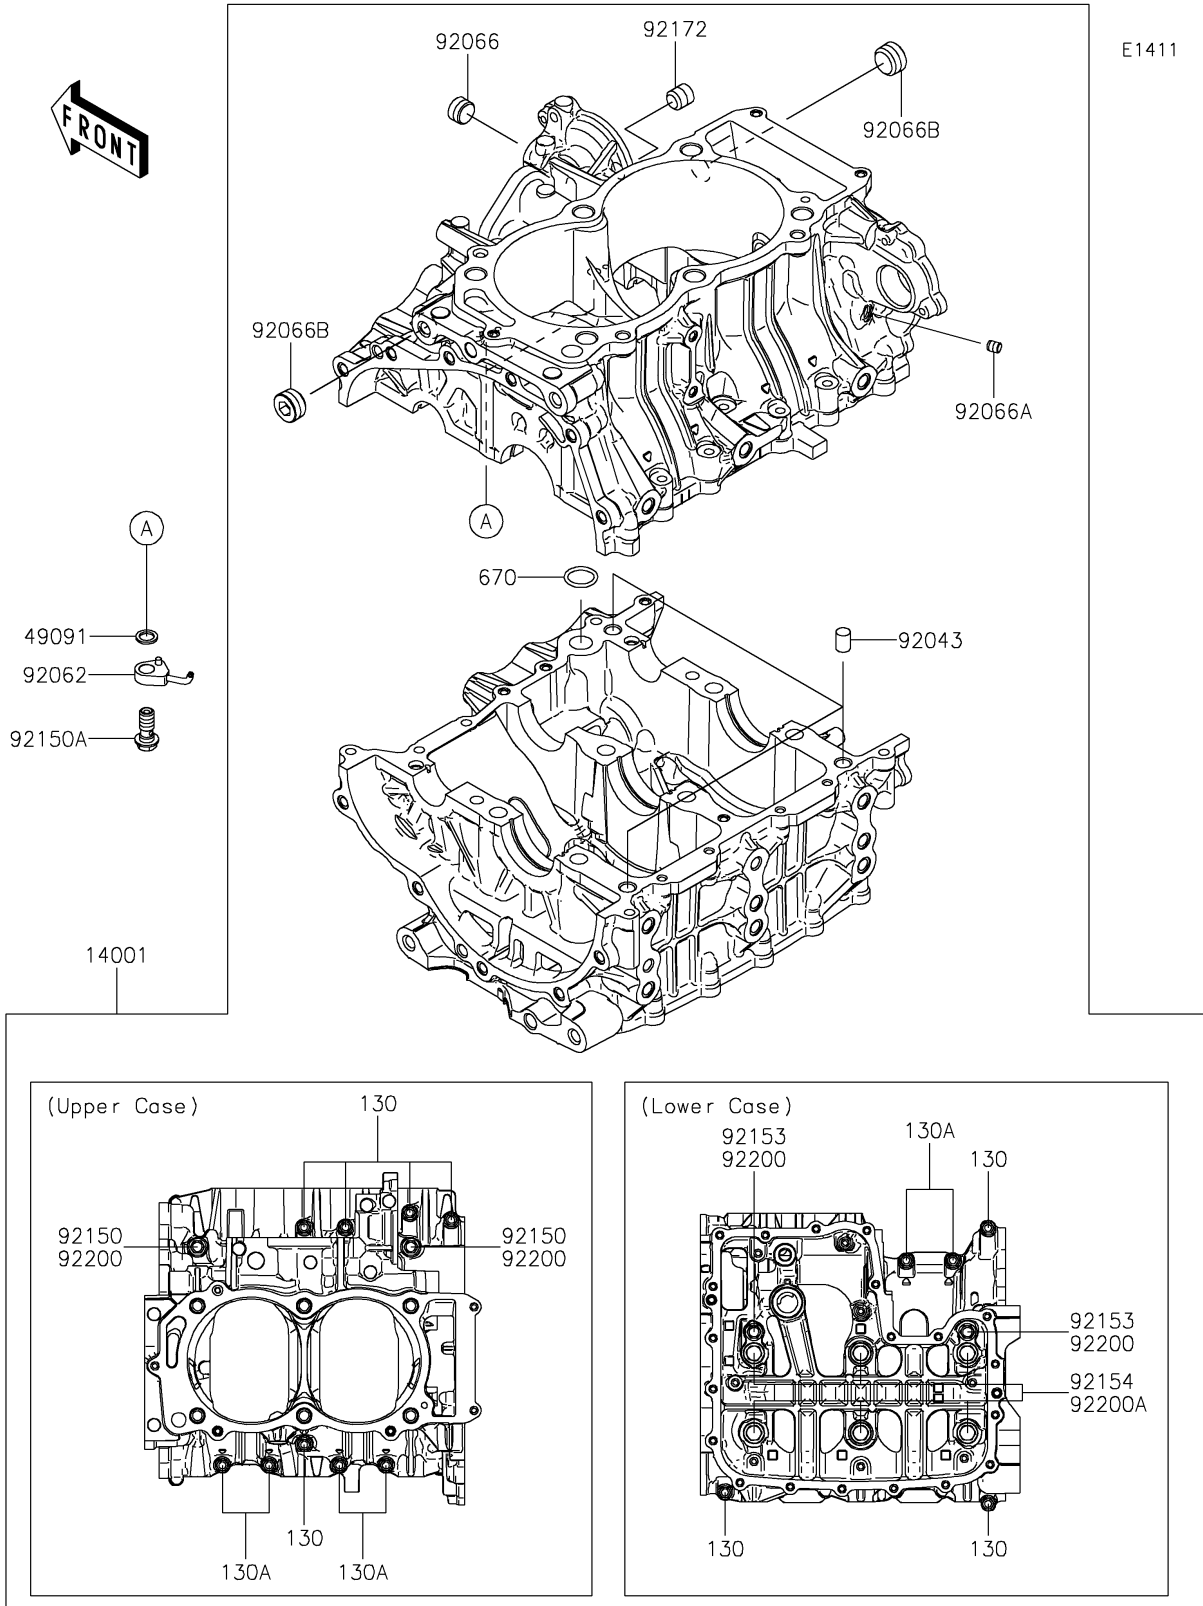

2021 TERYX KRX® 1000 SPECIAL EDITION PARTS DIAGRAM

Crankcase

2021 TERYX KRX® 1000 SPECIAL EDITION PARTS LIST

Crankcase

ITEM NAME	PART NUMBER	QUANTITY
SET-CRANKCASE (Ref # 14001)	14001-0693	1
WASHER-SEAL,10.1X14.5X1.5 (Ref # 49091)	49091-0001	2
PIN,10X14 (Ref # 92043)	92043-1506	3
NOZZLE,OIL JET (Ref # 92062)	92062-0566	2
PLUG (Ref # 92066)	92066-0836	1
PLUG,OIL LINE,7.2X8 (Ref # 92066A)	92066-1012	1
PLUG (Ref # 92066B)	92066-3779	2
BOLT,8X70 (Ref # 92150)	92150-1483	2
BOLT,BANJO,10X23 (Ref # 92150A)	92150-1641	2
BOLT,FLANGED,8X90 (Ref # 92153)	92153-1632	2
BOLT (Ref # 92154)	92154-3912	6
SCREW (Ref # 92172)	92172-1266	1
WASHER,8.2X16X1.6 (Ref # 92200)	92200-0047	4
WASHER,11.5X20.5X3.2 (Ref # 92200A)	92200-0727	6
BOLT-FLANGED,6X55 (Ref # 130)	130CA0655	8
BOLT-FLANGED,6X45 (Ref # 130A)	130CB0645	6
O RING,18MM (Ref # 670)	670D2018	1