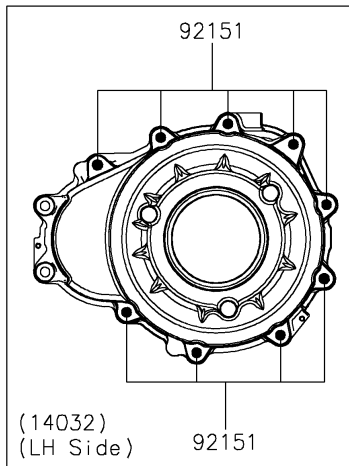

2021 TERYX KRX® 1000 PARTS DIAGRAM

Engine Cover(s)

E1431

2021 TERYX KRX® 1000 PARTS LIST

Engine Cover(s)

ITEM NAME	PART NUMBER	QUANTITY
-----------	-------------	----------