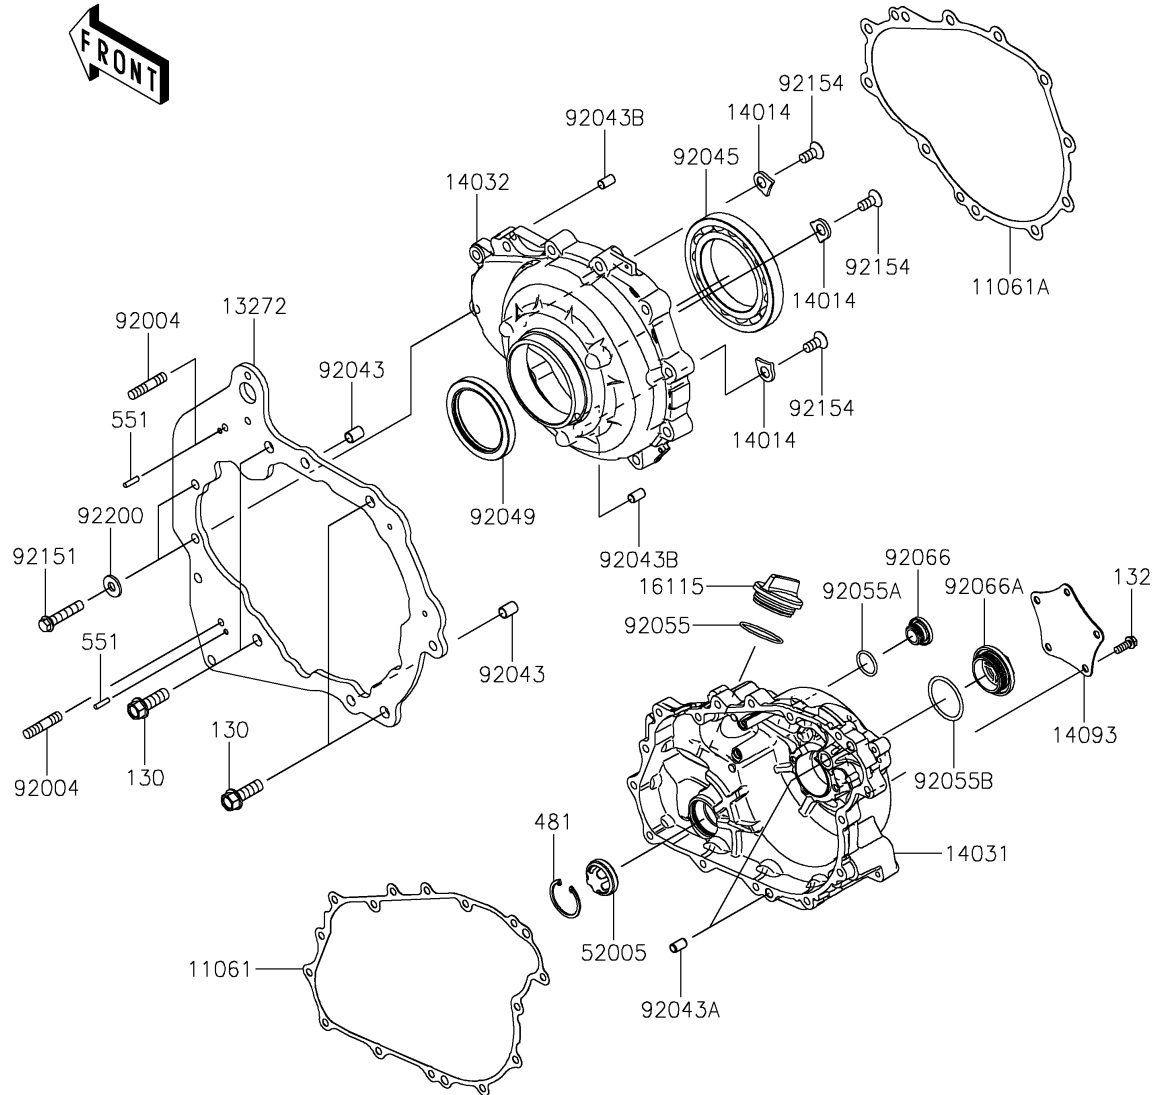

2021 TERYX KRX® 1000 PARTS DIAGRAM

Engine Cover(s)

E1431

2021 TERYX KRX® 1000 PARTS LIST

Engine Cover(s)

ITEM NAME	PART NUMBER	QUANTITY
-----------	-------------	----------