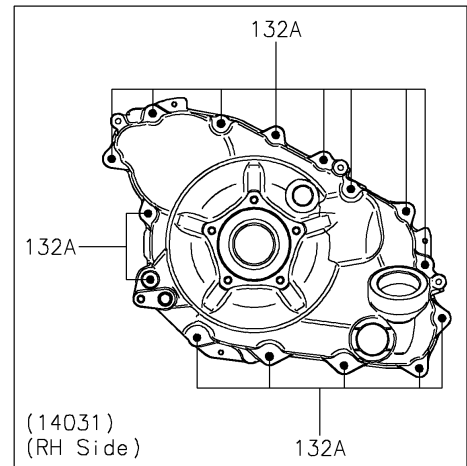

2021 TERYX KRX® 1000 PARTS DIAGRAM

Engine Cover(s)

E1431

2021 TERYX KRX® 1000 PARTS LIST

Engine Cover(s)

ITEM NAME	PART NUMBER	QUANTITY
-----------	-------------	----------