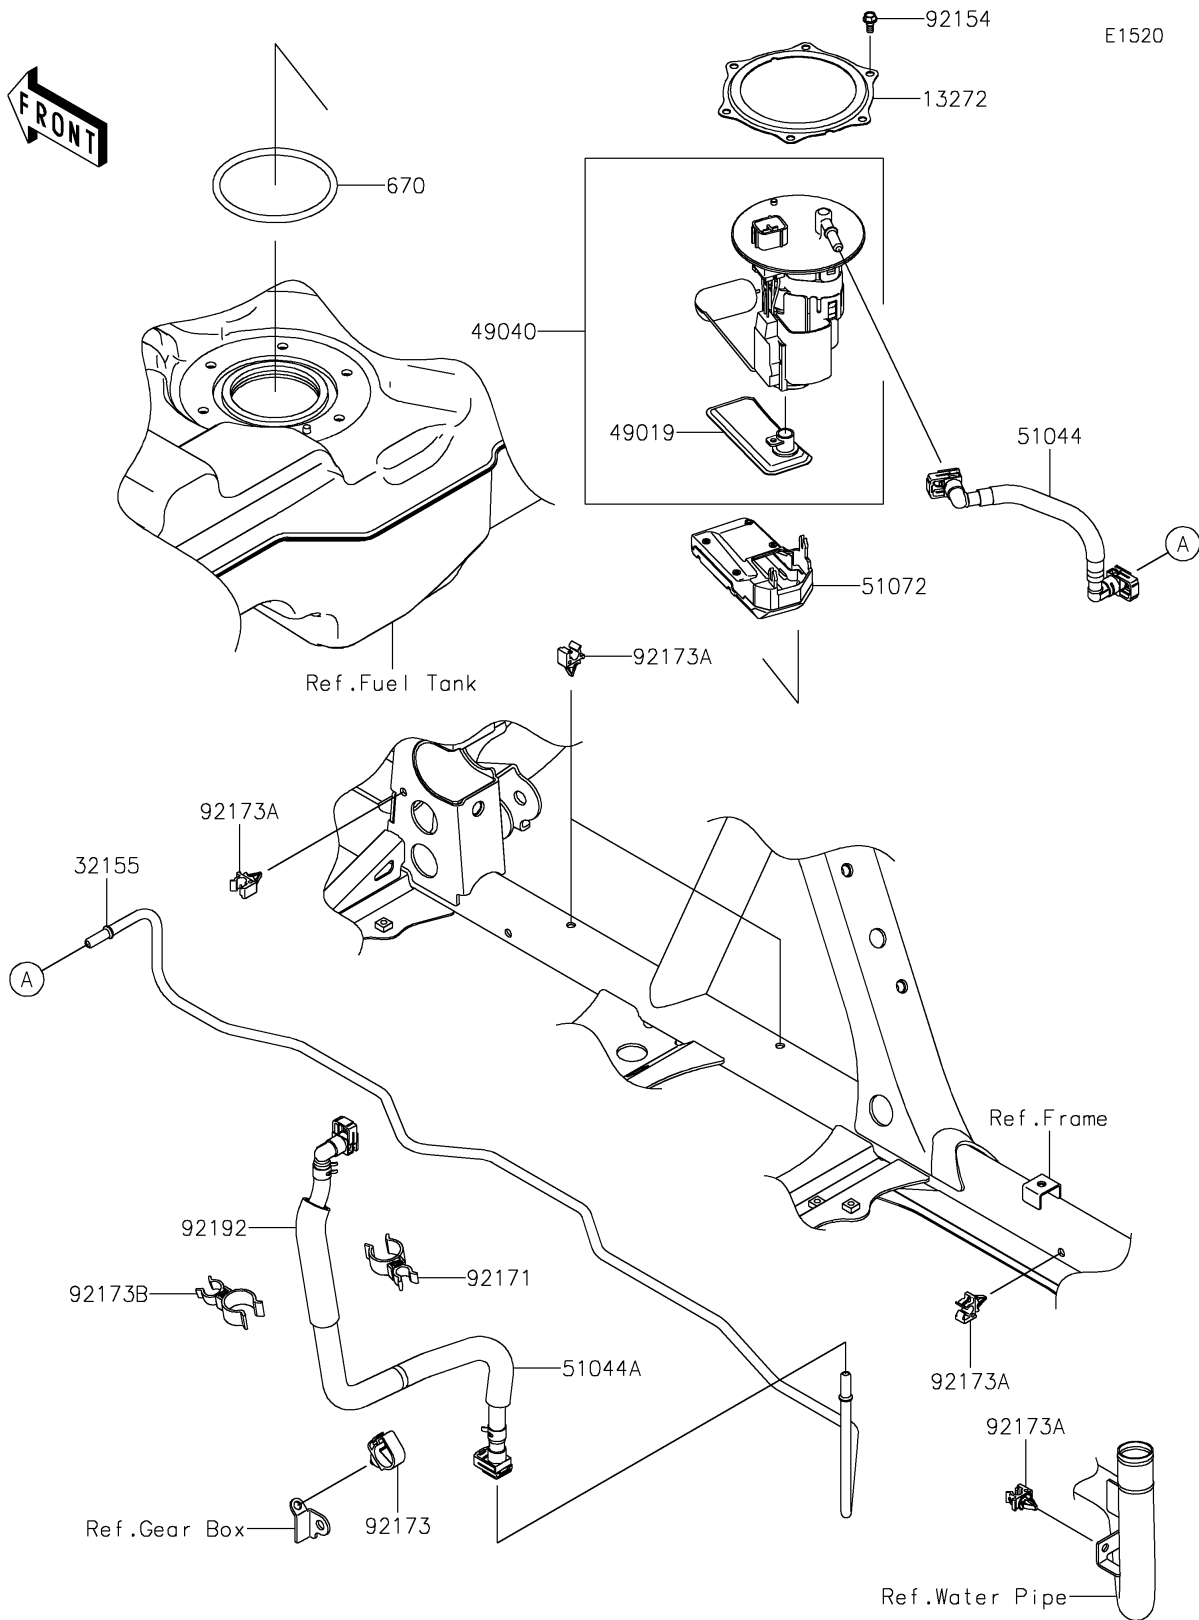

2021 TERYX KRX® 1000 PARTS DIAGRAM

Fuel Pump

2021 TERYX KRX® 1000 PARTS LIST

Fuel Pump

ITEM NAME	PART NUMBER	QUANTITY
PLATE (Ref # 13272)	13272-2500	1
PIPE,FUEL (Ref # 32155)	32155-3718	1
FILTER-FUEL (Ref # 49019)	49019-0034	1
PUMP-FUEL (Ref # 49040)	49040-0782	1
TUBE-ASSY,FUEL PUMP-PIPE (Ref # 51044)	51044-0905	1
TUBE-ASSY,PIPE-ENGINE (Ref # 51044A)	51044-0944	1
CHAMBER-FUEL (Ref # 51072)	51072-0007	1
BOLT,FUEL PUMP (Ref # 92154)	92154-1326	6
CLAMP (Ref # 92171)	92171-0762	1
CLAMP (Ref # 92173)	92173-0861	1
CLAMP,FUEL PIPE (Ref # 92173A)	92173-1213	5
CLAMP,CLIP (Ref # 92173B)	92173-2286	1
TUBE,CORRUGATED,19.5X23.8X120 (Ref # 92192)	92192-2335	1
O RING (Ref # 670)	670E5090	1