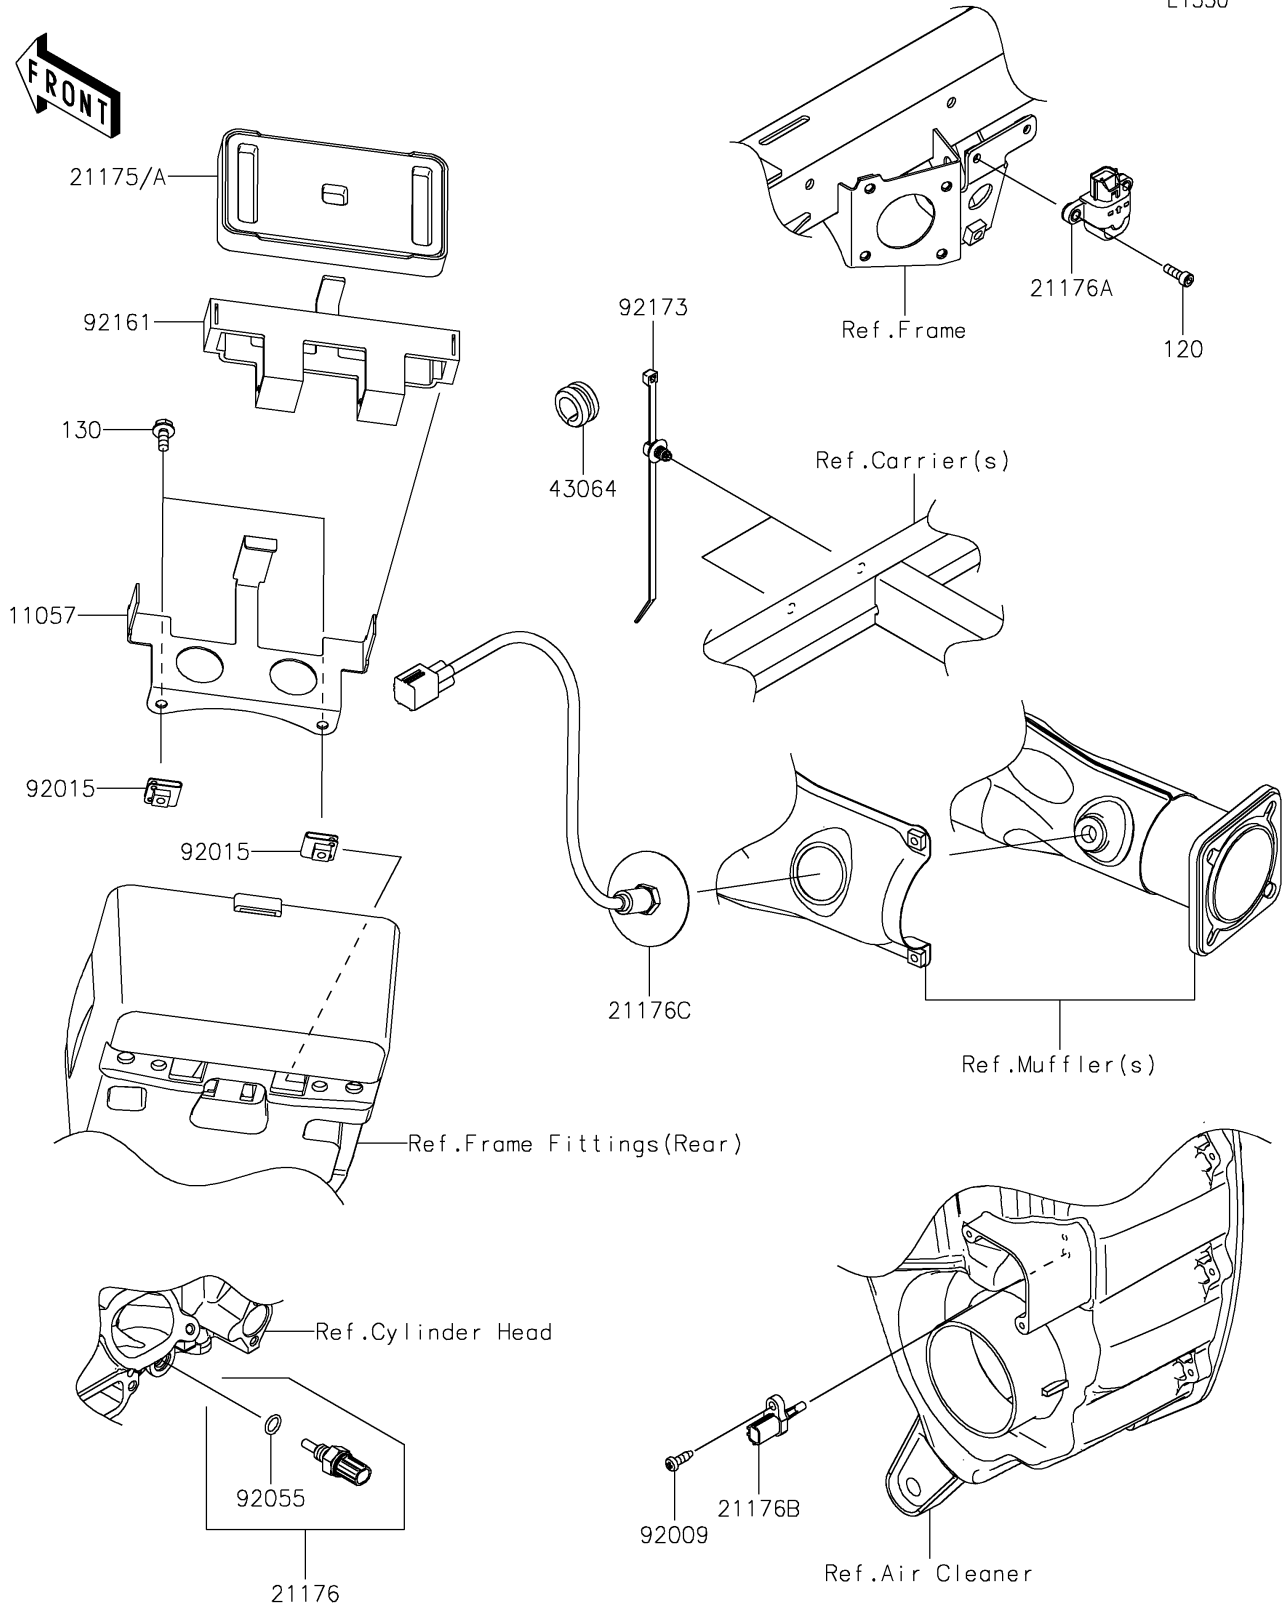

# 2021 TERYX KRX® 1000 PARTS DIAGRAM

## Fuel Injection

E1530

## 2021 TERYX KRX® 1000 PARTS LIST

### Fuel Injection

ITEM NAME	PART NUMBER	QUANTITY
BRACKET,ECU (Ref # 11057)	11057-2230	1
CONTROL UNIT-ELECTRONIC (Ref # 21175)	21175-1482	1
CONTROL UNIT-ELECTRONIC (Ref # 21175A)	21175-1483	1
SENSOR,WATER TEMP (Ref # 21176)	21176-0009	1
SENSOR,VEHICLE-DOWN (Ref # 21176A)	21176-0026	1
SENSOR,AIR TEMPERATURE (Ref # 21176B)	21176-0048	1
SENSOR,OXYGEN (Ref # 21176C)	21176-0900	1
GROMMET,HOSE CLAMP (Ref # 43064)	43064-007	2
SCREW,TAPPING,5X16 (Ref # 92009)	92009-1984	1
NUT,CLAMP,6MM (Ref # 92015)	92015-1678	2
RING-O,9.5X1.9 (Ref # 92055)	92055-0016	1
DAMPER,ECU (Ref # 92161)	92161-2183	1
CLAMP (Ref # 92173)	92173-2188	2
BOLT-SOCKET,5X16 (Ref # 120)	120CA0516	2
BOLT-FLANGED,6X14 (Ref # 130)	130CA0614	2