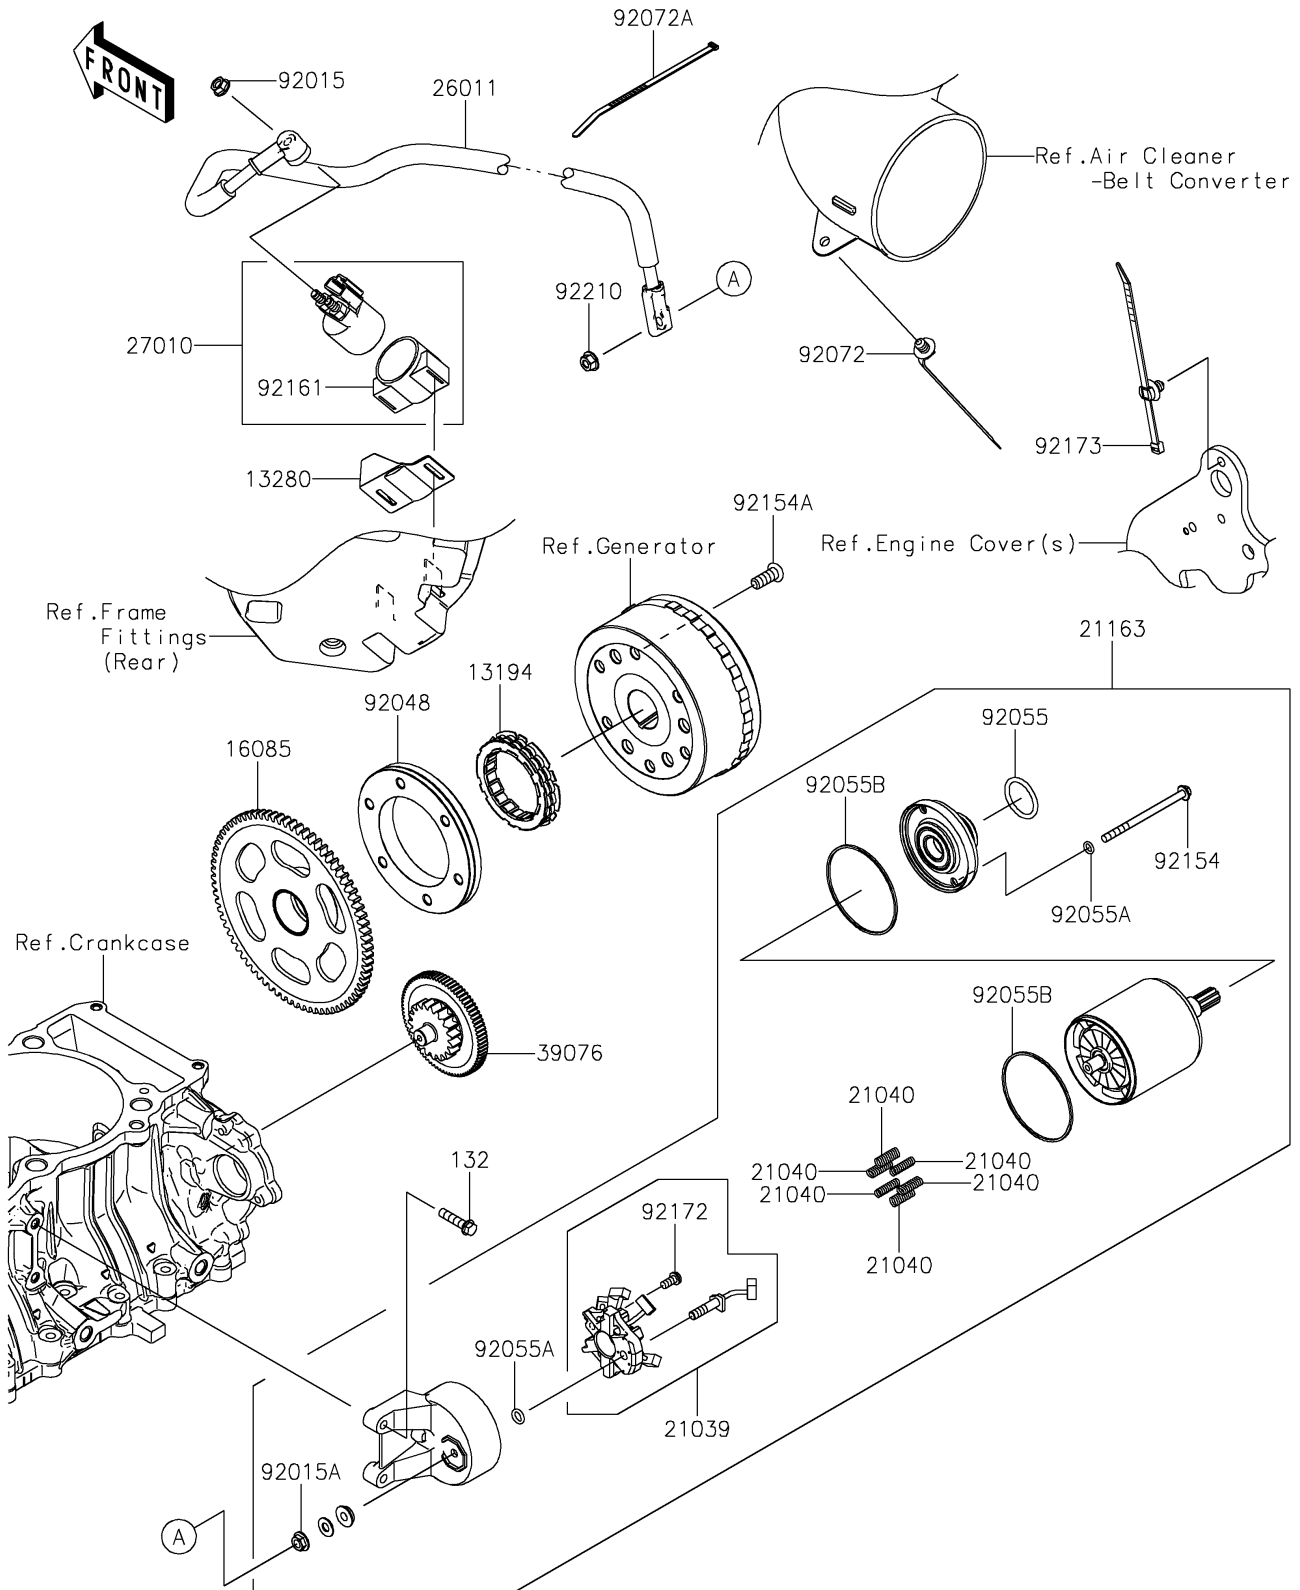

2021 TERYX KRX® 1000 PARTS DIAGRAM

Starter Motor

E1840

2021 TERYX KRX® 1000 PARTS LIST

Starter Motor

ITEM NAME	PART NUMBER	QUANTITY
CLUTCH-ONEWAY (Ref # 13194)	13194-0021	1
HOLDER,MAGNETIC SWITCH (Ref # 13280)	13280-0973	1
GEAR,76T (Ref # 16085)	16085-0691	1
BRUSH (Ref # 21039)	21039-0009	1
SPRING-BRUSH (Ref # 21040)	21040-0003	6
STARTER-ELECTRIC (Ref # 21163)	21163-0786	1
WIRE-LEAD (Ref # 26011)	26011-1914	1
SWITCH,MAGNETIC (Ref # 27010)	27010-0766	1
LIMITER (Ref # 39076)	39076-0039	1
NUT,FLANGED,6MM (Ref # 92015)	92015-1367	1
NUT,STARTER MOTOR (Ref # 92015A)	92015-1476	1
RACE (Ref # 92048)	92048-0041	1
RING-O (Ref # 92055)	92055-1276	1
RING-O,4.5X2.0 (Ref # 92055A)	92055-1370	3
RING-O,STARTER MOTOR (Ref # 92055B)	92055-1381	2
BAND,OS170-FT7(BLACK) (Ref # 92072)	92072-1414	1
BAND,L=292.1 (Ref # 92072A)	92072-3509	1
BOLT (Ref # 92154)	92154-0265	2
BOLT,TORX,8X20 (Ref # 92154A)	92154-0421	6
DAMPER,MAGNETIC SWITCH (Ref # 92161)	92161-1722	1
SCREW (Ref # 92172)	92172-0334	1
CLAMP (Ref # 92173)	92173-2188	1
NUT,6MM (Ref # 92210)	92210-0188	1
BOLT-FLANGED-SMALL,6X25 (Ref # 132)	132BA0625	2