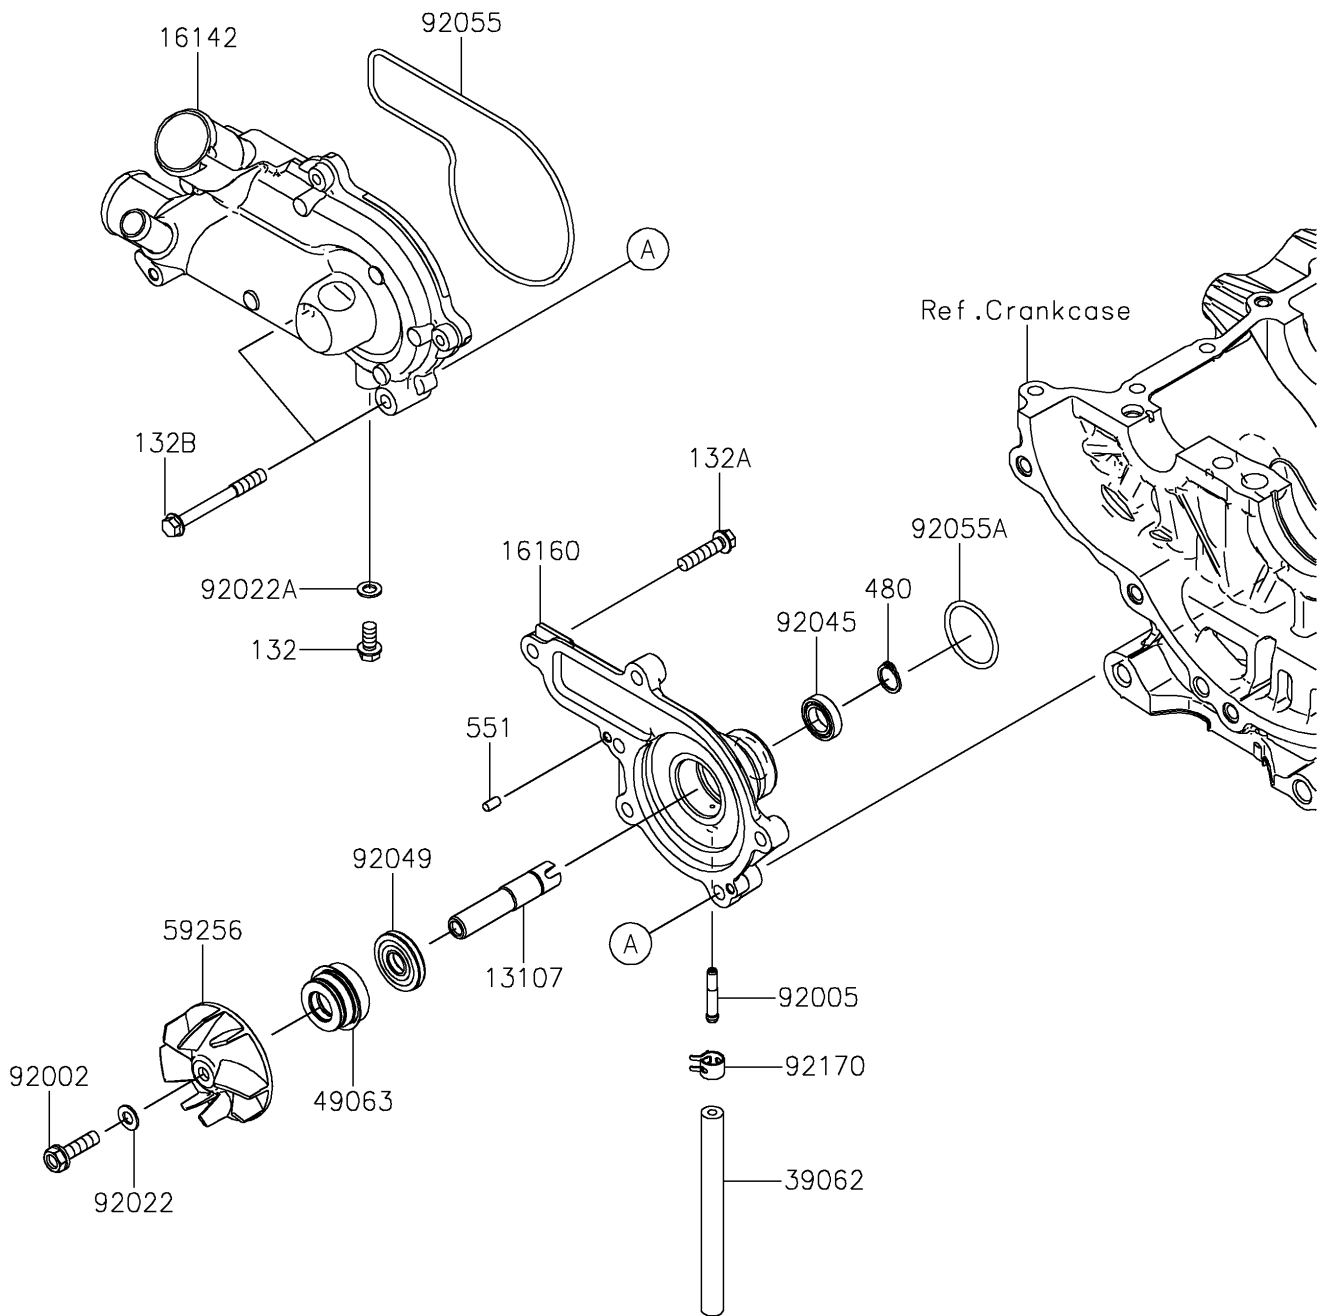

# 2021 TERYX KRX® 1000 PARTS DIAGRAM

Water Pump

E3031

# 2021 TERYX KRX® 1000 PARTS LIST

Water Pump

ITEM NAME	PART NUMBER	QUANTITY
-----------	-------------	----------