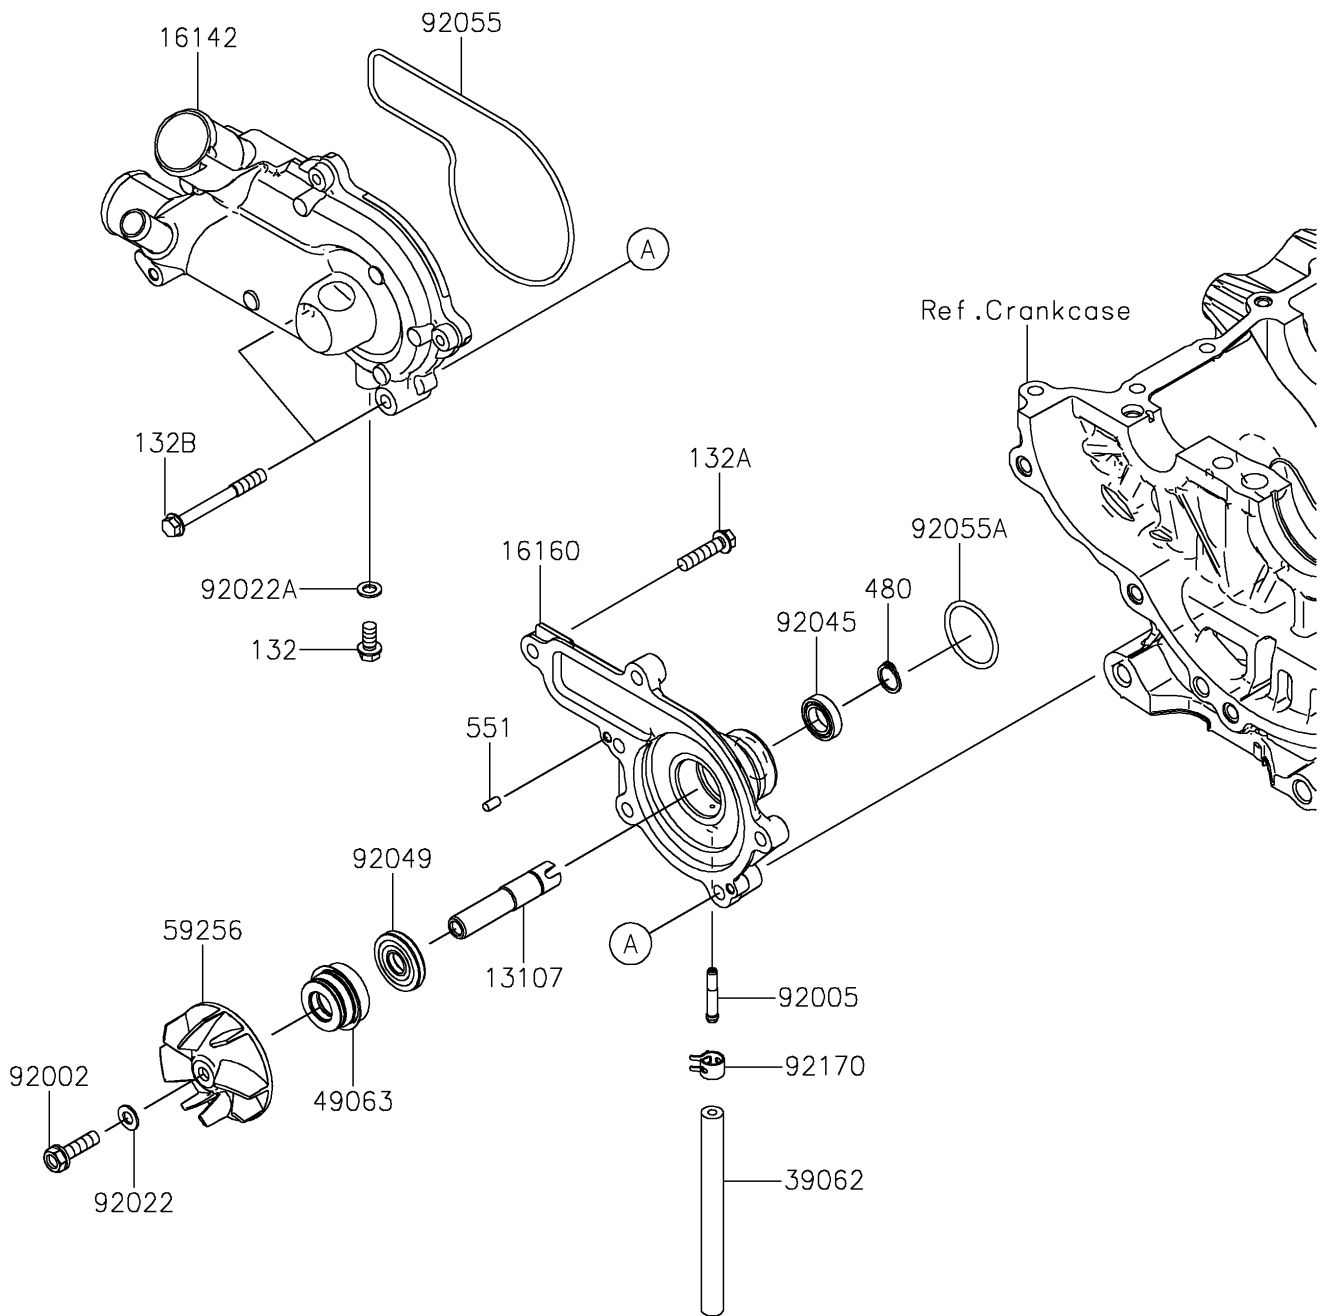

2021 TERYX KRX® 1000 PARTS DIAGRAM

Water Pump

E3031

2021 TERYX KRX® 1000 PARTS LIST

Water Pump

ITEM NAME	PART NUMBER	QUANTITY
SHAFT,WATER PUMP BODY (Ref # 13107)	13107-0894	1
COVER-PUMP,WATER (Ref # 16142)	16142-0756	1
BODY,WATER PUMP (Ref # 16160)	16160-0804	1
HOSE-COOLING,4X10X110 (Ref # 39062)	39062-0847	1
SEAL-MECHANICAL,WATER (Ref # 49063)	49063-1055	1
IMPELLER (Ref # 59256)	59256-0017	1
BOLT,6X22 (Ref # 92002)	92002-1154	1
FITTING (Ref # 92005)	92005-1264	1
WASHER,6.1X12X1 (Ref # 92022)	92022-077	1
WASHER,6.2X11X1 (Ref # 92022A)	92022-304	1
BEARING-BALL,6801P (Ref # 92045)	92045-0918	1
SEAL-OIL (Ref # 92049)	92049-0778	1
RING-O,WATER PUMP COVER (Ref # 92055)	92055-0921	1
RING-O,28.7X2.4 (Ref # 92055A)	92055-0922	1
CLAMP (Ref # 92170)	92170-1493	1
BOLT-FLANGED-SMALL,6X12 (Ref # 132)	132BA0612	1
BOLT-FLANGED-SMALL,6X25 (Ref # 132A)	132BA0625	4
BOLT-FLANGED-SMALL,6X55 (Ref # 132B)	132BA0655	2
CIRCLIP-TYPE-C,12MM (Ref # 480)	480J1200	1
PIN-DOWEL,4X8 (Ref # 551)	551A0408	2