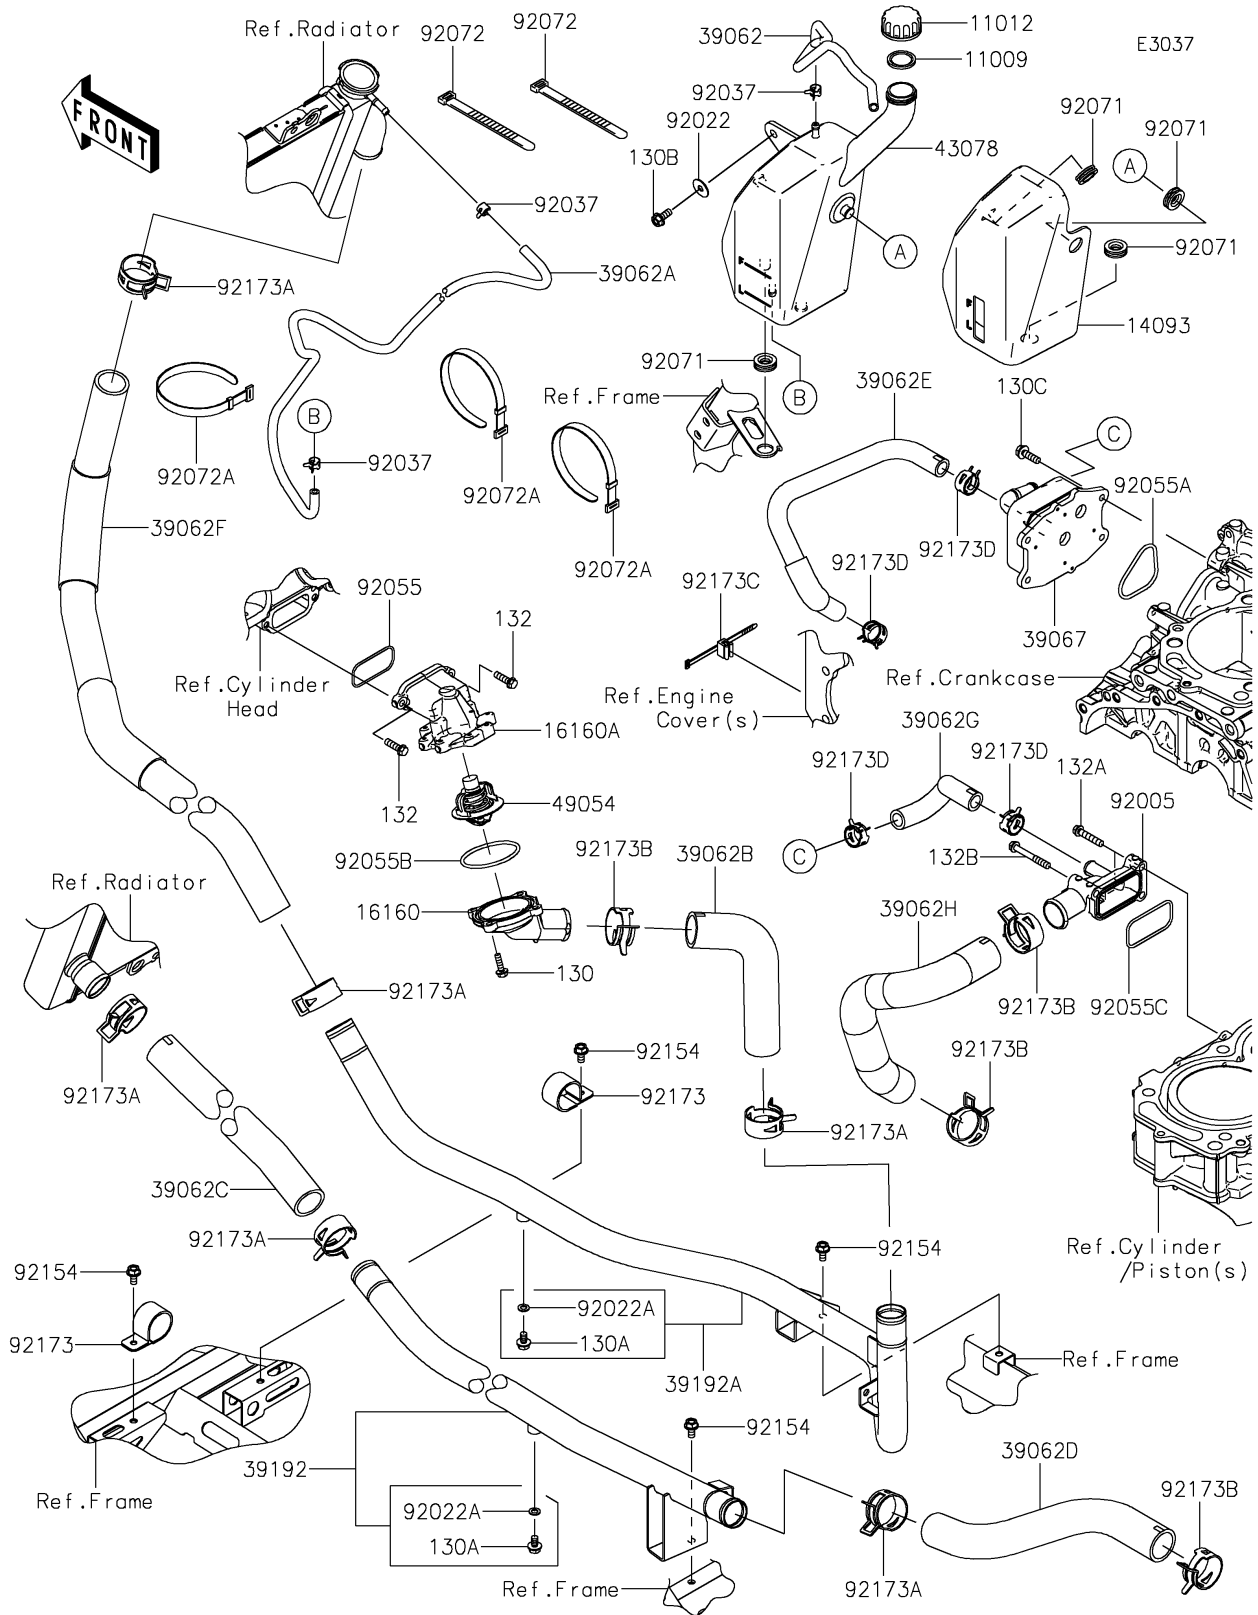

2021 TERYX KRX® 1000 PARTS DIAGRAM

Water Pipe