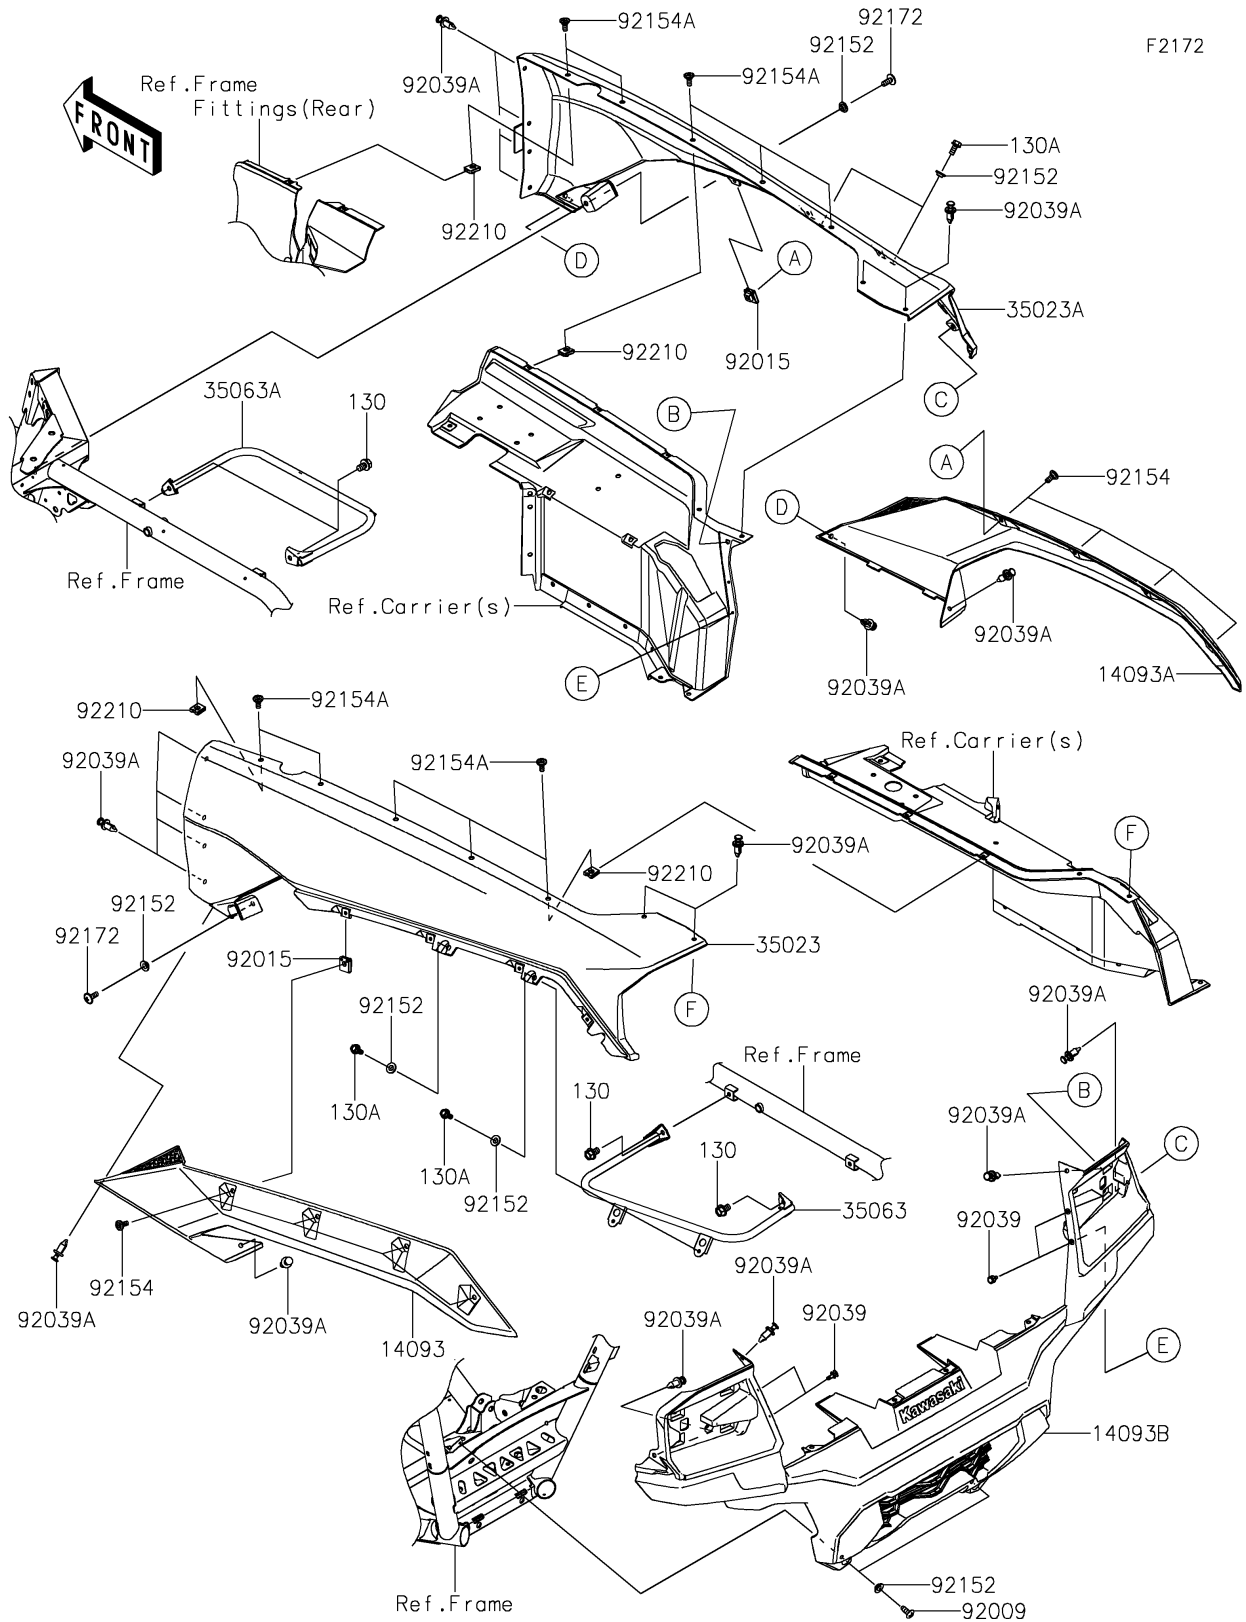

# 2021 TERYX KRX® 1000 PARTS DIAGRAM

## Rear Fender(s)

## 2021 TERYX KRX® 1000 PARTS LIST

### Rear Fender(s)

ITEM NAME	PART NUMBER	QUANTITY
COVER,FLAP,LH (Ref # 14093)	14093-0796	1
COVER,FLAP,RH (Ref # 14093A)	14093-0797	1
COVER,TAIL (Ref # 14093B)	14093-0798	1
FENDER-REAR,LH,M.O.BLACK (Ref # 35023)	35023-0453-66E	1
FENDER-REAR,RH,M.O.BLACK (Ref # 35023A)	35023-0454-66E	1
STAY,LH (Ref # 35063)	35063-1462	1
STAY,RH (Ref # 35063A)	35063-1463	1
SCREW,TAPPING,6X16 (Ref # 92009)	92009-1166	2
NUT,CLAMP,6MM (Ref # 92015)	92015-1678	8
RIVET (Ref # 92039)	92039-0046	4
RIVET (Ref # 92039A)	92039-0776	20
COLLAR,6.3X9.5X4.1 (Ref # 92152)	92152-1571	8
BOLT (Ref # 92154)	92154-2474	8
BOLT (Ref # 92154A)	92154-3957	10
SCREW,6X16 (Ref # 92172)	92172-0236	2
NUT (Ref # 92210)	92210-1125	10
BOLT-FLANGED,8X12 (Ref # 130)	130BA0812	4
BOLT-FLANGED,6X14 (Ref # 130A)	130CA0614	4