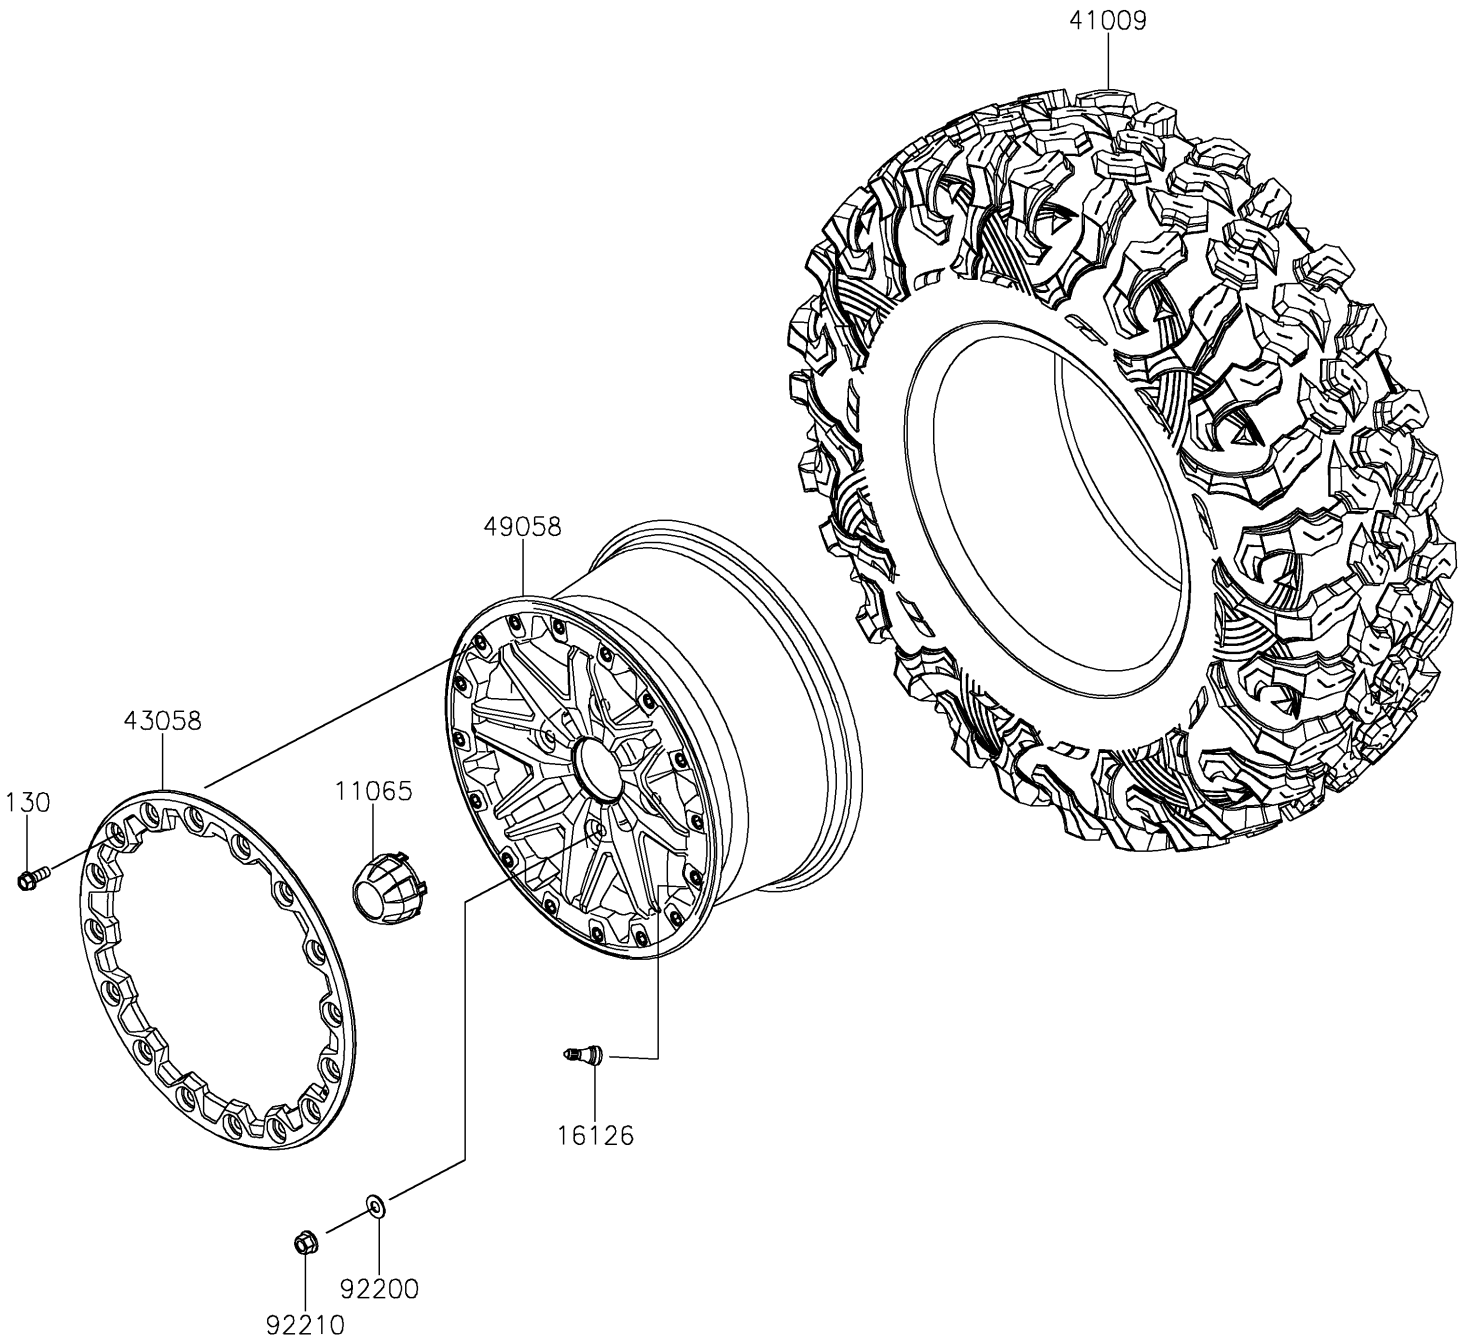

2021 TERYX KRX® 1000 SPECIAL EDITION PARTS DIAGRAM

Wheels/Tires

F2210

2021 TERYX KRX® 1000 SPECIAL EDITION PARTS LIST

Wheels/Tires

ITEM NAME	PART NUMBER	QUANTITY
CAP,WHEEL (Ref # 11065)	11065-1341	4
VALVE (Ref # 16126)	16126-4001	4
TIRE,31X10.00R15 ML1 (Ref # 41009)	41009-0817	4
RING,BEADLOCK,M.SILVER (Ref # 43058)	43058-0706-66K	4
WHEEL,F.S.BLACK (Ref # 49058)	49058-0706-397	4
WASHER,12.1X25X1.6 (Ref # 92200)	92200-0455	16
NUT,12MM (Ref # 92210)	92210-0603	16
BOLT-FLANGED (Ref # 130)	130CA1025	64