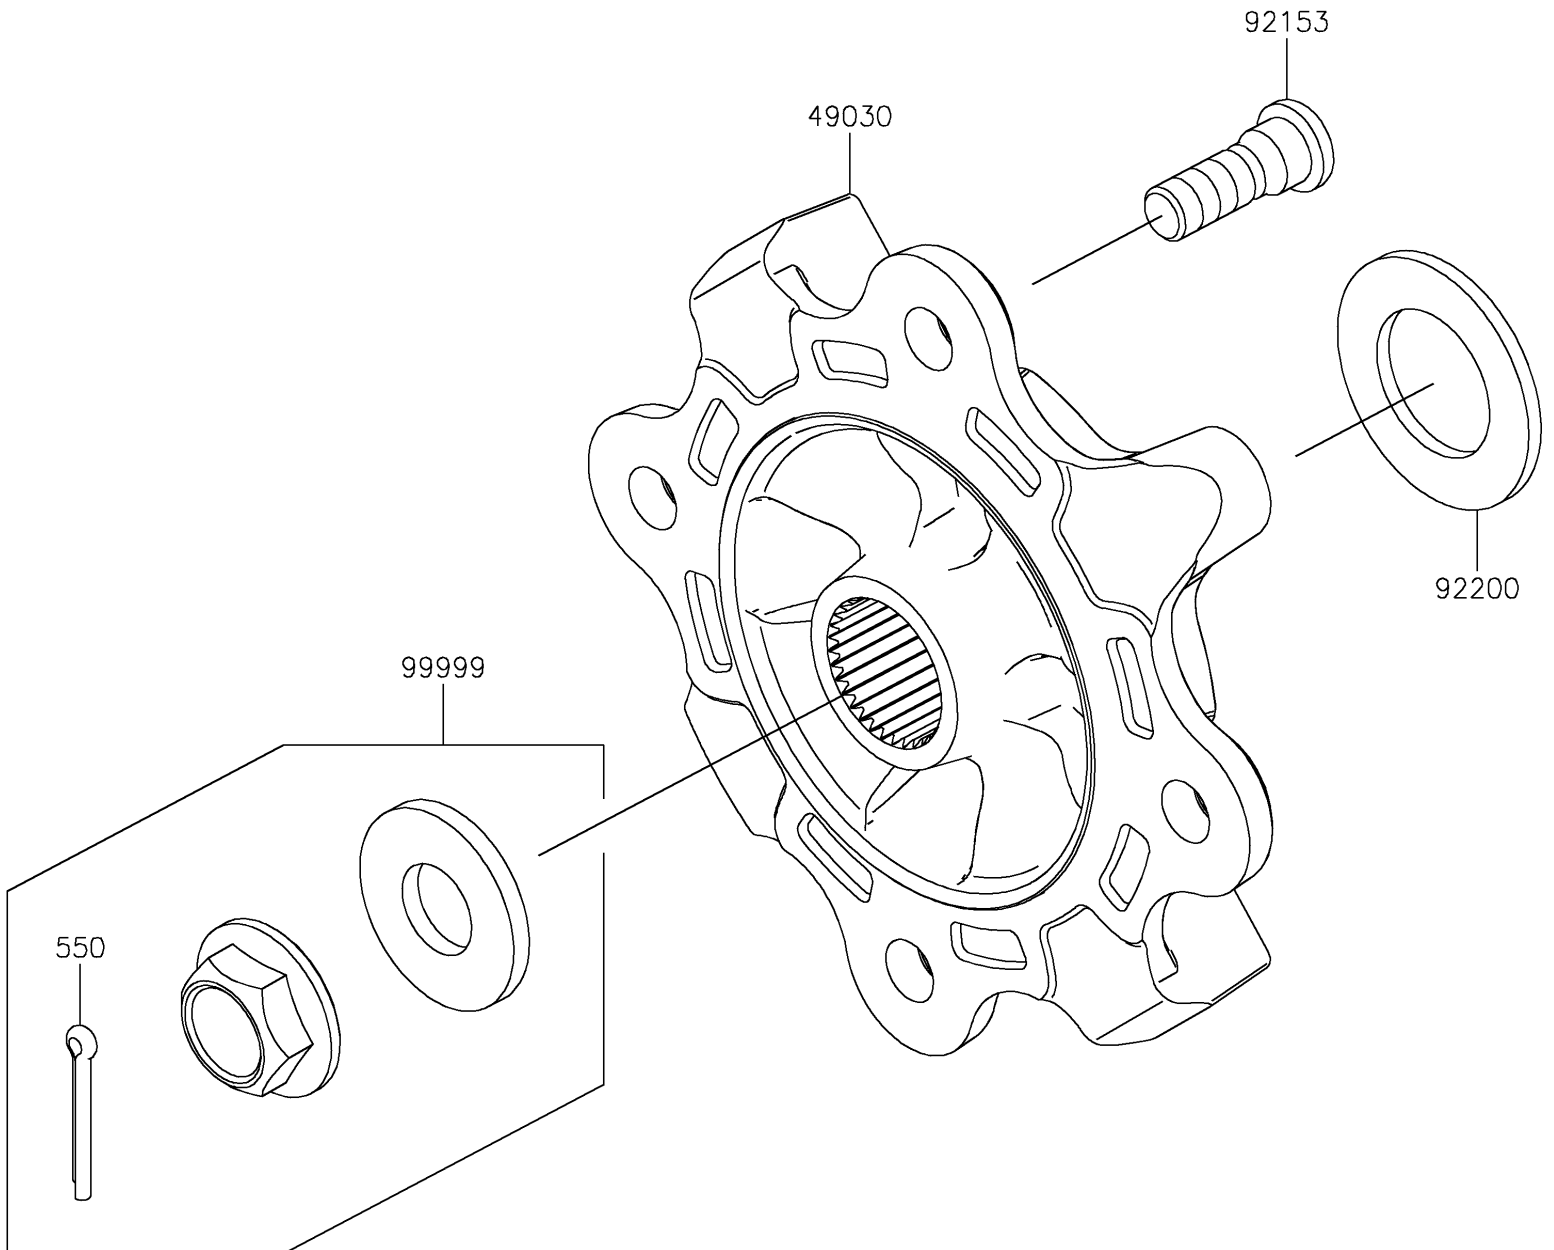

2021 TERYX KRX® 1000 PARTS DIAGRAM

Front Hubs/Brakes

F2230

2021 TERYX KRX® 1000 PARTS LIST

Front Hubs/Brakes

ITEM NAME	PART NUMBER	QUANTITY
HUB,FR (Ref # 49030)	49030-0566	2
BOLT,12MM (Ref # 92153)	92153-1915	8
WASHER,33X56X3.5 (Ref # 92200)	92200-2332	2
KIT,FR AXLE NUT (Ref # 99999)	99999-0725	1
PIN-COTTER,4.0X30 (Ref # 550)	550AA4030	1