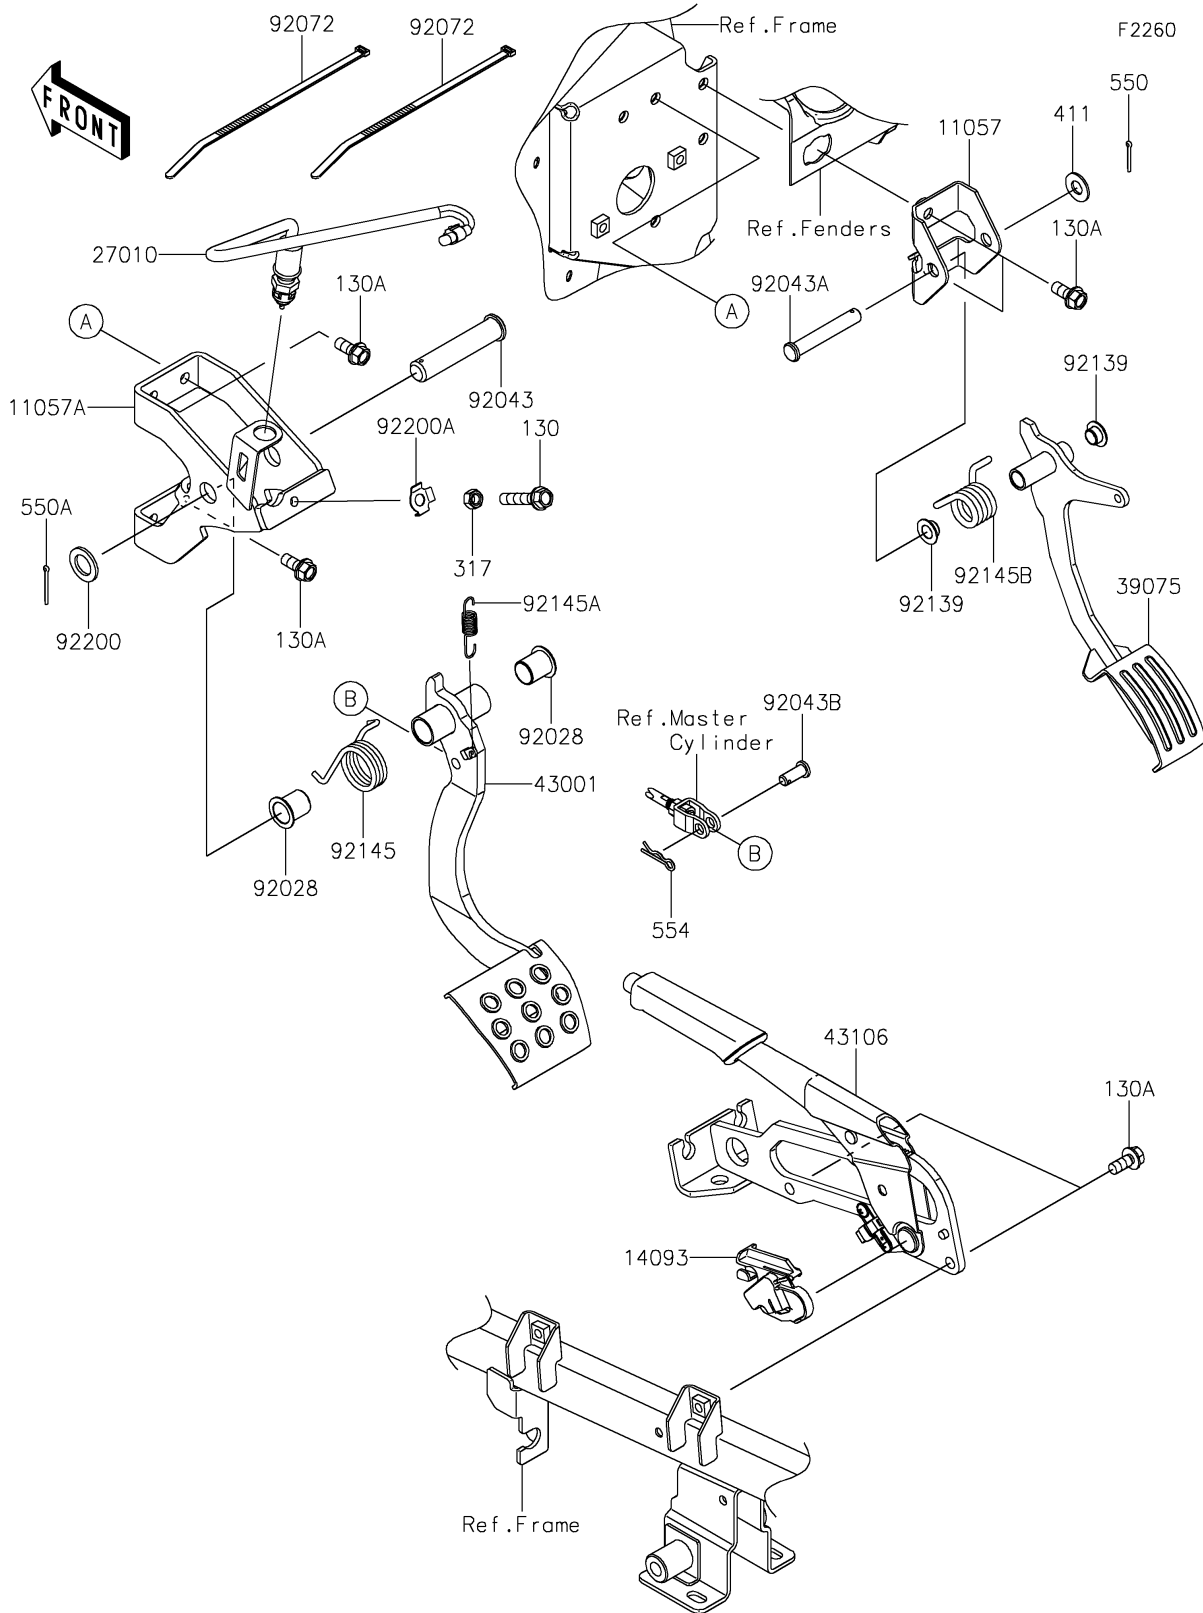

# 2021 TERYX KRX® 1000 PARTS DIAGRAM

## Brake Pedal/Throttle Lever

## 2021 TERYX KRX® 1000 PARTS LIST

### Brake Pedal/Throttle Lever

ITEM NAME	PART NUMBER	QUANTITY
BRACKET,THROTTLE PEDAL (Ref # 11057)	11057-2098	1
BRACKET,BRAKE PEDAL (Ref # 11057A)	11057-2099	1
COVER,SWITCH (Ref # 14093)	14093-1021	1
SWITCH,BRAKE (Ref # 27010)	27010-0724	1
LEVER-THROTTLE (Ref # 39075)	39075-0027	1
LEVER-BRAKE (Ref # 43001)	43001-0767	1
LEVER-ASSY-PARKING BRAKE (Ref # 43106)	43106-0008	1
BUSHING (Ref # 92028)	92028-1571	2
PIN,16X78 (Ref # 92043)	92043-0917	1
PIN (Ref # 92043A)	92043-0996	1
PIN (Ref # 92043B)	92043-1039	1
BAND,L=292.1 (Ref # 92072)	92072-3509	2
BUSHING (Ref # 92139)	92139-0230	2
SPRING (Ref # 92145)	92145-1849	1
SPRING (Ref # 92145A)	92145-1884	1
SPRING (Ref # 92145B)	92145-1909	1
WASHER,16X26X2.3 (Ref # 92200)	92200-0043	1
WASHER,8.5X17X0.8 (Ref # 92200A)	92200-0993	1
BOLT-FLANGED,8X40 (Ref # 130)	130BA0840	1
BOLT-FLANGED,8X18 (Ref # 130A)	130CA0818	7
NUT-HEX-SMALL,8MM (Ref # 317)	317BA0800	1
WASHER-PLAIN,10MM (Ref # 411)	411AA1000	1
PIN-COTTER,2.5X18 (Ref # 550)	550AA2518	1
PIN-COTTER,2.5X25 (Ref # 550A)	550AA2525	1
PIN-SNAP,10MM (Ref # 554)	554DA1000	1