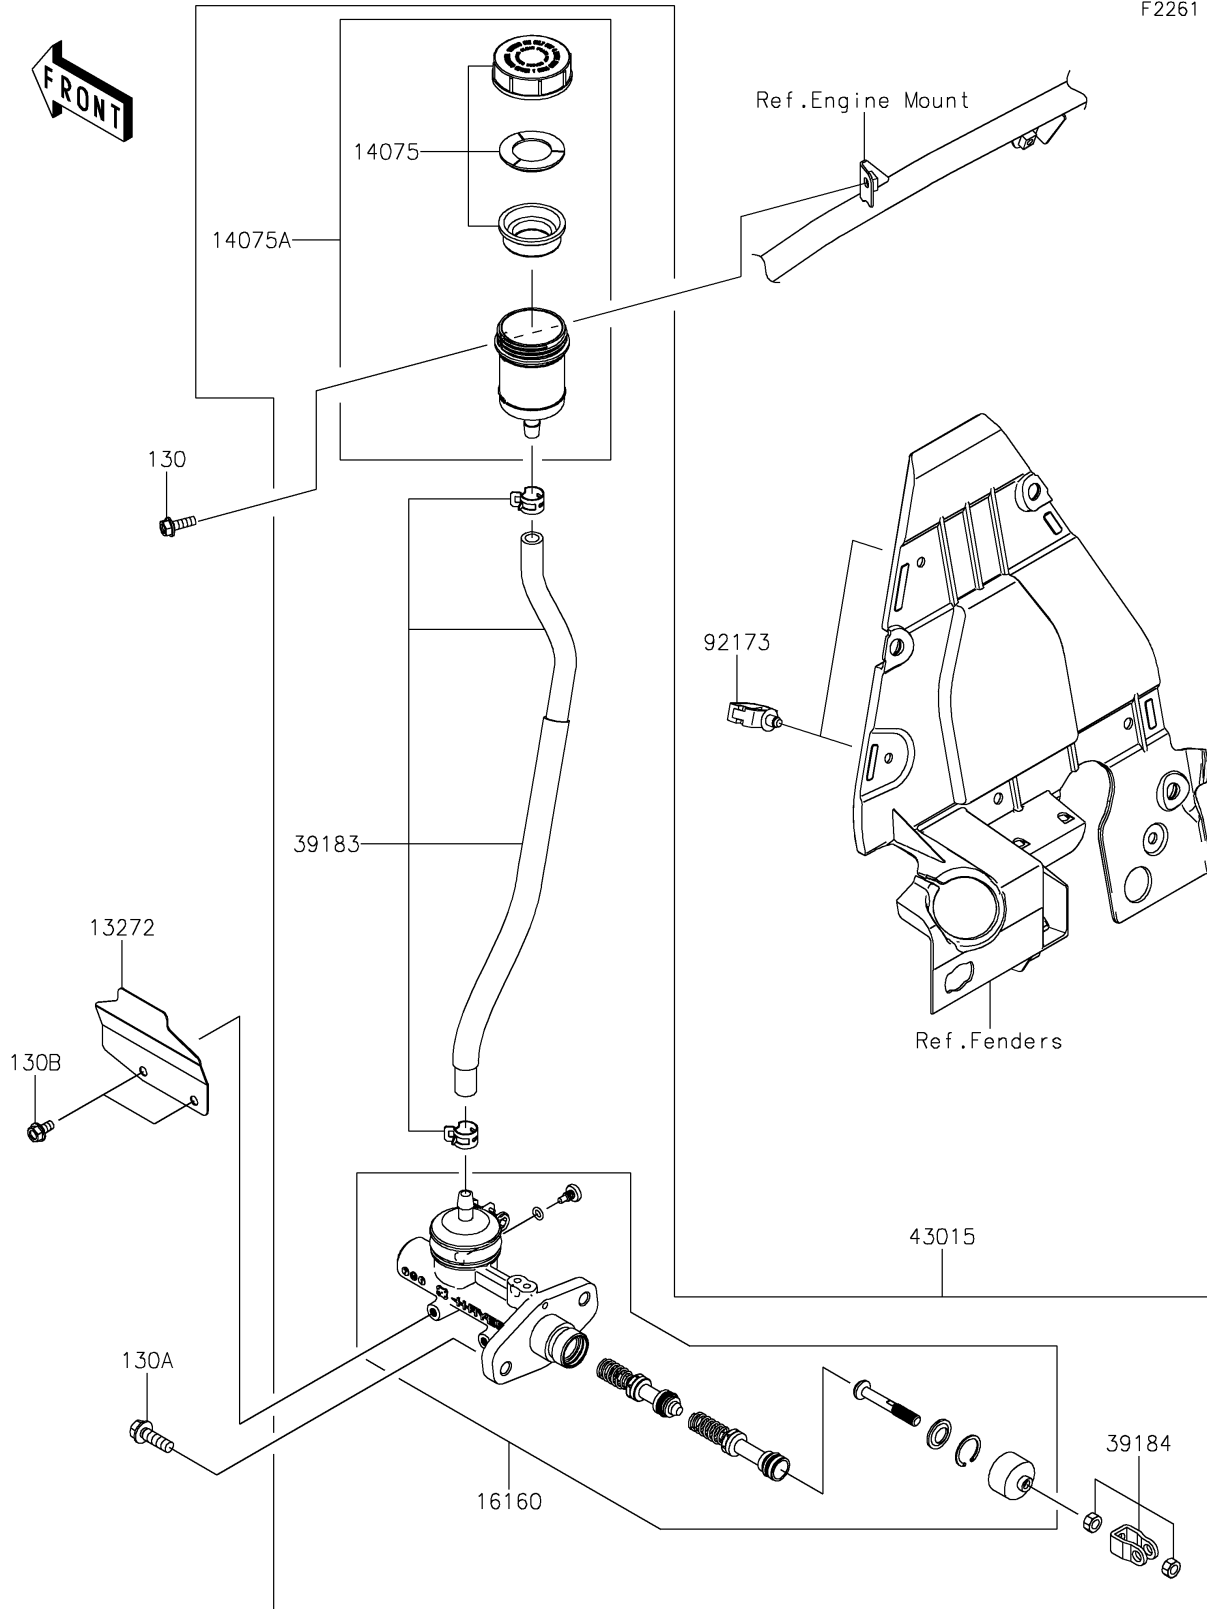

2021 TERYX KRX® 1000 SPECIAL EDITION PARTS DIAGRAM

Master Cylinder

F2261

2021 TERYX KRX® 1000 SPECIAL EDITION PARTS LIST

Master Cylinder

ITEM NAME	PART NUMBER	QUANTITY
PLATE,MASTER CYLINDER (Ref # 13272)	13272-2632	1
CAP-ASSY (Ref # 14075)	14075-0038	1
CAP-ASSY,RESERVOIR (Ref # 14075A)	14075-0712	1
BODY,MASTER CYLINDER (Ref # 16160)	16160-0832	1
BAND-ASSY,RESERVOIR HOSE (Ref # 39183)	39183-0008	1
BRACKET-ASSY (Ref # 39184)	39184-0031	1
CYLINDER-ASSY-MASTER (Ref # 43015)	43015-0753	1
CLAMP (Ref # 92173)	92173-0861	2
BOLT-FLANGED,6X18 (Ref # 130)	130BA0618	1
BOLT-FLANGED,8X25 (Ref # 130A)	130BA0825	2
BOLT-FLANGED,6X12 (Ref # 130B)	130CA0612	2