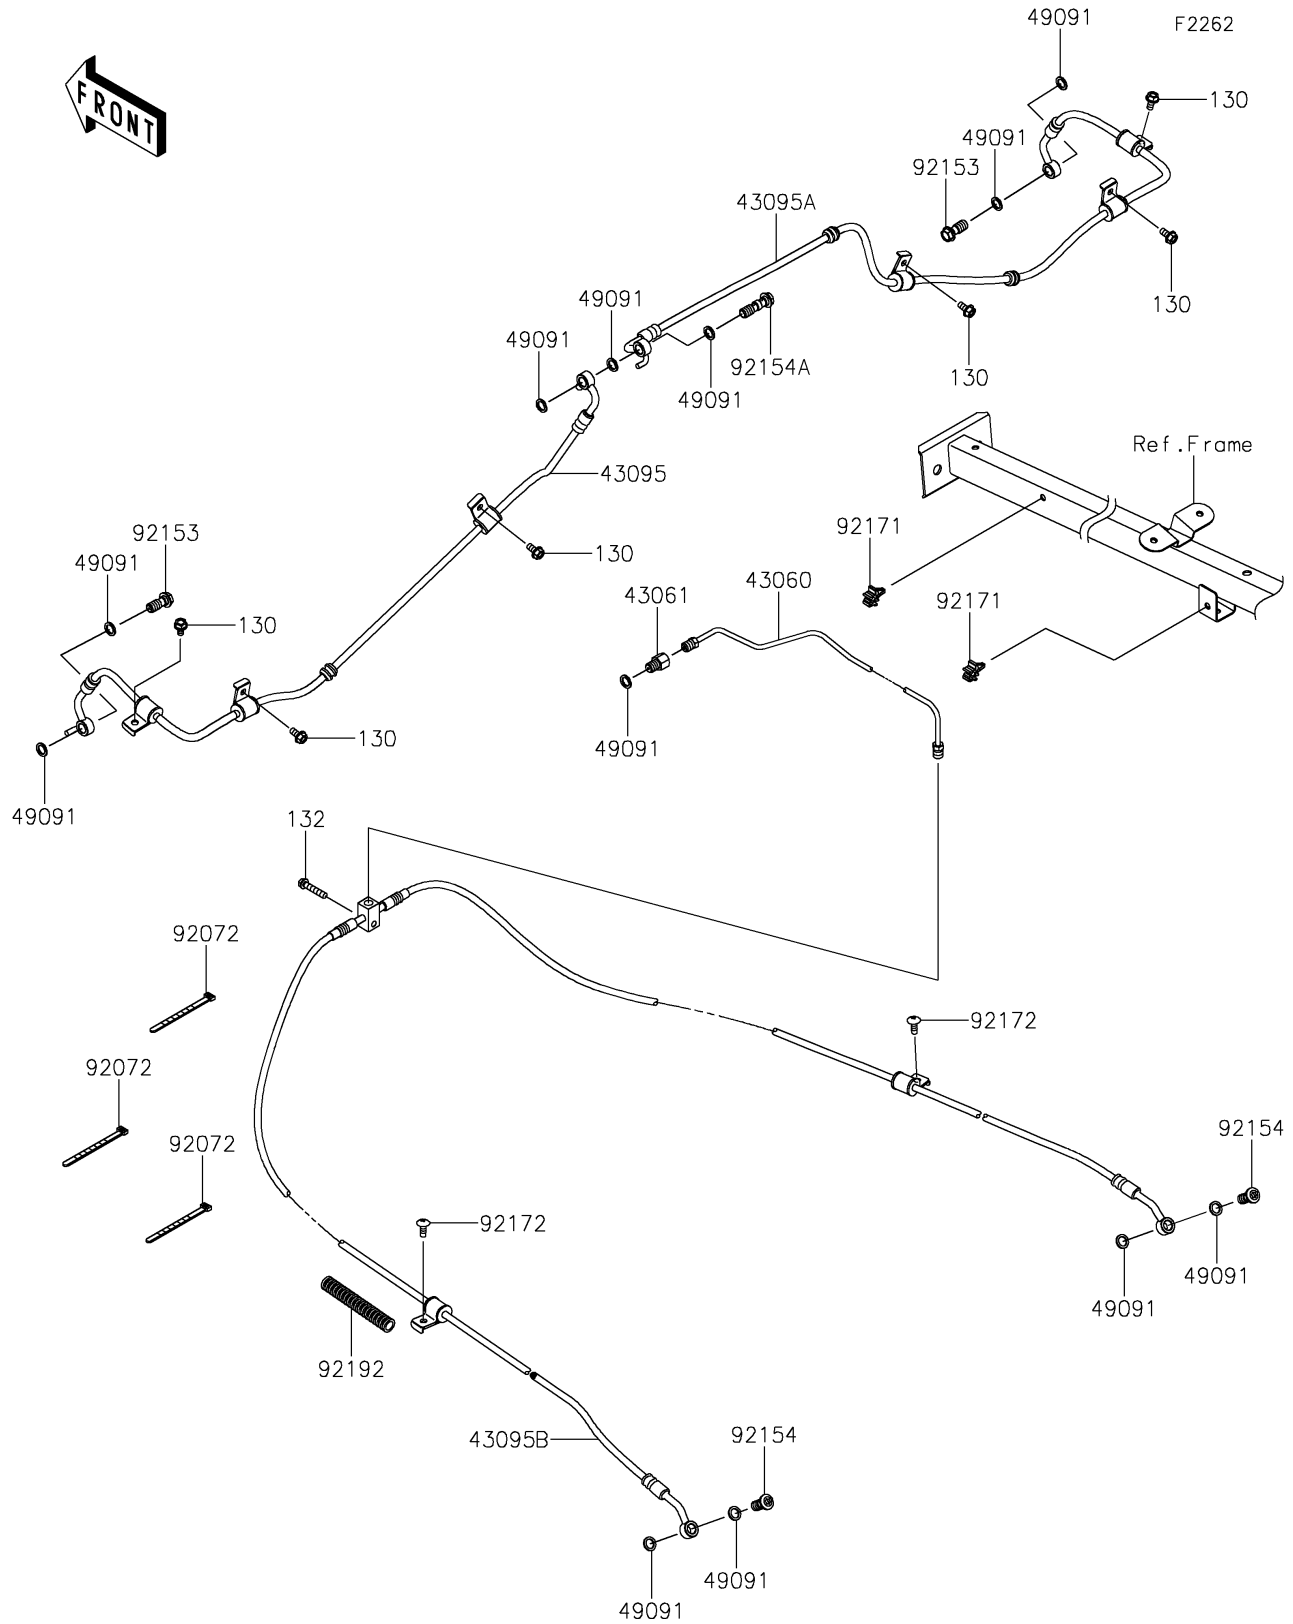

2021 TERYX KRX® 1000 PARTS DIAGRAM

Brake Piping

2021 TERYX KRX® 1000 PARTS LIST

Brake Piping

ITEM NAME	PART NUMBER	QUANTITY
PIPE-BRAKE (Ref # 43060)	43060-0339	1
JOINT-BRAKE,M/C (Ref # 43061)	43061-0302	1
HOSE-BRAKE,FR,LH (Ref # 43095)	43095-1637	1
HOSE-BRAKE,FR,RH (Ref # 43095A)	43095-1638	1
HOSE-BRAKE,RR (Ref # 43095B)	43095-1746	1
WASHER-SEAL,10.1X14.5X1.5 (Ref # 49091)	49091-0001	12
BAND,L=123 (Ref # 92072)	92072-030	6
BOLT,OIL,L=23 (Ref # 92153)	92153-1419	2
BOLT,HEXALOBULAR,10X21 (Ref # 92154)	92154-1328	2
BOLT,OIL,10X34.5 (Ref # 92154A)	92154-1398	1
CLAMP (Ref # 92171)	92171-0805	2
SCREW,TAPPING,6X16 (Ref # 92172)	92172-0739	2
TUBE,CORRUGATED,L=100 (Ref # 92192)	92192-3809	1
BOLT-FLANGED,6X12 (Ref # 130)	130CA0612	6
BOLT-FLANGED-SMALL,6X30 (Ref # 132)	132BA0630	1