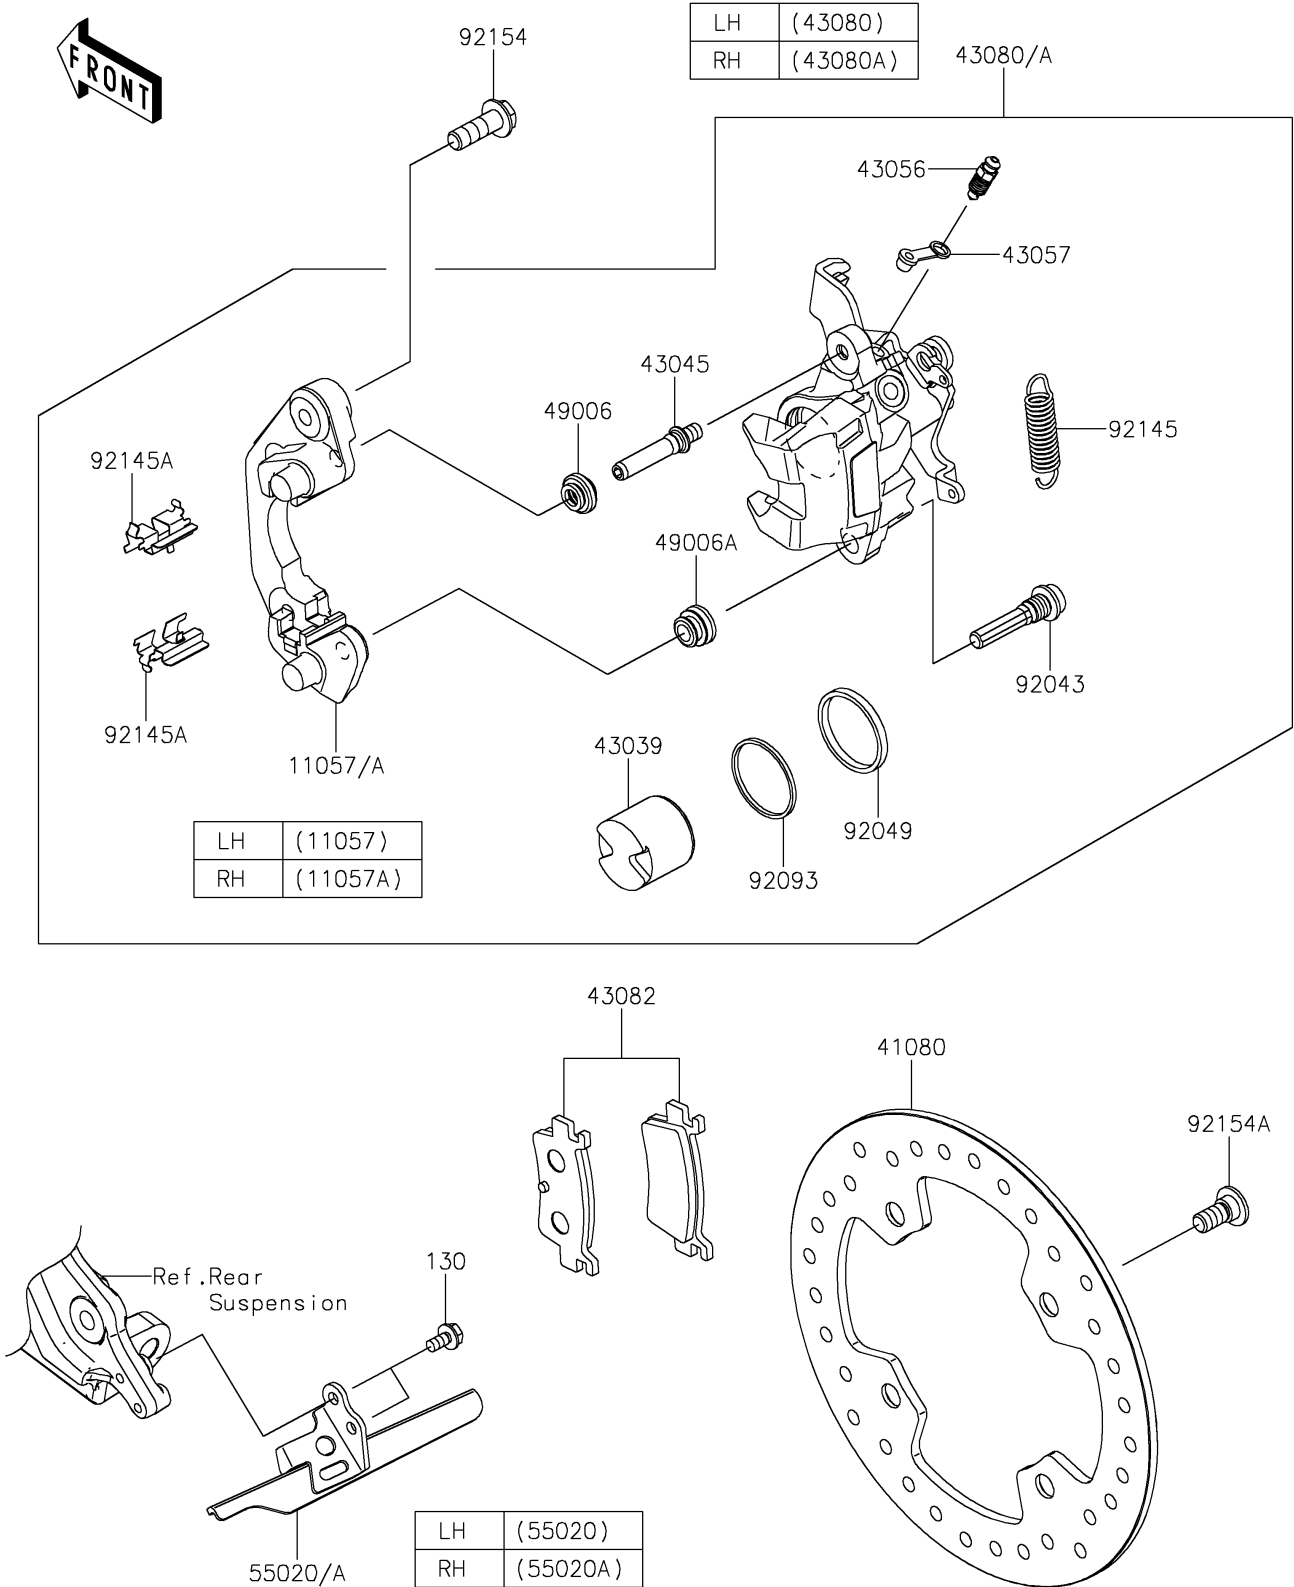

2021 TERYX KRX® 1000 PARTS DIAGRAM

Rear Brake

F2294

2021 TERYX KRX® 1000 PARTS LIST

Rear Brake

ITEM NAME	PART NUMBER	QUANTITY
-----------	-------------	----------