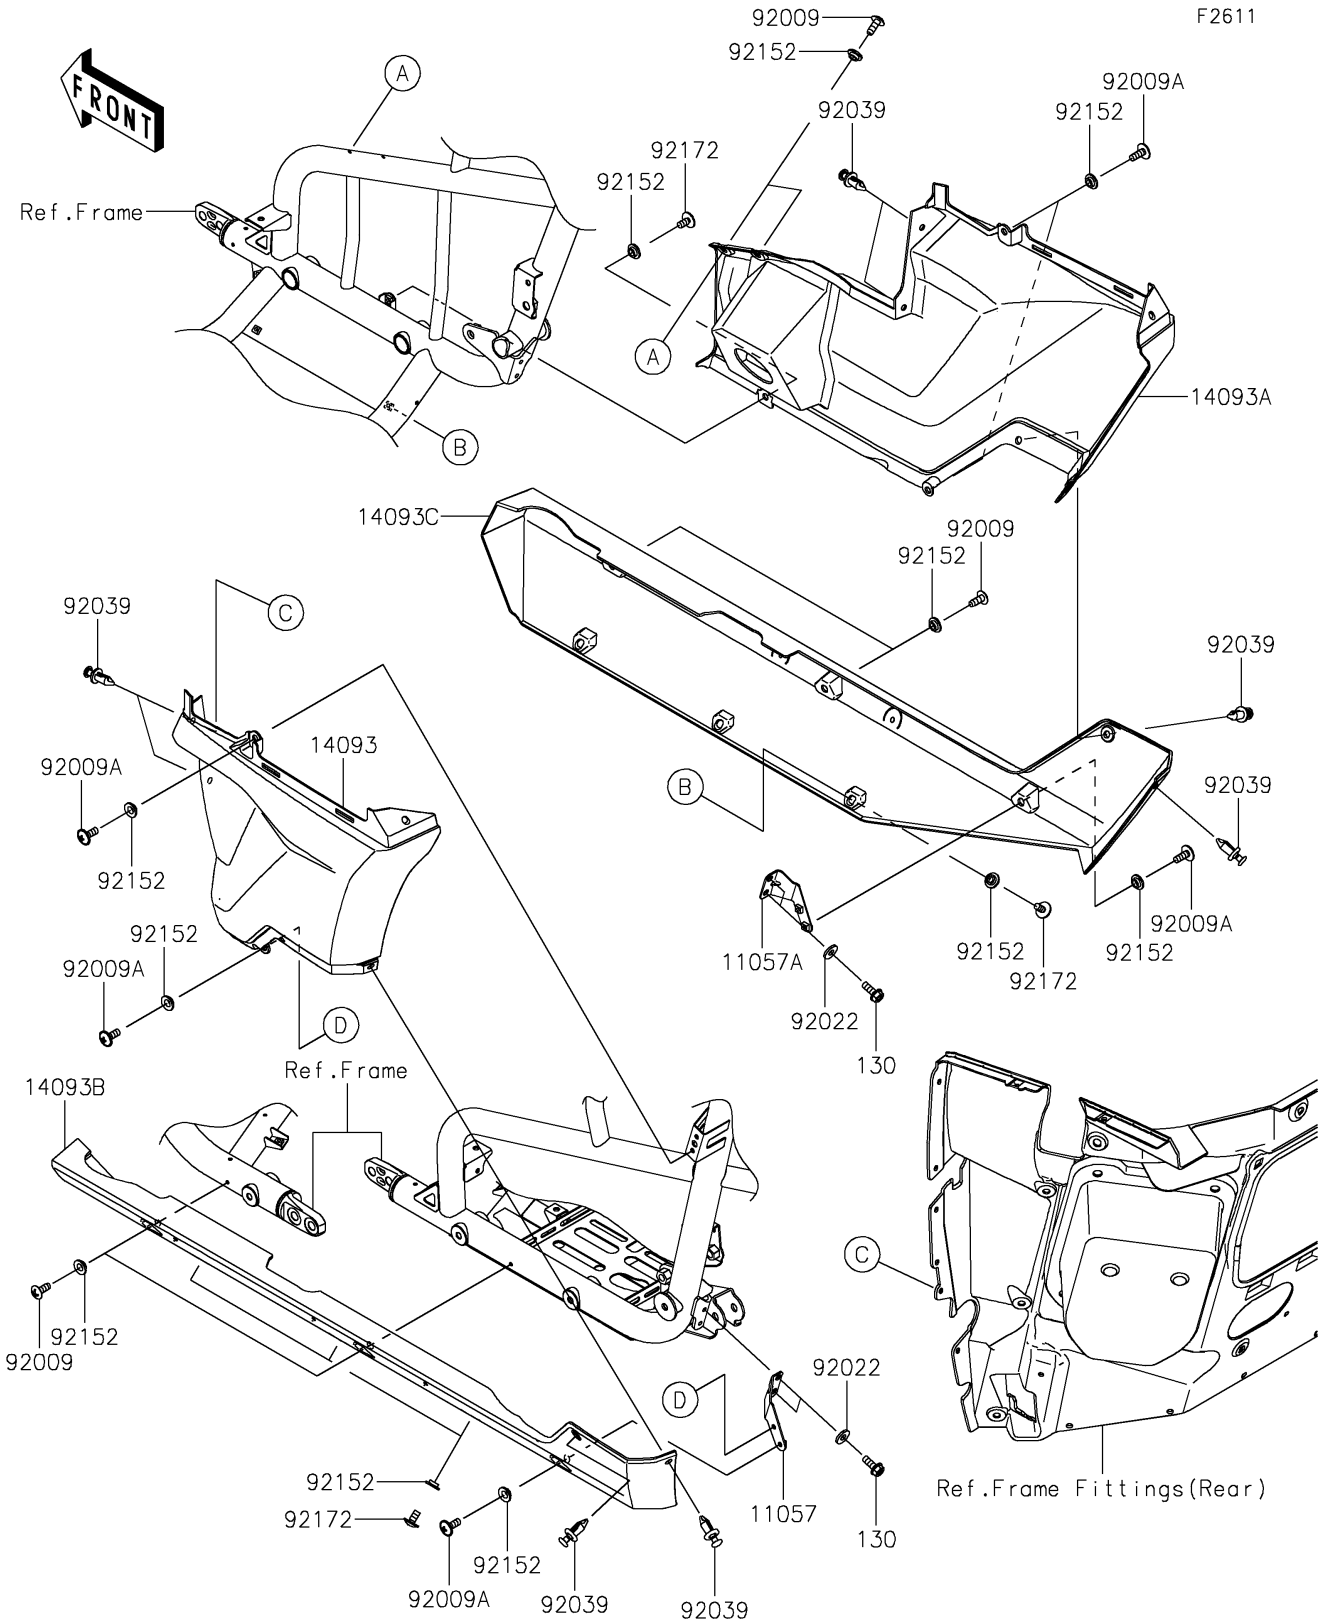

# 2021 TERYX KRX® 1000 PARTS DIAGRAM

## Side Covers

## 2021 TERYX KRX® 1000 PARTS LIST

### Side Covers

ITEM NAME	PART NUMBER	QUANTITY
BRACKET,SIDE COVER,LH (Ref # 11057)	11057-4181	1
BRACKET,SIDE COVER,RH (Ref # 11057A)	11057-4182	1
COVER,SIDE,RR,LH (Ref # 14093)	14093-0825	1
COVER,SIDE,RR,RH (Ref # 14093A)	14093-0826	1
COVER,SIDE,LWR,LH (Ref # 14093B)	14093-0827	1
COVER,SIDE,LWR,RH (Ref # 14093C)	14093-0828	1
SCREW,TAPPING,6X16 (Ref # 92009)	92009-1166	6
SCREW,6X16 (Ref # 92009A)	92009-1621	6
WASHER,6.5X16X2 (Ref # 92022)	92022-1565	4
RIVET (Ref # 92039)	92039-0776	8
COLLAR,6.3X9.5X4.1 (Ref # 92152)	92152-1571	19
SCREW,6X12 (Ref # 92172)	92172-0853	7
BOLT-FLANGED,6X16 (Ref # 130)	130BA0616	4