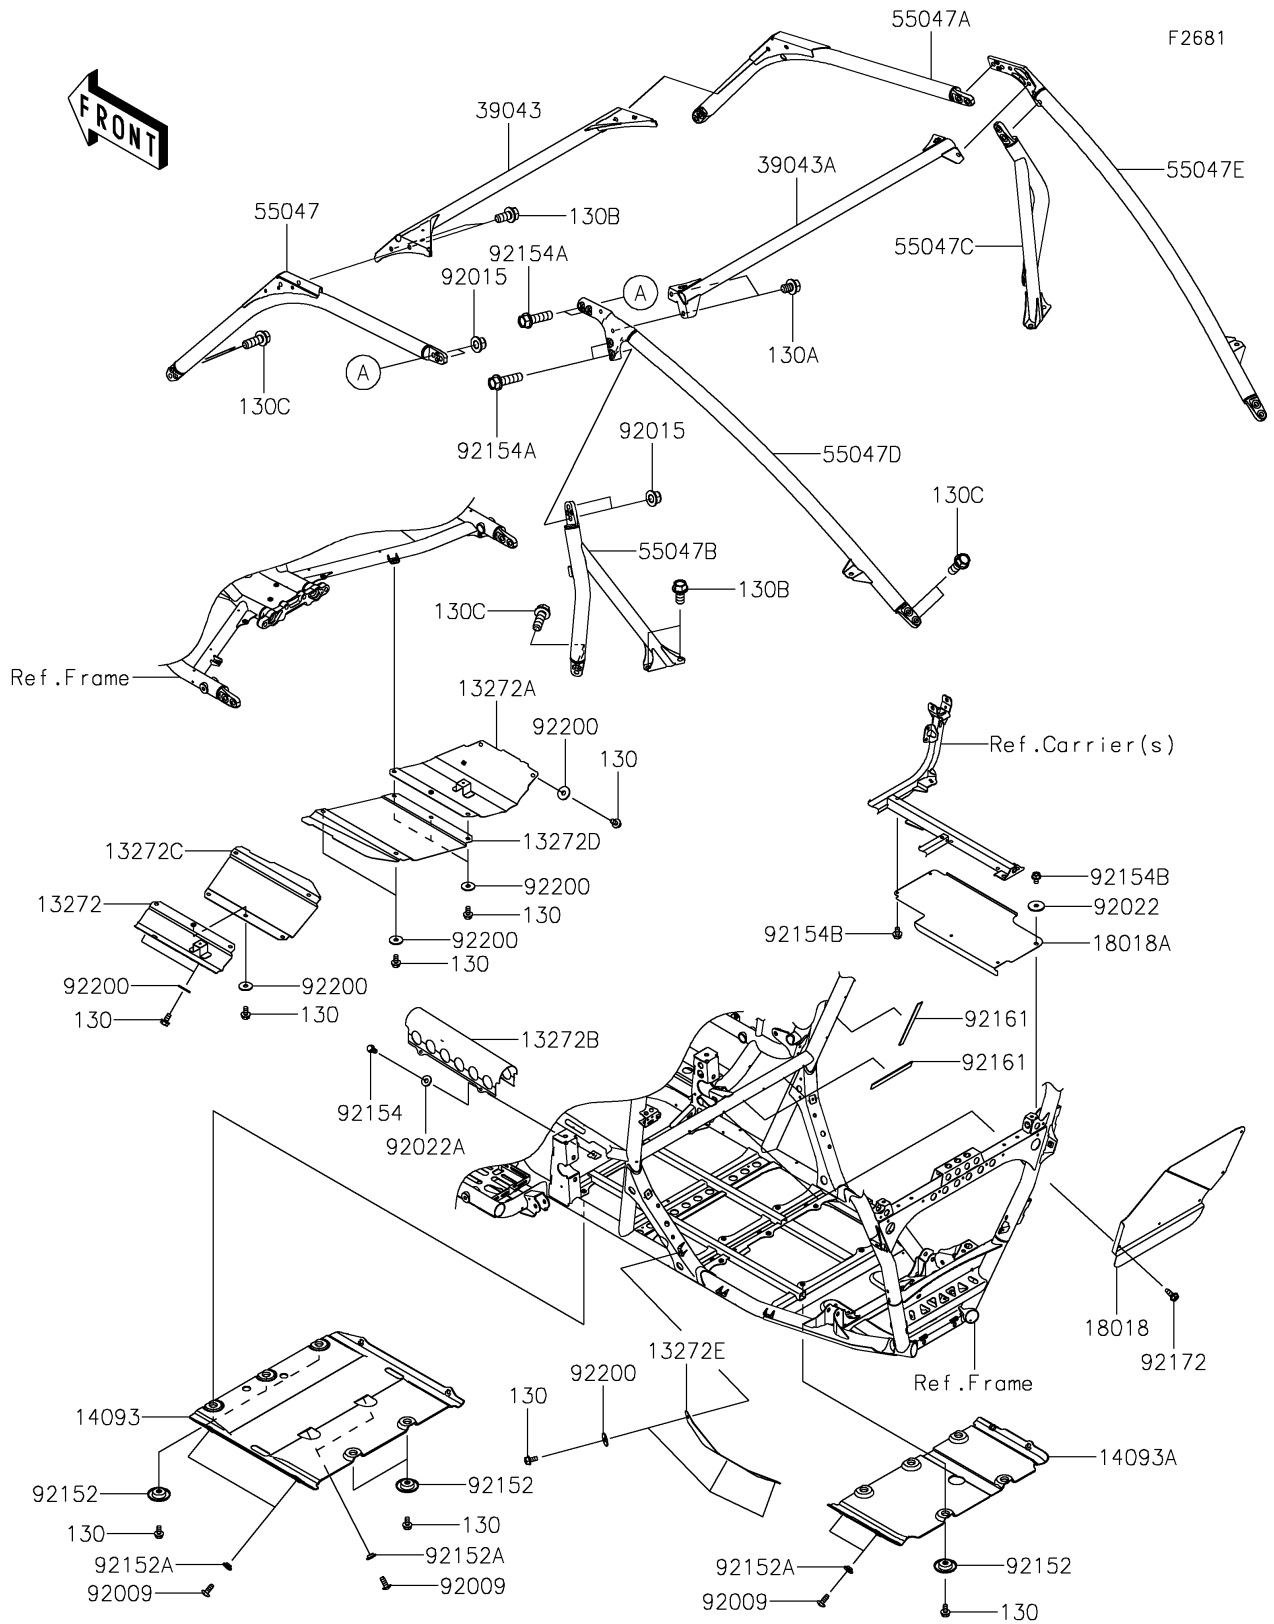

# 2021 TERYX KRX® 1000 SPECIAL EDITION PARTS DIAGRAM

Guards/Cab Frame

## 2021 TERYX KRX® 1000 SPECIAL EDITION PARTS LIST

### Guards/Cab Frame

ITEM NAME	PART NUMBER	QUANTITY
PLATE,SKID,FR,LH (Ref # 13272)	13272-2638	1
PLATE,SKID,FR,RH (Ref # 13272A)	13272-2639	1
PLATE,DRIVE SHAFT (Ref # 13272B)	13272-2642	1
PLATE,SKID,FR,CNT,LH (Ref # 13272C)	13272-2737	1
PLATE,SKID,FR,CNT,RH (Ref # 13272D)	13272-2738	1
PLATE,CVT COVER (Ref # 13272E)	13272-3797	1
COVER,SKID,CNT (Ref # 14093)	14093-0811	1
COVER,SKID,RR (Ref # 14093A)	14093-0877	1
PLATE-HEAT GUARD (Ref # 18018)	18018-0616	1
PLATE-HEAT GUARD (Ref # 18018A)	18018-0617	1
CROSSMEMBER-COMP,FR,T.BLACK (Ref # 39043)	39043-0031-388	1
CROSSMEMBER-COMP,RR,T.BLACK (Ref # 39043A)	39043-0032-388	1
BAR-COMP,A-PILLAR,LH,T.BLACK (Ref # 55047)	55047-0378-388	1
BAR-COMP,A-PILLAR,RH,T.BLACK (Ref # 55047A)	55047-0379-388	1
BAR-COMP,B-PILLAR,LH,T.BLACK (Ref # 55047B)	55047-0380-388	1
BAR-COMP,B-PILLAR,RH,T.BLACK (Ref # 55047C)	55047-0381-388	1
BAR-COMP,C-PILLAR,LH,T.BLACK (Ref # 55047D)	55047-0382-388	1
BAR-COMP,C-PILLAR,RH,T.BLACK (Ref # 55047E)	55047-0383-388	1
SCREW,TAPPING,6X16 (Ref # 92009)	92009-1166	10
NUT,LOCK,FLANGED,12MM (Ref # 92015)	92015-1433	8
WASHER,6.5X24X2 (Ref # 92022)	92022-1690	1
WASHER (Ref # 92022A)	92022-2247	4
COLLAR (Ref # 92152)	92152-0784	10
COLLAR,6.3X9.5X4.1 (Ref # 92152A)	92152-1571	10
BOLT,FLANGED,6X12 (Ref # 92154)	92154-2922	4
BOLT,FLANGED,12X45 (Ref # 92154A)	92154-4096	8
BOLT,FLANGED,6X10 (Ref # 92154B)	92154-4159	5
DAMPER,10X85X1 (Ref # 92161)	92161-1964	3
SCREW,TAPPING,6X16 (Ref # 92172)	92172-0869	5

### Guards/Cab Frame

ITEM NAME	PART NUMBER	QUANTITY
WASHER,6.5X20X1.6 (Ref # 92200)	92200-0283	17
BOLT-FLANGED,6X12 (Ref # 130)	130CA0612	27
BOLT-FLANGED,12X16 (Ref # 130A)	130CA1216	4
BOLT-FLANGED,12X25 (Ref # 130B)	130CA1225	8
BOLT-FLANGED,12X35 (Ref # 130C)	130CA1235	12