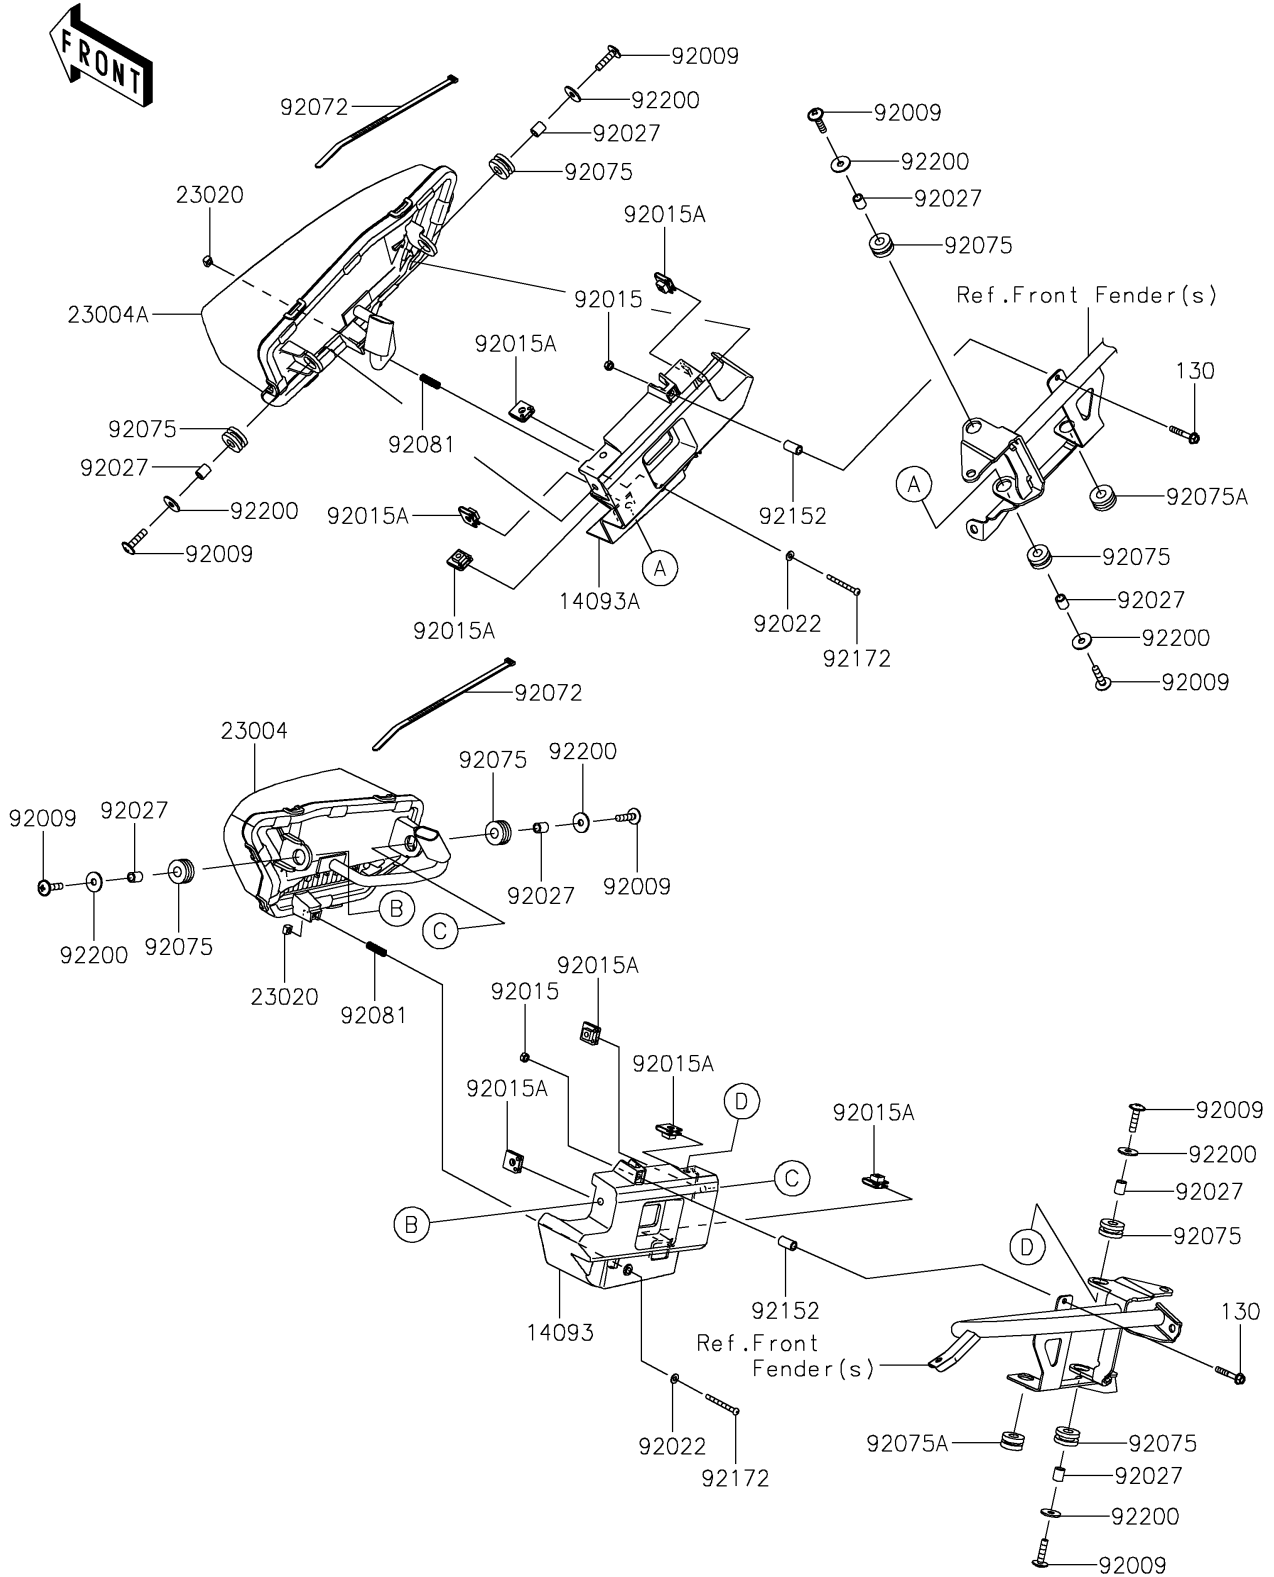

2021 TERYX KRX® 1000 SPECIAL EDITION PARTS DIAGRAM

Headlight(s)

F2710

2021 TERYX KRX® 1000 SPECIAL EDITION PARTS LIST

Headlight(s)

ITEM NAME	PART NUMBER	QUANTITY
COVER,HEAD LAMP,LH (Ref # 14093)	14093-0868	1
COVER,HEAD LAMP,RH (Ref # 14093A)	14093-0869	1
LAMP-HEAD,LH,LED (Ref # 23004)	23004-0392	1
LAMP-HEAD,RH,LED (Ref # 23004A)	23004-0393	1
NUT,4MM,FOCUS ADJUST (Ref # 23020)	23020-018	2
SCREW,6X25 (Ref # 92009)	92009-1465	8
NUT,LOCK,5MM (Ref # 92015)	92015-1221	2
NUT,CLAMP,6MM (Ref # 92015A)	92015-1678	8
WASHER (Ref # 92022)	92022-563	2
COLLAR,6.8X10X12 (Ref # 92027)	92027-162	8
BAND,L=292.1 (Ref # 92072)	92072-3509	2
DAMPER,10X24X12 (Ref # 92075)	92075-1690	8
DAMPER (Ref # 92075A)	92075-209	2
SPRING,FOCUS ADJUST (Ref # 92081)	92081-1896	2
COLLAR,6.2X9.5X17 (Ref # 92152)	92152-2693	2
SCREW,4X40 (Ref # 92172)	92172-1092	2
WASHER,6.5X20X1.6 (Ref # 92200)	92200-0283	8
BOLT-FLANGED,5X30 (Ref # 130)	130BA0530	2