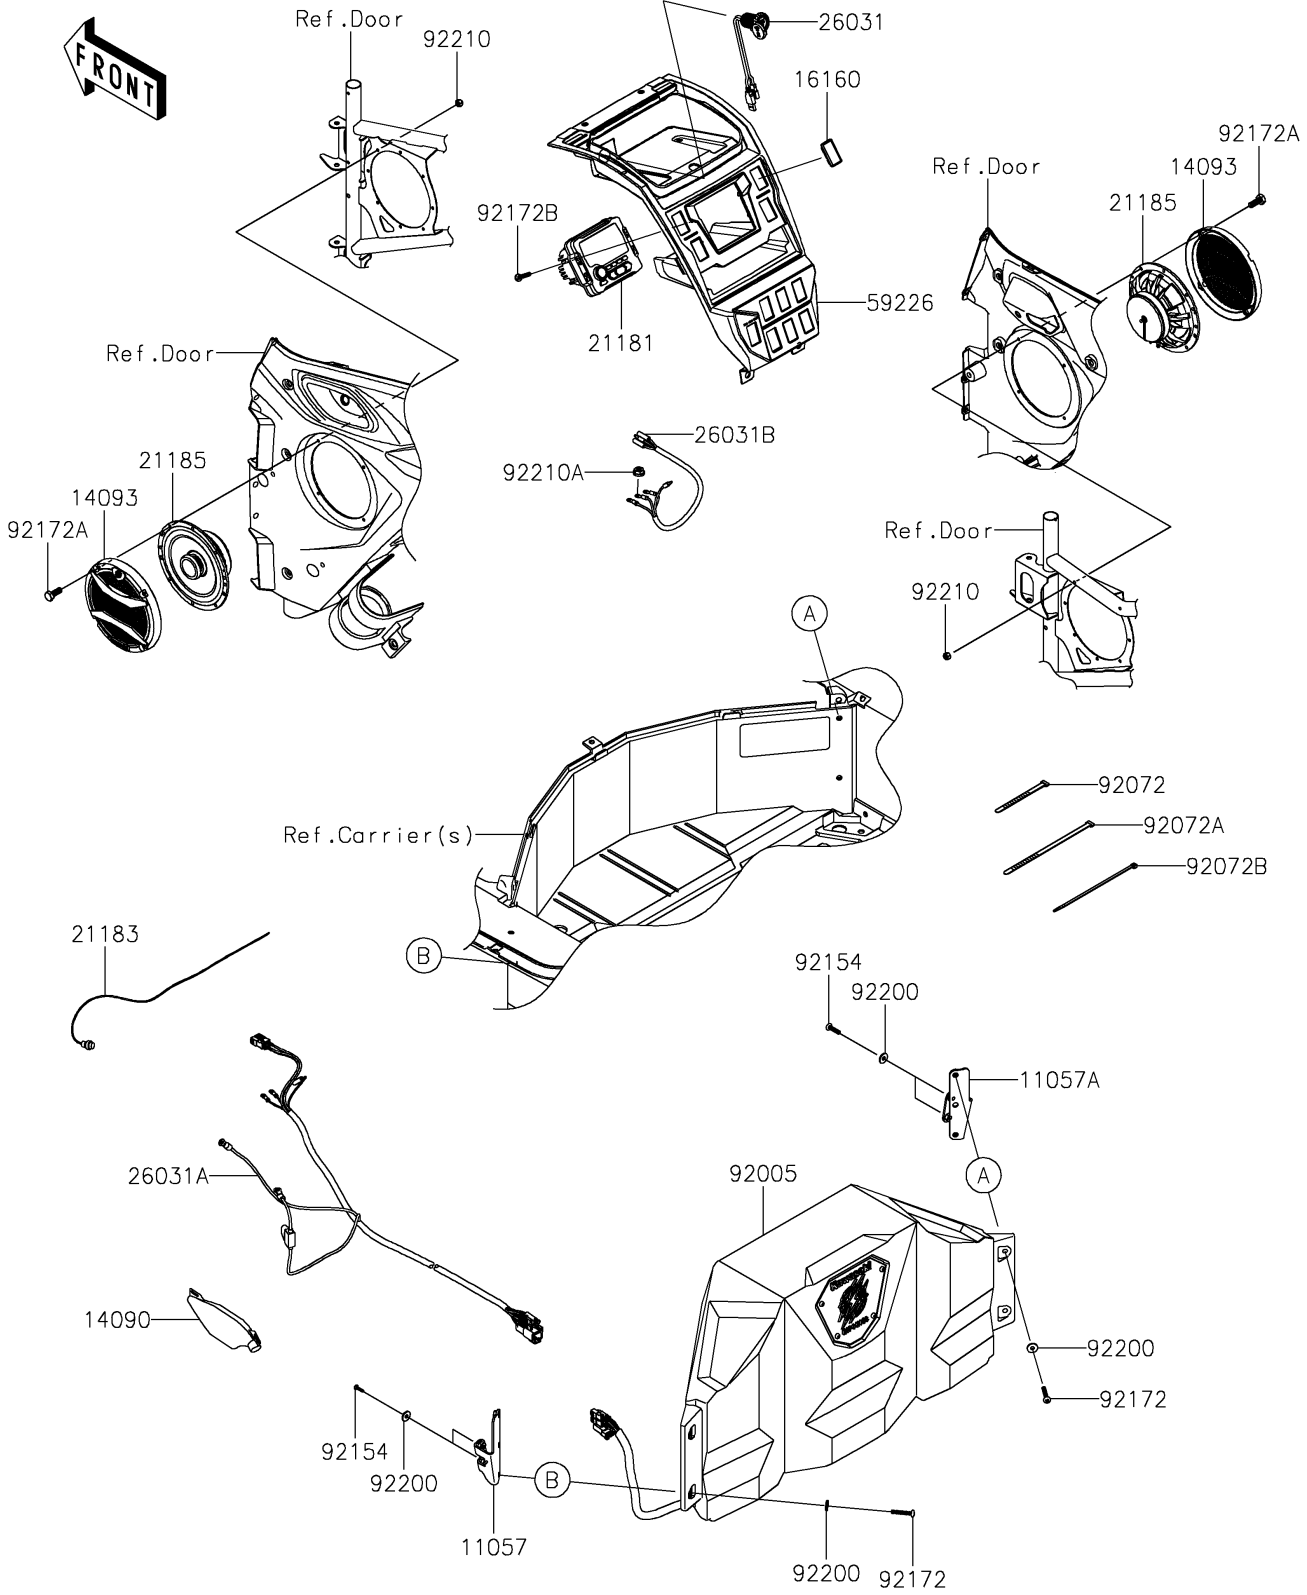

2021 TERYX KRX® 1000 SPECIAL EDITION PARTS DIAGRAM

Other(Audio System)

F2750

2021 TERYX KRX® 1000 SPECIAL EDITION PARTS LIST

Other(Audio System)

ITEM NAME	PART NUMBER	QUANTITY
BRACKET,SUBWOOFER,LH (Ref # 11057)	11057-4017	1
BRACKET,SUBWOOFER,RH (Ref # 11057A)	11057-4018	1
COVER,COUPLER (Ref # 14090)	14090-1611	1
COVER,SPEAKER GRILL (Ref # 14093)	14093-1058	2
BODY,SWITCH COVER (Ref # 16160)	16160-0811	4
AMPLIFIER,RADIO (Ref # 21181)	21181-0019	1
ANTENNA,AM/FM RADIO (Ref # 21183)	21183-0016	1
SPEAKER (Ref # 21185)	21185-0015	2
HARNESS,USB (Ref # 26031)	26031-2812	1
HARNESS,MAIN (Ref # 26031A)	26031-2813	1
HARNESS,RADIO (Ref # 26031B)	26031-2814	1
PANEL-CONTROL,DASH COVER (Ref # 59226)	59226-0750	1
FITTING,SUBWOOFER ENCLOSURE (Ref # 92005)	92005-0986	1
BAND,L=123 (Ref # 92072)	92072-030	3
BAND,L=218 (Ref # 92072A)	92072-032	2
BAND (Ref # 92072B)	92072-0821	20
BOLT,6X16 (Ref # 92154)	92154-4102	4
SCREW,6X35 (Ref # 92172)	92172-1351	4
SCREW,4X25 (Ref # 92172A)	92172-1355	8
SCREW (Ref # 92172B)	92172-1357	4
WASHER,6.5X18X1.5 (Ref # 92200)	92200-2337	8
NUT,M4 (Ref # 92210)	92210-1785	8
NUT,FLANGED (Ref # 92210A)	92210-1807	1