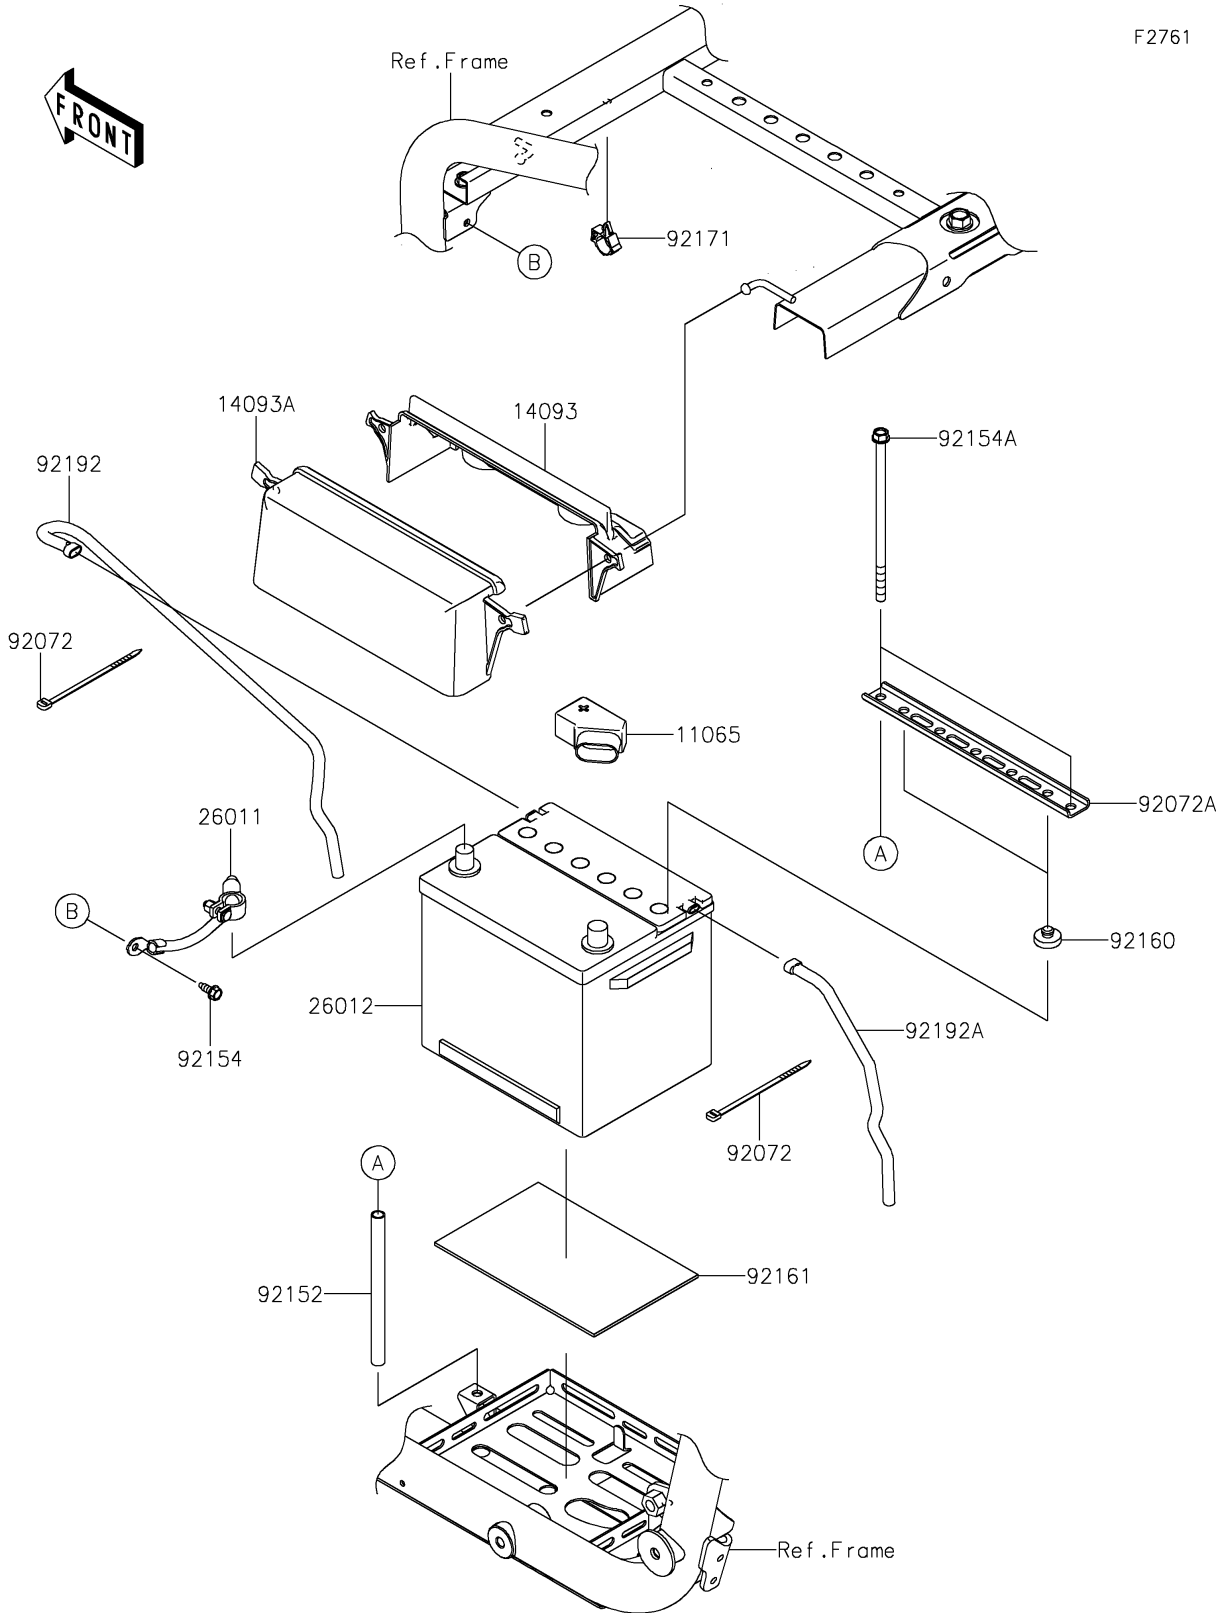

2021 TERYX KRX® 1000 PARTS DIAGRAM

Battery

2021 TERYX KRX® 1000 PARTS LIST

Battery

ITEM NAME	PART NUMBER	QUANTITY
CAP (Ref # 11065)	11065-0850	1
COVER,BATTERY TERMINAL,INNER (Ref # 14093)	14093-0800	1
COVER,BATTERY TERMINAL,OUTER (Ref # 14093A)	14093-0801	1
WIRE-LEAD,BATTERY(-) (Ref # 26011)	26011-1871	1
BATTERY,WET,(26R) (Ref # 26012)	26012-7501	1
BAND,92X2.4 (Ref # 92072)	92072-0791	2
BAND,BATTERY (Ref # 92072A)	92072-0844	1
COLLAR,9.4X12.7X160 (Ref # 92152)	92152-2584	2
BOLT,FLANGED,6X16 (Ref # 92154)	92154-0551	1
BOLT,FLANGED,8X175 (Ref # 92154A)	92154-3973	2
DAMPER (Ref # 92160)	92160-1396	2
DAMPER (Ref # 92161)	92161-0578	1
CLAMP,BRAKE HOSE (Ref # 92171)	92171-0316	1
TUBE,BREATHER,7X10X500 (Ref # 92192)	92192-2256	1
TUBE,BREATHER,7X10X300 (Ref # 92192A)	92192-2257	1