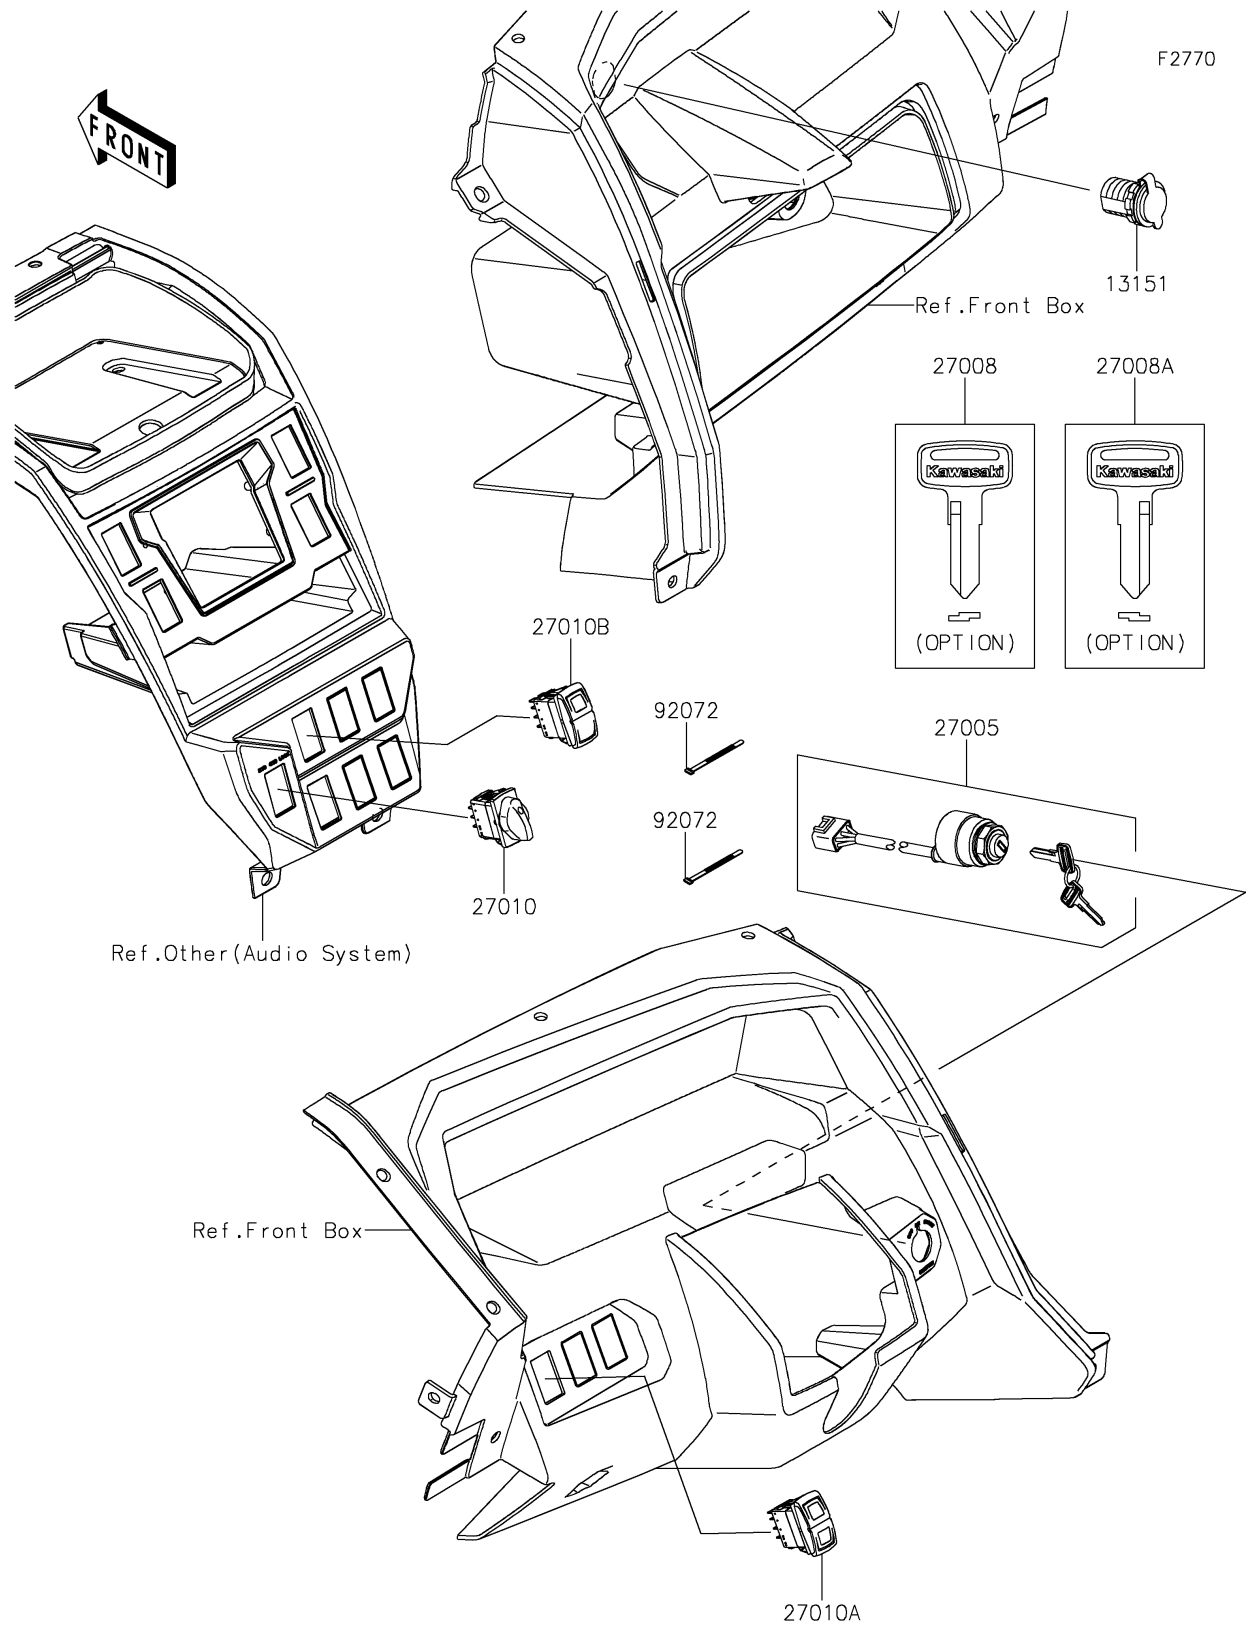

2021 TERYX KRX® 1000 SPECIAL EDITION PARTS DIAGRAM

Ignition Switch

2021 TERYX KRX® 1000 SPECIAL EDITION PARTS LIST

Ignition Switch

ITEM NAME	PART NUMBER	QUANTITY
SWITCH-COMP,OUTLET,12V (Ref # 13151)	13151-0556	1
SWITCH-ASSY-IGNITION (Ref # 27005)	27005-0643	1
KEY-LOCK,BLANK (Ref # 27008)	27008-1153	1
KEY-LOCK,BLANK (Ref # 27008A)	27008-1157	1
SWITCH,2WD/4WD (Ref # 27010)	27010-0902	1
SWITCH,HEAD LIGHT (Ref # 27010A)	27010-0903	1
SWITCH,POWER MODE (Ref # 27010B)	27010-0904	1
BAND,L=123 (Ref # 92072)	92072-030	2