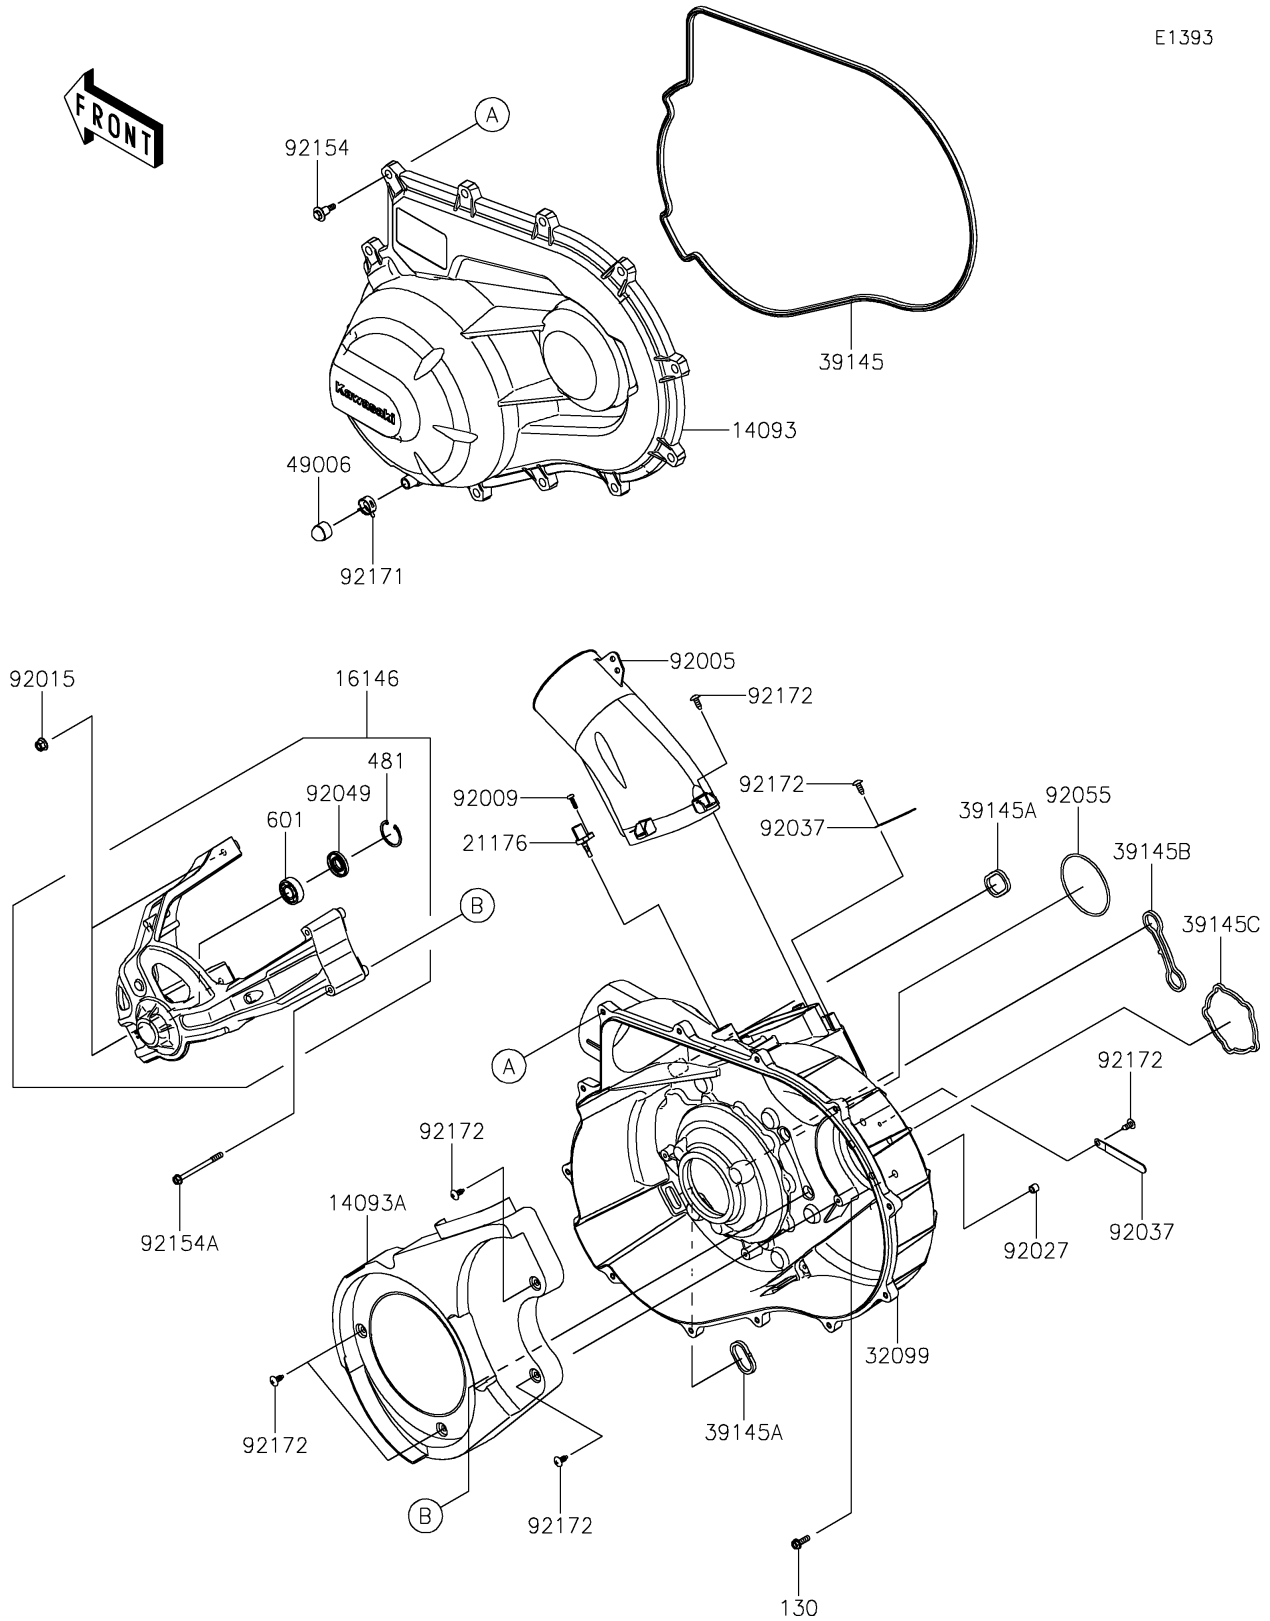

2021 TERYX KRX® 1000 PARTS DIAGRAM

Converter Cover

E1393

2021 TERYX KRX® 1000 PARTS LIST

Converter Cover

ITEM NAME	PART NUMBER	QUANTITY
COVER,CVT (Ref # 14093)	14093-0774	1
COVER (Ref # 14093A)	14093-0775	1
COVER-ASSY (Ref # 16146)	16146-0840	1
SENSOR,AIR TEMPERATURE (Ref # 21176)	21176-0048	1
CASE,CVT (Ref # 32099)	32099-0795	1
TRIM-SEAL,CVT COVER (Ref # 39145)	39145-0711	1
TRIM-SEAL (Ref # 39145A)	39145-0712	2
TRIM-SEAL (Ref # 39145B)	39145-0713	1
TRIM-SEAL (Ref # 39145C)	39145-0714	1
BOOT,DRAIN (Ref # 49006)	49006-3718	1
FITTING (Ref # 92005)	92005-0978	1
SCREW,TAPPING,5X16 (Ref # 92009)	92009-1264	1
NUT,FLANGED,LOCK,8MM (Ref # 92015)	92015-1668	2
COLLAR,6.8X10X8.5 (Ref # 92027)	92027-129	5
CLAMP (Ref # 92037)	92037-1993	2
SEAL-OIL,TC 15X35X6 (Ref # 92049)	92049-0816	1
RING-O,84.4X3.1 (Ref # 92055)	92055-0916	1
BOLT,CVT COVER (Ref # 92154)	92154-1522	12
BOLT,6X80 (Ref # 92154A)	92154-3862	2
CLAMP (Ref # 92171)	92171-0329	1
SCREW,6X16 (Ref # 92172)	92172-0284	10
BOLT-FLANGED,6X20 (Ref # 130)	130BA0620	5
CIRCLIP-TYPE-C,35MM (Ref # 481)	481J3500	1
BEARING-BALL,#6202C3 (Ref # 601)	601B6202	1