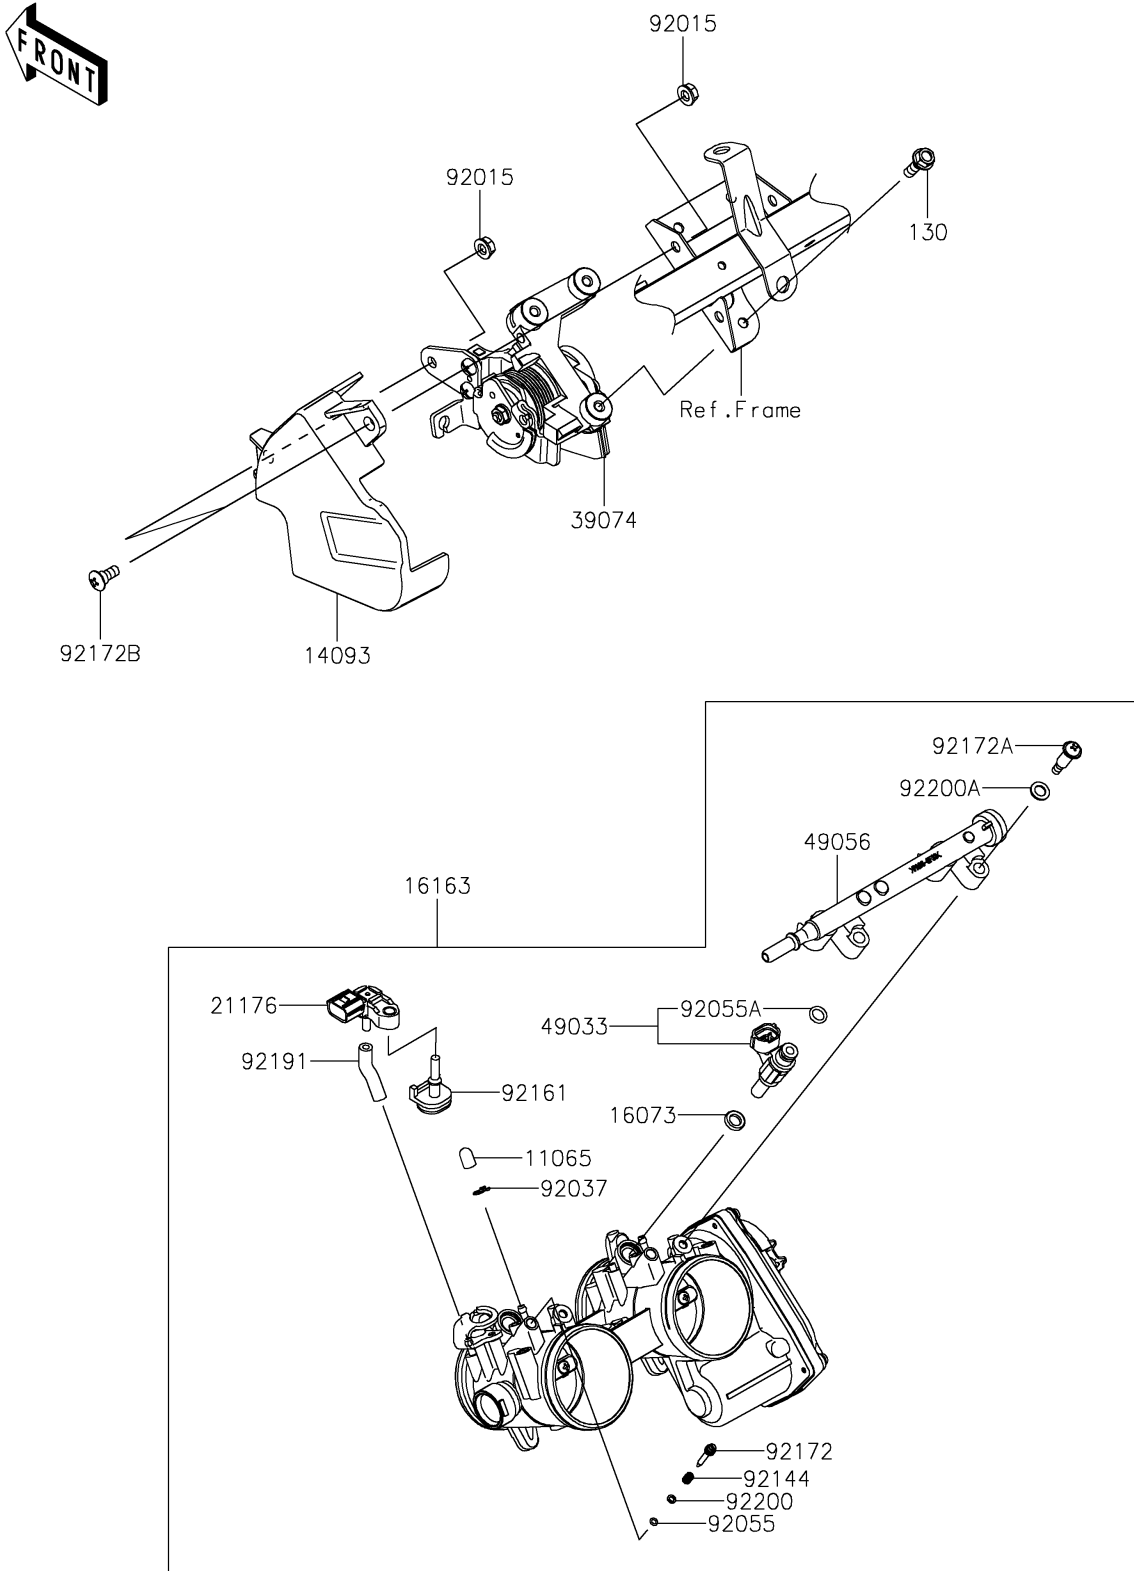

2021 TERYX KRX® 1000 PARTS DIAGRAM

Throttle

E1510

2021 TERYX KRX® 1000 PARTS LIST

Throttle

ITEM NAME	PART NUMBER	QUANTITY
CAP (Ref # 11065)	11065-0072	2
COVER,APS (Ref # 14093)	14093-0953	1
INSULATOR (Ref # 16073)	16073-0848	2
THROTTLE-ASSY (Ref # 16163)	16163-0991	1
SENSOR,PRESSURE (Ref # 21176)	21176-0906	1
LEVER-ASSY-THROTTLE (Ref # 39074)	39074-0004	1
NOZZLE-INJECTION (Ref # 49033)	49033-0040	2
PIPE-INJECTION (Ref # 49056)	49056-0564	1
NUT,FLANGED,6MM (Ref # 92015)	92015-1367	2
CLAMP,TUBE (Ref # 92037)	92037-1124	2
RING-O (Ref # 92055)	92055-0840	2
RING-O,INJECTION NOZZLE (Ref # 92055A)	92055-0937	2
SPRING,THROTTLE STOP SCREW (Ref # 92144)	92144-1674	2
DAMPER (Ref # 92161)	92161-0673	1
SCREW (Ref # 92172)	92172-0156	2
SCREW,PIPE INJECTION (Ref # 92172A)	92172-0828	2
SCREW,6X16 (Ref # 92172B)	92172-1333	2
TUBE,3.2X7.4X40 (Ref # 92191)	92191-1551	1
WASHER,PILOT AIR SCREW (Ref # 92200)	92200-1564	2
WASHER (Ref # 92200A)	92200-3807	2
BOLT-FLANGED,6X20 (Ref # 130)	130BA0620	3