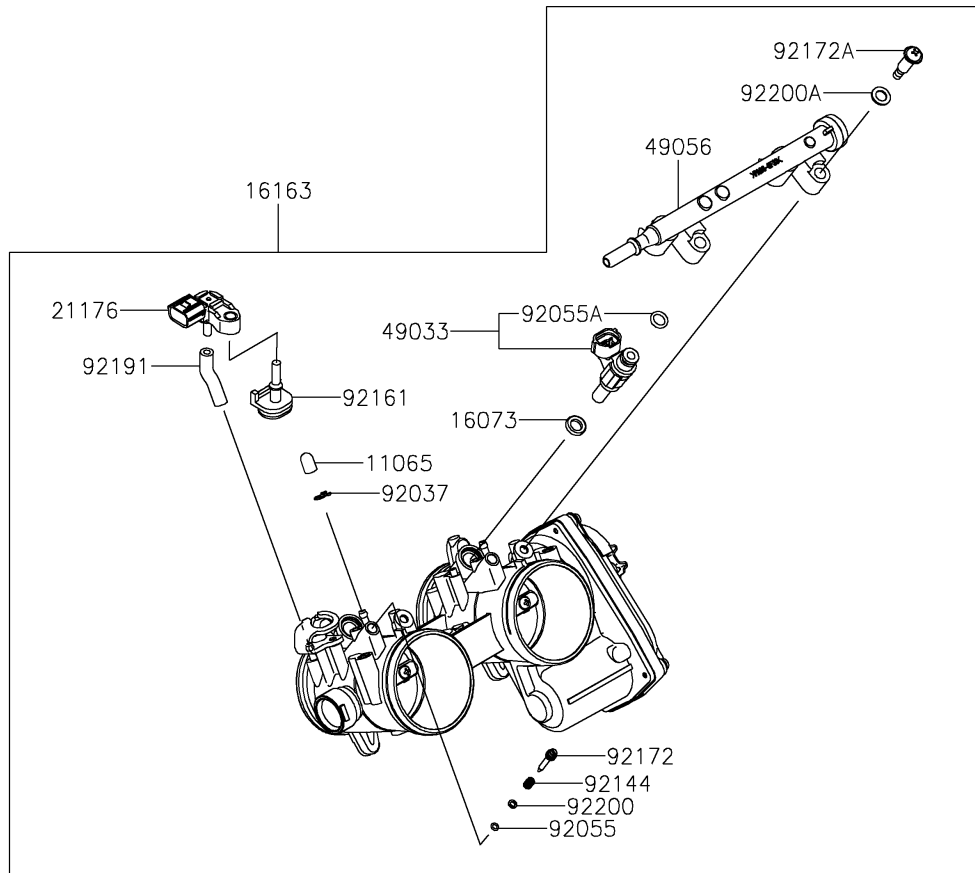

2021 TERYX KRX® 1000 eS PARTS DIAGRAM

Throttle

E1510

2021 TERYX KRX® 1000 eS PARTS LIST

Throttle

ITEM NAME	PART NUMBER	QUANTITY
CAP (Ref # 11065)	11065-0072	2
COVER,APS (Ref # 14093)	14093-0953	1
INSULATOR (Ref # 16073)	16073-0848	2
THROTTLE-ASSY (Ref # 16163)	16163-0991	1
SENSOR,PRESSURE (Ref # 21176)	21176-0906	1
LEVER-ASSY-THROTTLE (Ref # 39074)	39074-0004	1
NOZZLE-INJECTION (Ref # 49033)	49033-0040	2
PIPE-INJECTION (Ref # 49056)	49056-0564	1
NUT,FLANGED,6MM (Ref # 92015)	92015-1367	2
CLAMP,TUBE (Ref # 92037)	92037-1124	2
RING-O (Ref # 92055)	92055-0840	2
RING-O,INJECTION NOZZLE (Ref # 92055A)	92055-0937	2
SPRING,THROTTLE STOP SCREW (Ref # 92144)	92144-1674	2
DAMPER (Ref # 92161)	92161-0673	1
SCREW (Ref # 92172)	92172-0156	2
SCREW,PIPE INJECTION (Ref # 92172A)	92172-0828	2
SCREW,6X16 (Ref # 92172B)	92172-1333	2
TUBE,3.2X7.4X40 (Ref # 92191)	92191-1551	1
WASHER,PILOT AIR SCREW (Ref # 92200)	92200-1564	2
WASHER (Ref # 92200A)	92200-3807	2
BOLT-FLANGED,6X20 (Ref # 130)	130BA0620	3