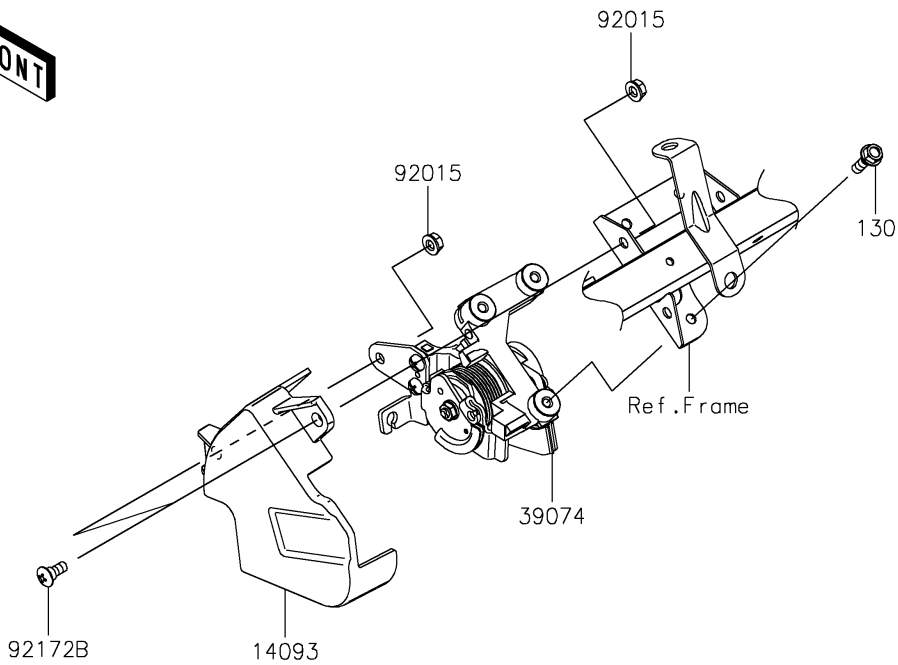

2021 TERYX KRX® 1000 eS PARTS DIAGRAM

Throttle

E1510

2021 TERYX KRX® 1000 eS PARTS LIST

Throttle

ITEM NAME	PART NUMBER	QUANTITY
CAP (Ref # 11065)	11065-0072	2
COVER,APS (Ref # 14093)	14093-0953	1
INSULATOR (Ref # 16073)	16073-0848	2
THROTTLE-ASSY (Ref # 16163)	16163-0991	1
SENSOR,PRESSURE (Ref # 21176)	21176-0906	1
LEVER-ASSY-THROTTLE (Ref # 39074)	39074-0004	1
NOZZLE-INJECTION (Ref # 49033)	49033-0040	2
PIPE-INJECTION (Ref # 49056)	49056-0564	1
NUT,FLANGED,6MM (Ref # 92015)	92015-1367	2
CLAMP,TUBE (Ref # 92037)	92037-1124	2
RING-O (Ref # 92055)	92055-0840	2
RING-O,INJECTION NOZZLE (Ref # 92055A)	92055-0937	2
SPRING,THROTTLE STOP SCREW (Ref # 92144)	92144-1674	2
DAMPER (Ref # 92161)	92161-0673	1
SCREW (Ref # 92172)	92172-0156	2
SCREW,PIPE INJECTION (Ref # 92172A)	92172-0828	2
SCREW,6X16 (Ref # 92172B)	92172-1333	2
TUBE,3.2X7.4X40 (Ref # 92191)	92191-1551	1
WASHER,PILOT AIR SCREW (Ref # 92200)	92200-1564	2
WASHER (Ref # 92200A)	92200-3807	2
BOLT-FLANGED,6X20 (Ref # 130)	130BA0620	3