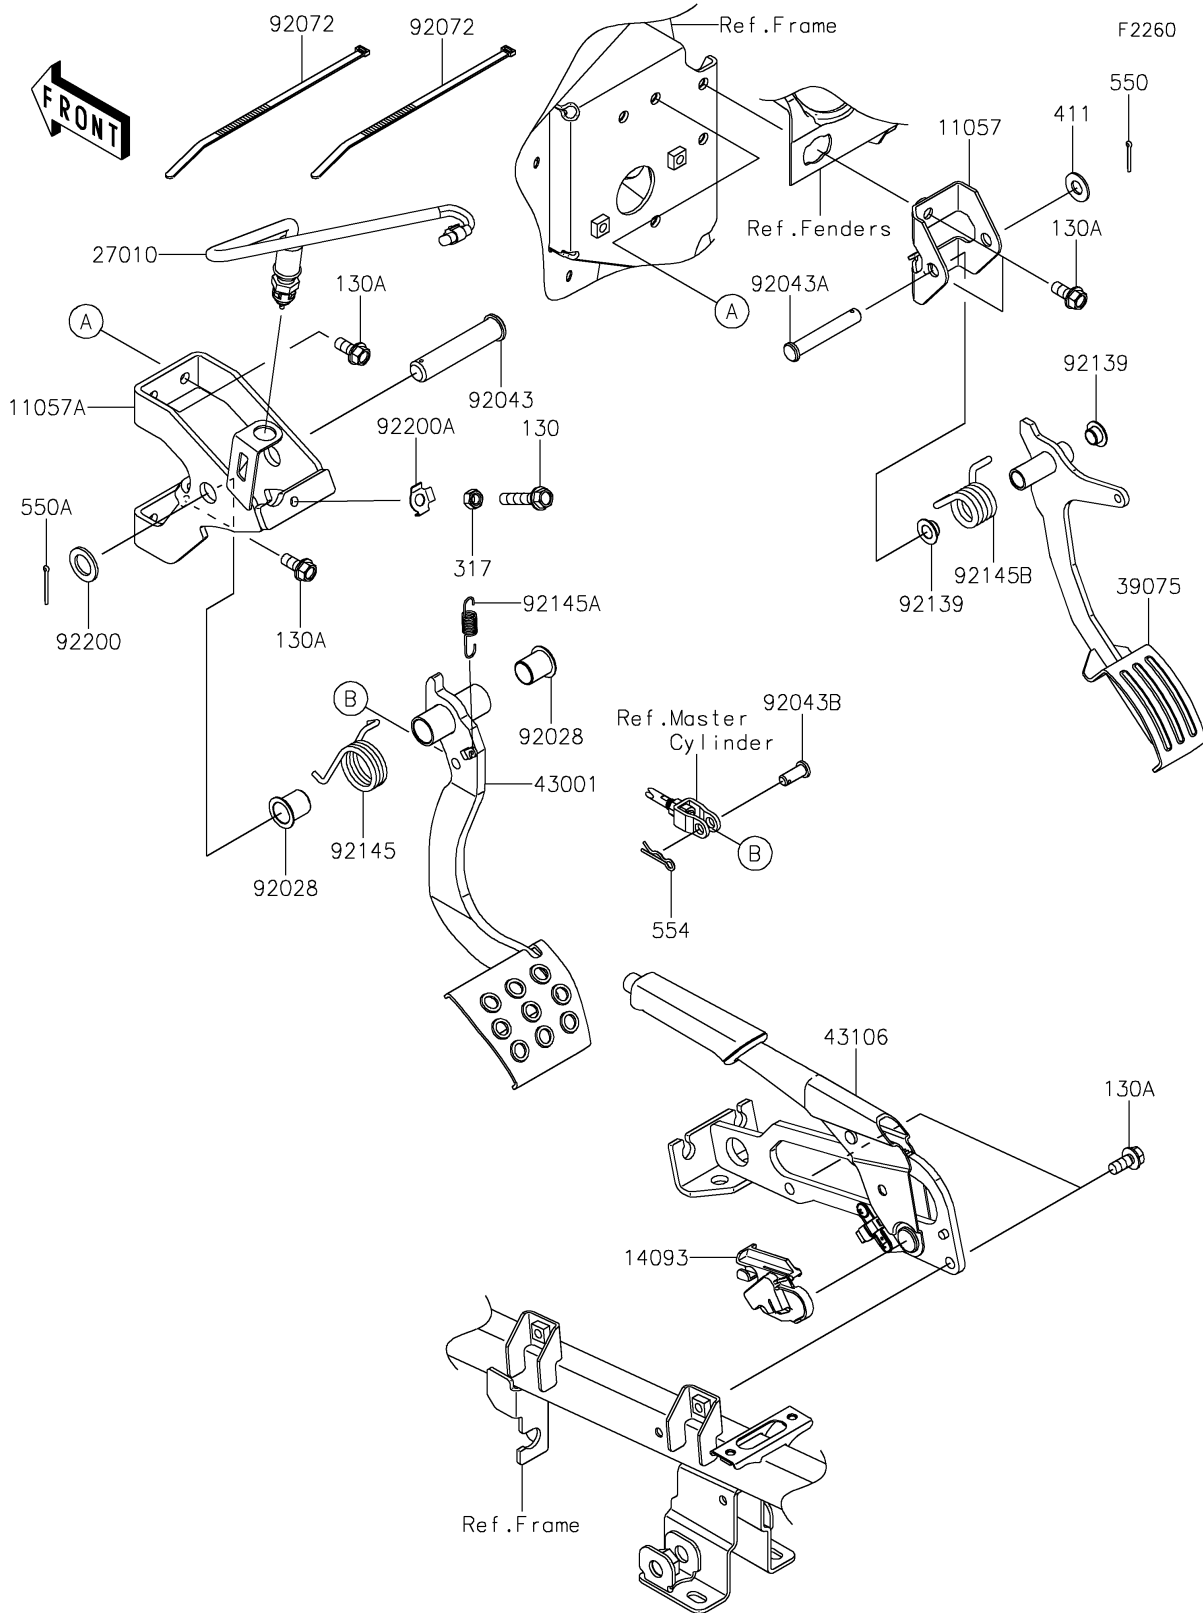

# 2021 TERYX KRX® 1000 PARTS DIAGRAM

## Brake Pedal/Throttle Lever

## 2021 TERYX KRX® 1000 PARTS LIST

### Brake Pedal/Throttle Lever

ITEM NAME	PART NUMBER	QUANTITY
BRACKET,THROTTLE PEDAL (Ref # 11057)	11057-2098	1
BRACKET,BRAKE PEDAL (Ref # 11057A)	11057-2099	1
COVER,SWITCH (Ref # 14093)	14093-1021	1
SWITCH,BRAKE (Ref # 27010)	27010-0724	1
LEVER-THROTTLE (Ref # 39075)	39075-0027	1
LEVER-BRAKE (Ref # 43001)	43001-0767	1
LEVER-ASSY-PARKING BRAKE (Ref # 43106)	43106-0008	1
BUSHING (Ref # 92028)	92028-1571	2
PIN,16X78 (Ref # 92043)	92043-0917	1
PIN (Ref # 92043A)	92043-0996	1
PIN (Ref # 92043B)	92043-1039	1
BAND,L=292.1 (Ref # 92072)	92072-3509	2
BUSHING (Ref # 92139)	92139-0230	2
SPRING (Ref # 92145)	92145-1849	1
SPRING (Ref # 92145A)	92145-1884	1
SPRING (Ref # 92145B)	92145-1909	1
WASHER,16X26X2.3 (Ref # 92200)	92200-0043	1
WASHER,8.5X17X0.8 (Ref # 92200A)	92200-0993	1
BOLT-FLANGED,8X40 (Ref # 130)	130BA0840	1
BOLT-FLANGED,8X18 (Ref # 130A)	130CA0818	7
NUT-HEX-SMALL,8MM (Ref # 317)	317BA0800	1
WASHER-PLAIN,10MM (Ref # 411)	411AA1000	1
PIN-COTTER,2.5X18 (Ref # 550)	550AA2518	1
PIN-COTTER,2.5X25 (Ref # 550A)	550AA2525	1
PIN-SNAP,10MM (Ref # 554)	554DA1000	1