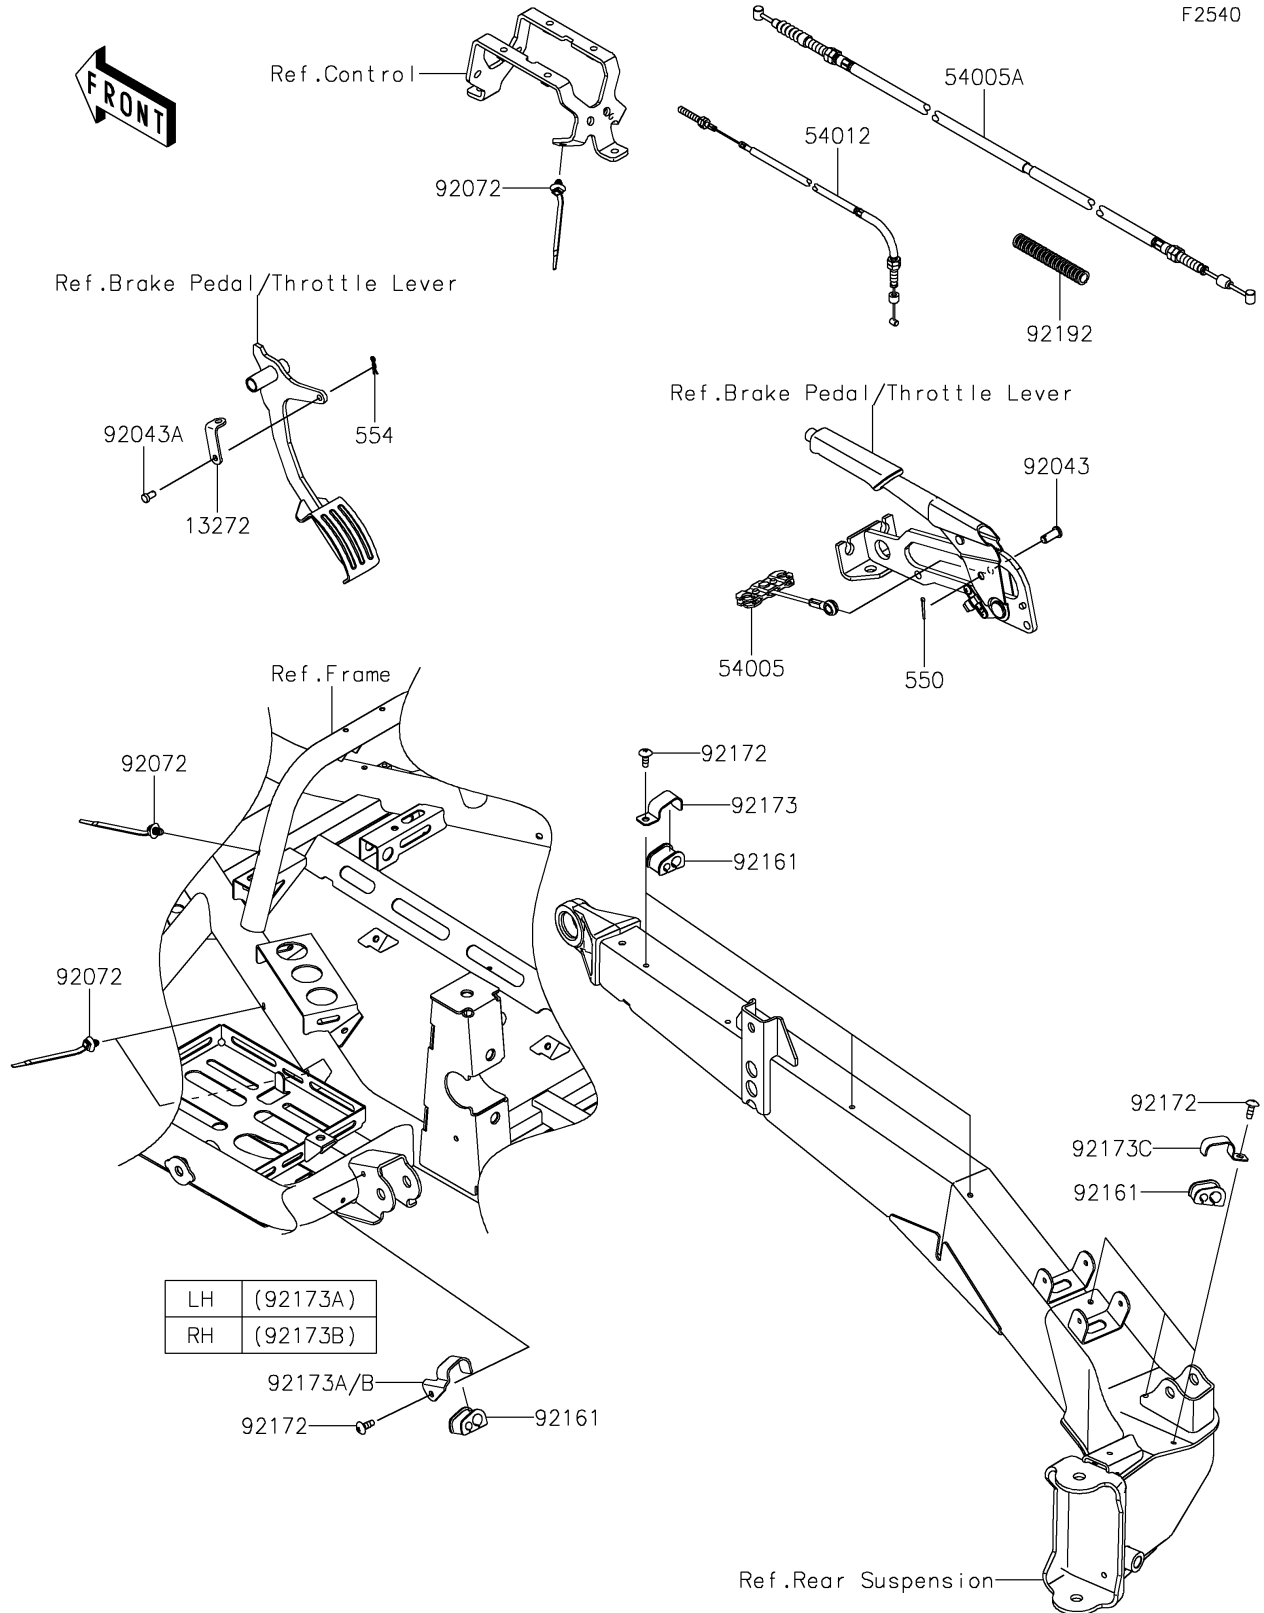

2021 TERYX KRX® 1000 eS PARTS DIAGRAM

Cables

F2540

2021 TERYX KRX® 1000 eS PARTS LIST

Cables

ITEM NAME	PART NUMBER	QUANTITY
PLATE (Ref # 13272)	13272-2637	1
CABLE-BRAKE,PARKING BRAKE (Ref # 54005)	54005-0312	1
CABLE-BRAKE,PARKING BRAKE (Ref # 54005A)	54005-0313	2
CABLE-THROTTLE (Ref # 54012)	54012-0680	1
PIN (Ref # 92043)	92043-1039	1
PIN,6X9 (Ref # 92043A)	92043-1626	1
BAND,OS170-FT7(BLACK) (Ref # 92072)	92072-1414	8
DAMPER (Ref # 92161)	92161-2174	14
SCREW,TAPPING,6X16 (Ref # 92172)	92172-0739	14
CLAMP (Ref # 92173)	92173-1991	6
CLAMP,LH (Ref # 92173A)	92173-1992	1
CLAMP,RH (Ref # 92173B)	92173-1993	1
CLAMP (Ref # 92173C)	92173-2097	6
TUBE,CORRUGATED,L=100 (Ref # 92192)	92192-3809	1
PIN-COTTER,2.5X18 (Ref # 550)	550AA2518	1
PIN-SNAP,1.2X21.2 (Ref # 554)	554DA0600	1