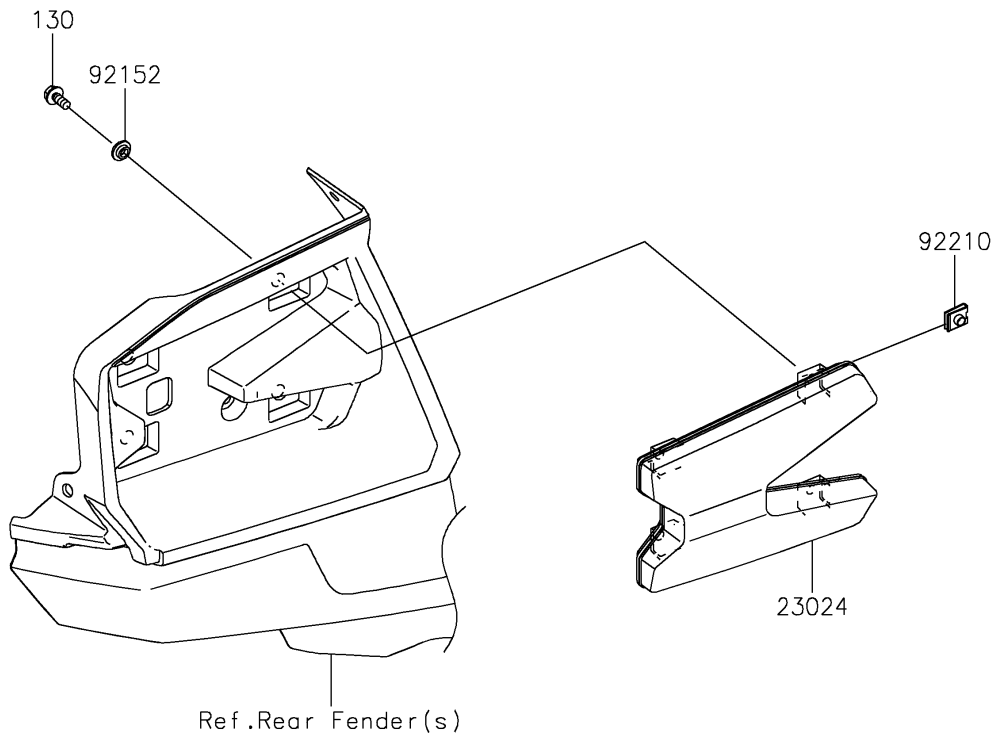

# 2021 TERYX KRX® 1000 PARTS DIAGRAM

Taillight(s)

F2720

## 2021 TERYX KRX® 1000 PARTS LIST

Taillight(s)

ITEM NAME	PART NUMBER	QUANTITY
LAMP-ASSY-TAIL,LED (Ref # 23024)	23024-0005	2
COLLAR,6.3X9.5X4.1 (Ref # 92152)	92152-1571	8
NUT (Ref # 92210)	92210-1125	8
BOLT-FLANGED,6X14 (Ref # 130)	130BA0614	8