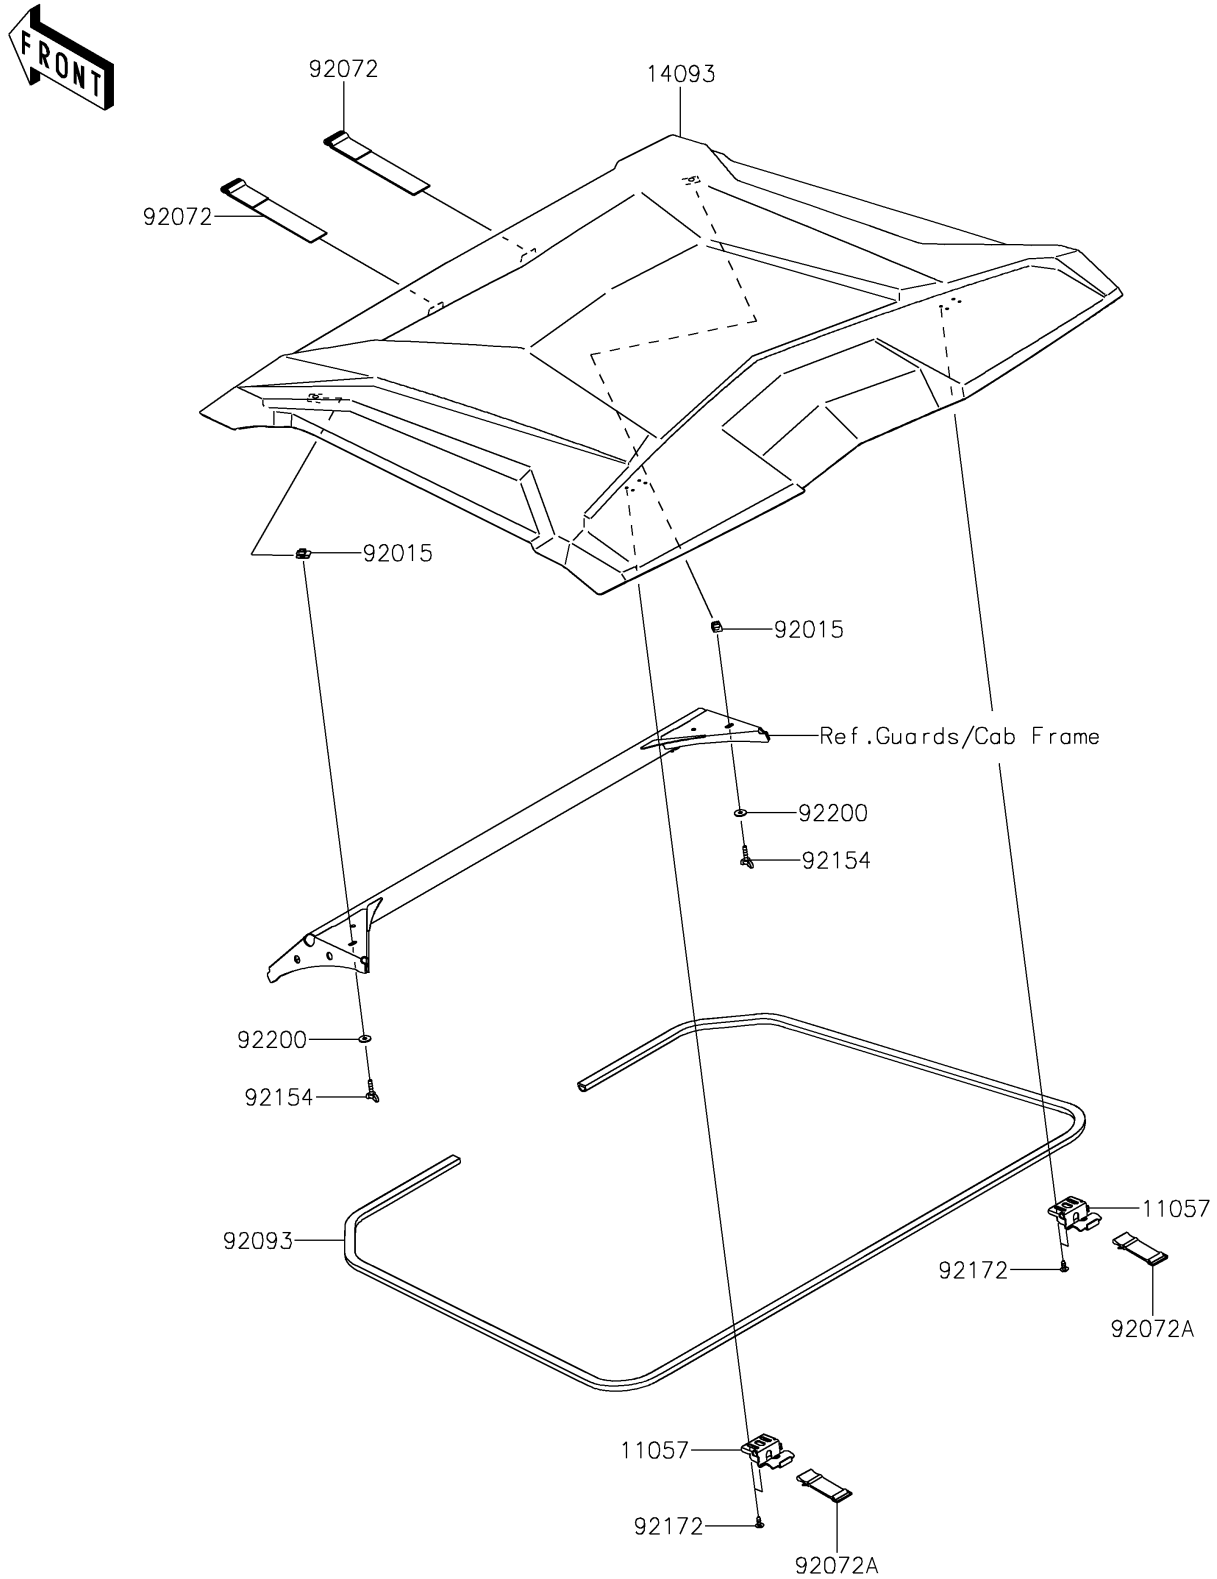

2021 TERYX KRX® 1000 PARTS DIAGRAM

Sun Top

F2876

2021 TERYX KRX® 1000 PARTS LIST

Sun Top

ITEM NAME	PART NUMBER	QUANTITY
BRACKET (Ref # 11057)	11057-3701	2
COVER,ROOF (Ref # 14093)	14093-0983	1
NUT,6MM (Ref # 92015)	92015-1602	2
BAND (Ref # 92072)	92072-0871	2
BAND,TOOL (Ref # 92072A)	92072-1176	2
SEAL (Ref # 92093)	92093-0747	1
BOLT,WING,6X25 (Ref # 92154)	92154-4116	2
SCREW,6X16 (Ref # 92172)	92172-0284	8
WASHER,6.5X20X1.6 (Ref # 92200)	92200-0283	2