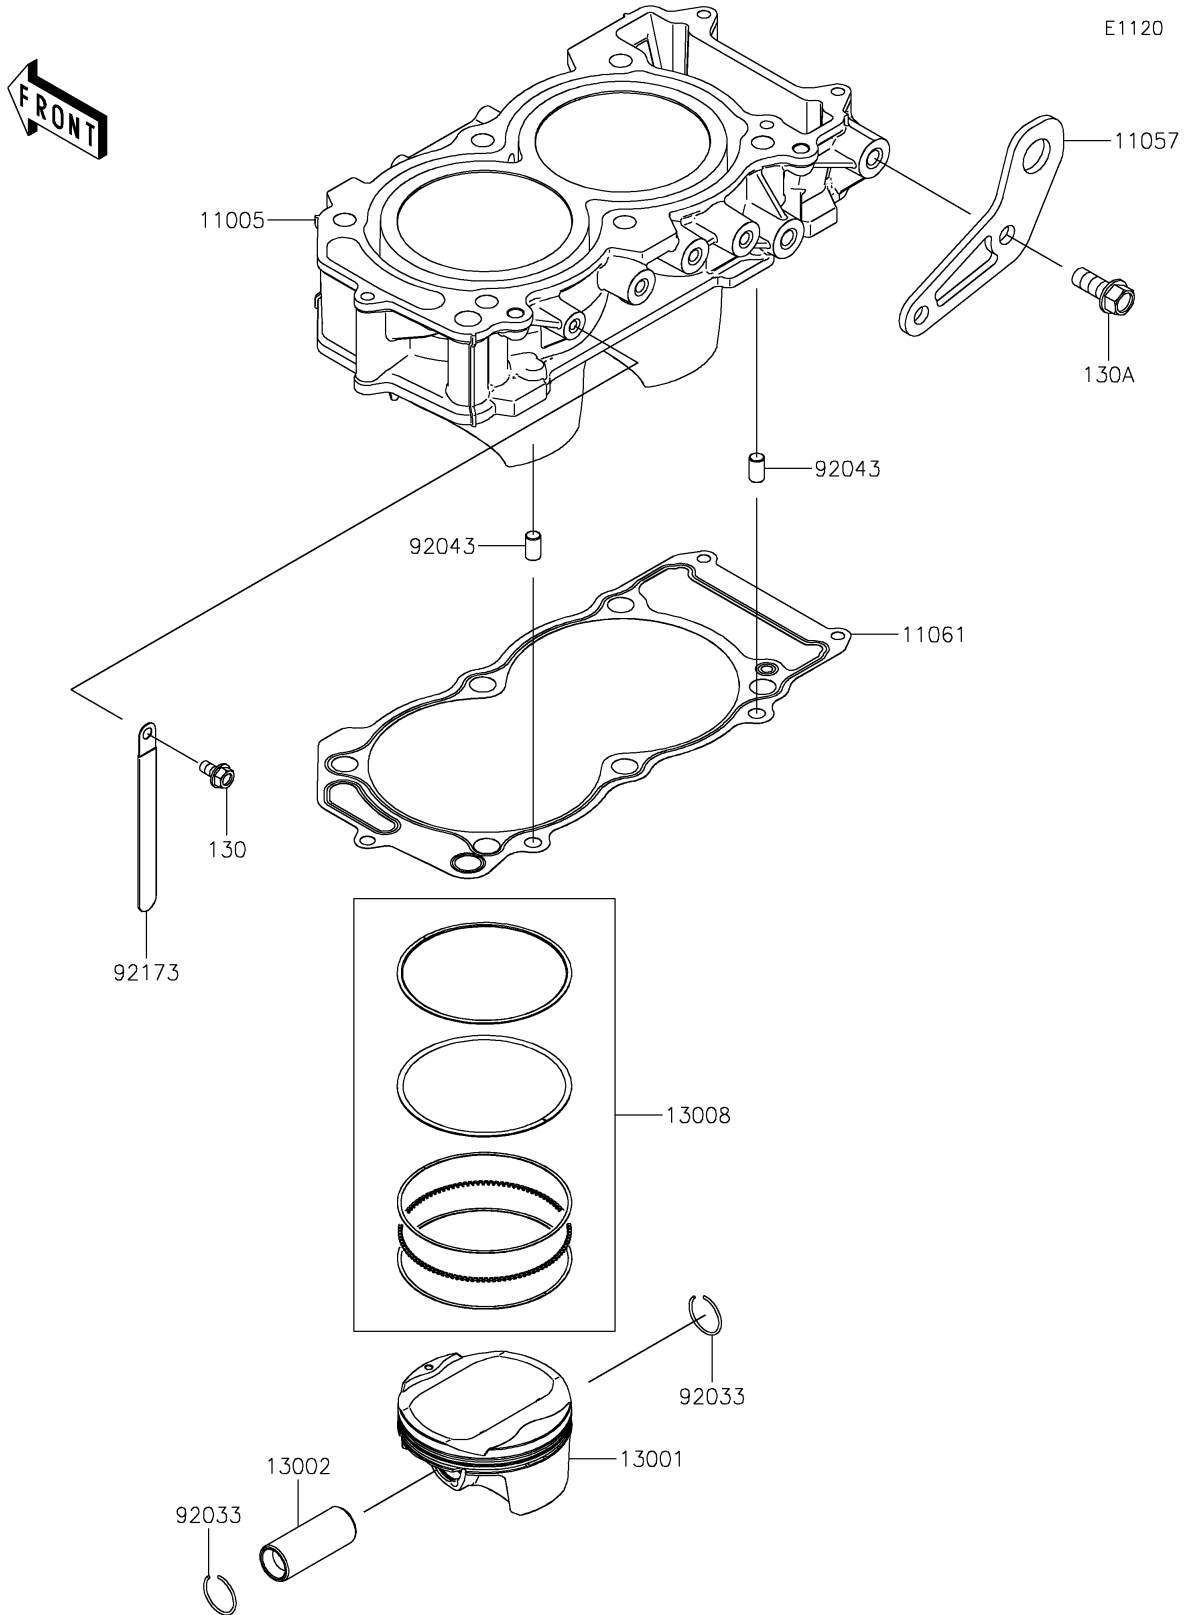

2022 TERYX KRX® 1000 PARTS DIAGRAM

Cylinder/Piston(s)

2022 TERYX KRX® 1000 PARTS LIST

Cylinder/Piston(s)

ITEM NAME	PART NUMBER	QUANTITY
CYLINDER-ENGINE (Ref # 11005)	11005-0695	1
BRACKET (Ref # 11057)	11057-2438	1
GASKET,CYLINDER BASE (Ref # 11061)	11061-1309	1
PISTON-ENGINE (Ref # 13001)	13001-0824	2
PIN-PISTON (Ref # 13002)	13002-0719	2
RING-SET-PISTON (Ref # 13008)	13008-0581	2
RING-SNAP (Ref # 92033)	92033-1188	4
PIN,8X14 (Ref # 92043)	92043-1567	2
CLAMP (Ref # 92173)	92173-0098	1
BOLT-FLANGED,6X12 (Ref # 130)	130BA0612	1
BOLT-FLANGED,10X25 (Ref # 130A)	130BA1025	2