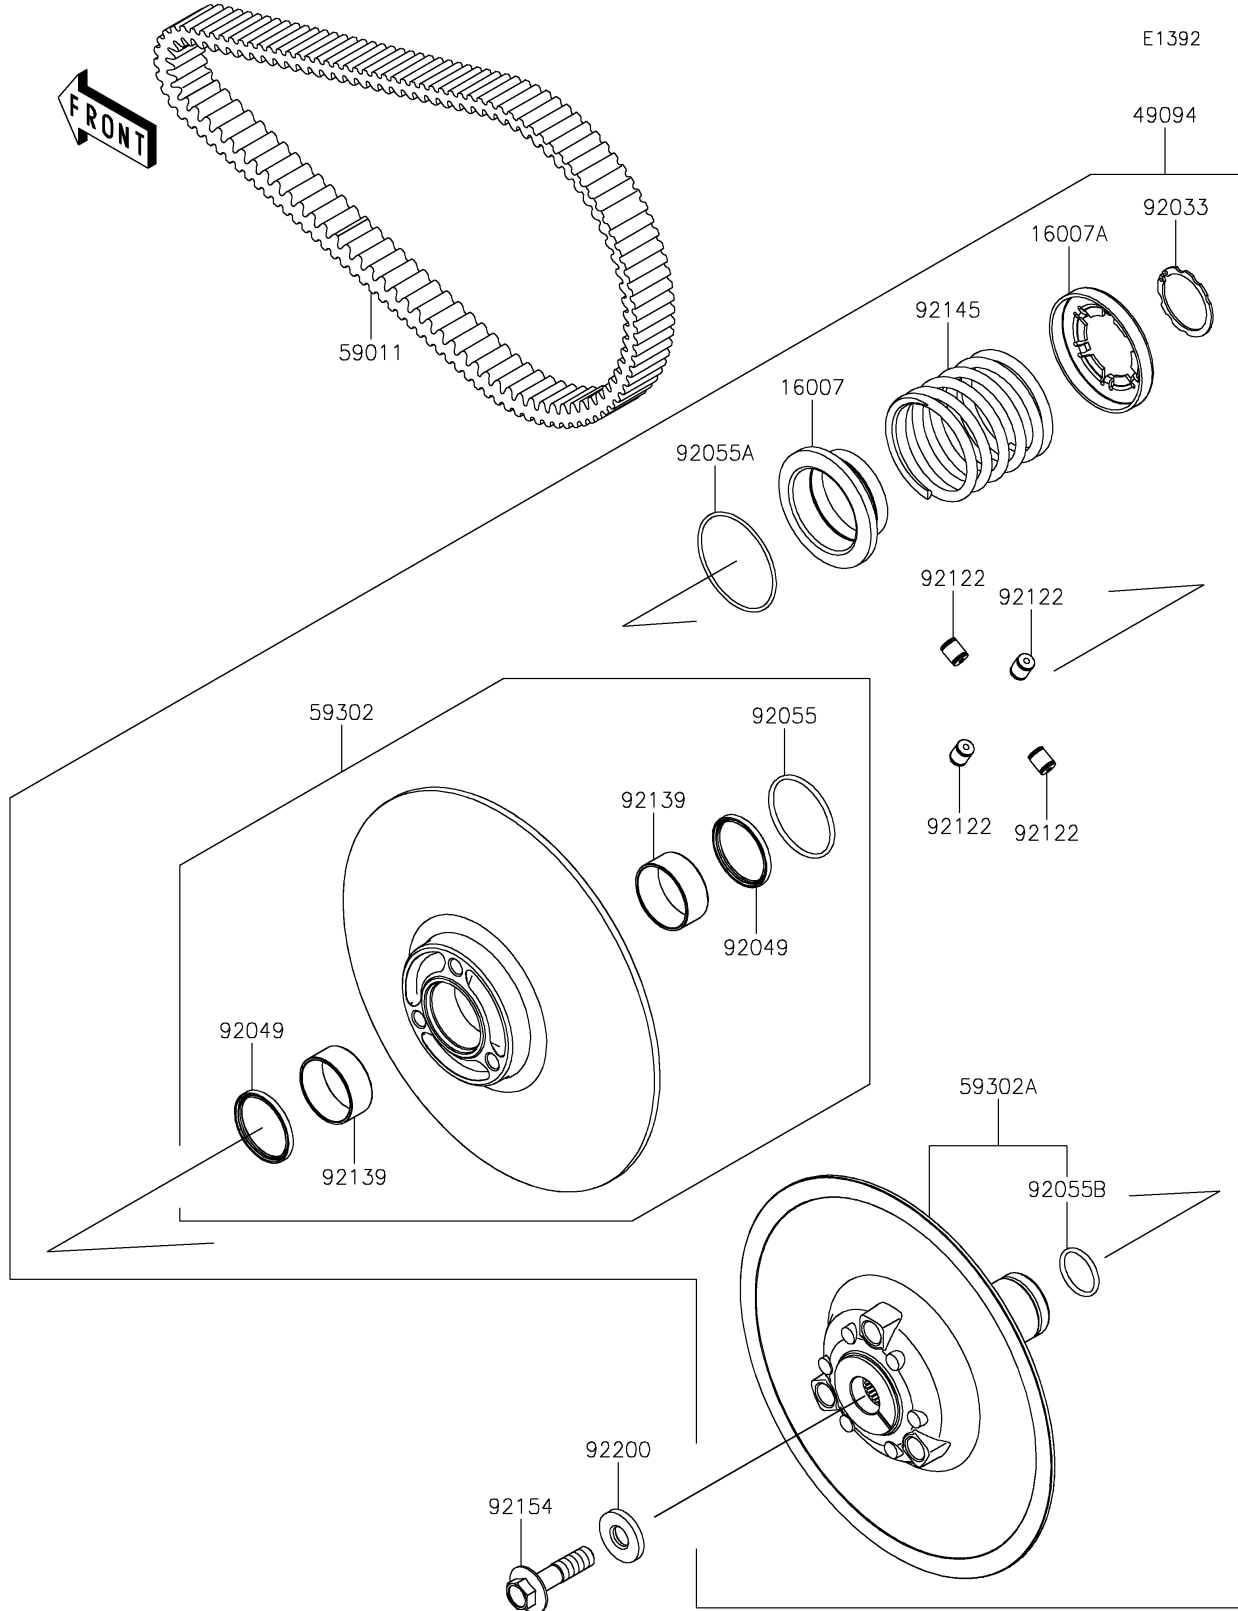

2022 TERYX KRX® 1000 PARTS DIAGRAM

Driven Converter/Drive Belt

2022 TERYX KRX® 1000 PARTS LIST

Driven Converter/Drive Belt

ITEM NAME	PART NUMBER	QUANTITY
SEAT-SPRING,MOVABLE (Ref # 16007)	16007-0754	1
SEAT-SPRING,FIXED (Ref # 16007A)	16007-0755	1
CONVERTER-ASSY-DRIVEN (Ref # 49094)	49094-0106	1
BELT,CVT (Ref # 59011)	59011-0047	1
SHEAVE-COMP,MOVABLE (Ref # 59302)	59302-0104	1
SHEAVE-COMP,FIXED (Ref # 59302A)	59302-0109	1
RING-SNAP,41.5MM (Ref # 92033)	92033-0801	1
SEAL-OIL,GD45X52X4 V1 (Ref # 92049)	92049-0821	2
RING-O,54.4X3.1 (Ref # 92055)	92055-0924	1
RING-O,68.2X2.4 (Ref # 92055A)	92055-0925	1
RING-O,29X3.1 (Ref # 92055B)	92055-0926	1
ROLLER (Ref # 92122)	92122-0560	4
BUSHING (Ref # 92139)	92139-0936	2
SPRING (Ref # 92145)	92145-1856	1
BOLT,14X55 (Ref # 92154)	92154-3920	1
WASHER (Ref # 92200)	92200-2389	1